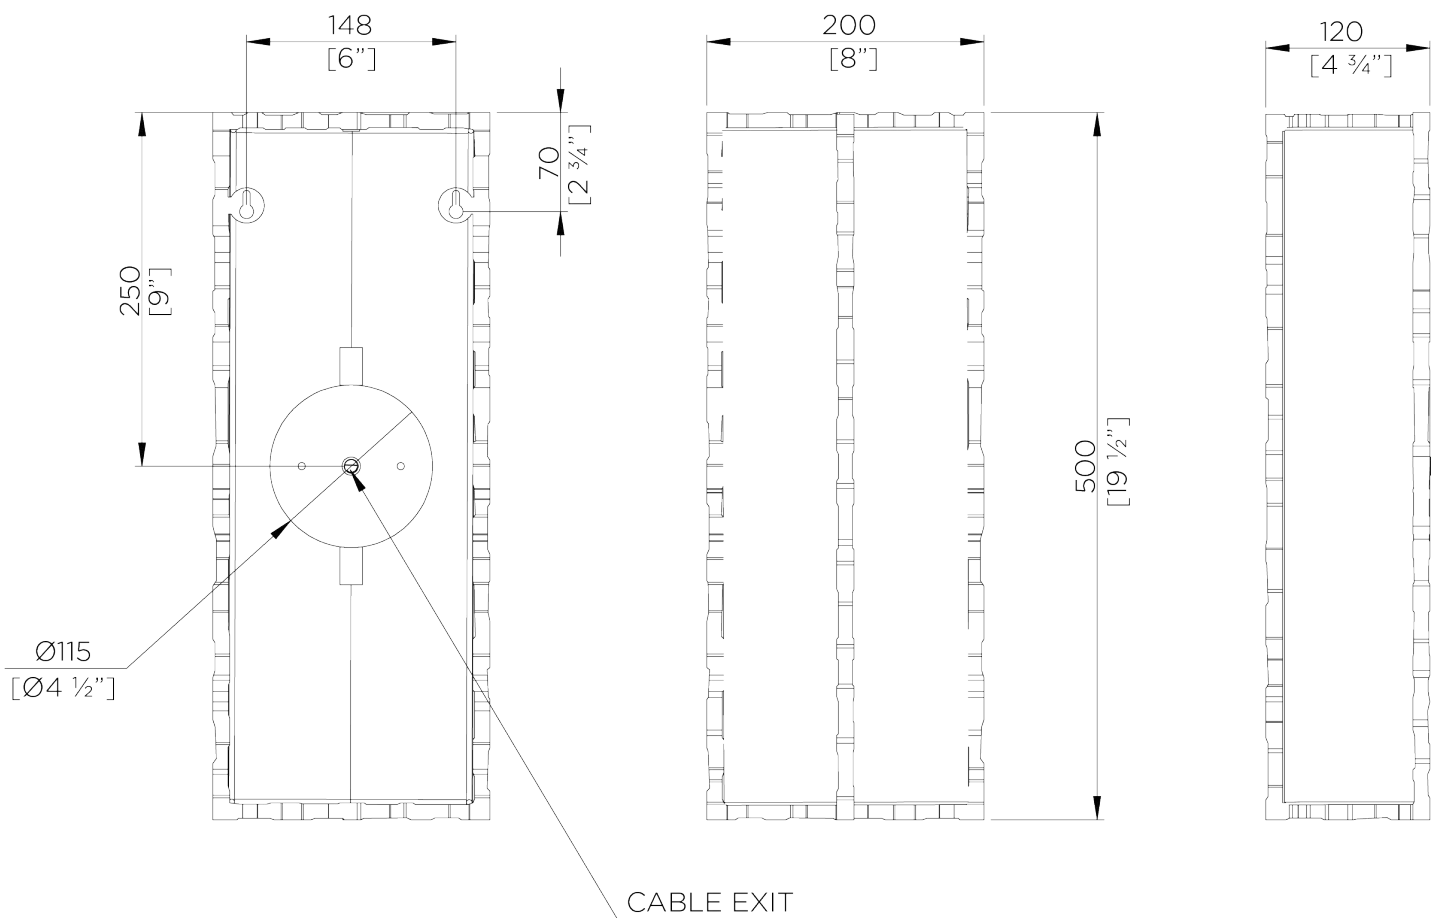

## Giacometti Wall Light Large

TWL142L | Versailles Gold

Versailles Gold shown with 7" Giacometti Tall cylinder

HEIGHT  
500mm | 19 3/4"

CONSTRUCTED FROM  
Forged Steel with decorative finish

RECOMMENDED SHADE  
7" Giacometti Tall cylinder

WIDTH  
200mm | 8"

WEIGHT  
2.5 kg | 4 1/2 lbs

MAX WATTAGE  
25W

PROJECTION  
120mm | 4 3/4"

LAMP  
450lm (5W) LED E12 Candle (B10)

VOLTAGE  
120 V

FINISHES  
Bronzed  
Burnt Silver  
Carbon  
Versailles Gold

# Giacometti Wall Light Large TWL142L

HEIGHT  
500mm | 19 3/4"

WIDTH  
200mm | 8"

© Porta Romana 2022

Dimensions and weights are provided as a guide. All Porta Romana Products are made by hand and variations can occur in some products. The products you are buying or marketing are exclusive designs belonging to Porta Romana. Please do not submit design sheets featuring our products to other manufacturing companies nor to other parties who might. Any manufacturer found to be reproducing Porta Romana products will be breaching copyright law and will be actively pursued