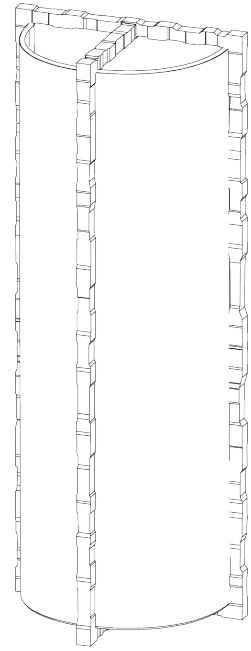

## Giacometti Wall Light Large

TWL142L | Versailles Gold

Versailles Gold shown with 7" Giacometti Tall cylinder

HEIGHT  
500mm | 19 3/4"

CONSTRUCTED FROM  
Forged Steel with decorative finish

RECOMMENDED SHADE  
7" Giacometti Tall cylinder

WIDTH  
200mm | 8"

WEIGHT  
2.5 kg | 4 1/2 lbs

MAX WATTAGE  
25W

PROJECTION  
120mm | 4 3/4"

LAMP  
450lm (5W) LED E12 Candle (B10)

VOLTAGE  
120 V

FINISHES  
Bronzed  
Burnt Silver  
Carbon  
Versailles Gold

# Giacometti Wall Light Large TWL142L

HEIGHT  
500mm | 19 3/4"

WIDTH  
200mm | 8"

© Porta Romana 2022

Dimensions and weights are provided as a guide. All Porta Romana Products are made by hand and variations can occur in some products. The products you are buying or marketing are exclusive designs belonging to Porta Romana. Please do not submit design sheets featuring our products to other manufacturing companies nor to other parties who might. Any manufacturer found to be reproducing Porta Romana products will be breaching copyright law and will be actively pursued