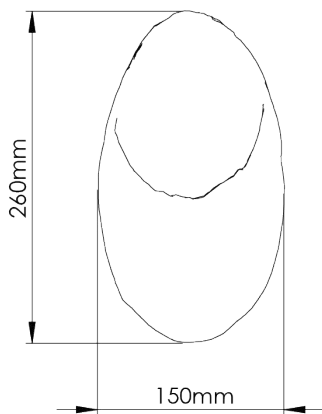

PORTA ROMANA

Oyster Wall Light Mini

TWL133S | Plaster White with Etched Gold

Plaster White with Etched Gold

HEIGHT
260MM | 10 1/4"

WIDTH
150MM | 6"

CONSTRUCTED FROM
Organic compound with decorative
Plaster Finish

PROJECTION
65MM | 2 1/2"

WEIGHT
0.8 KG | 1.8 LBS

MAX WATTAGE
5W

LAMP
400LM LED STRIPS SUPPLIED FITTED

VOLTAGE
220-240 V

FLEX AND SWITCH
Light grey braided fabric flex with white
in-line switch

FINISHES
Plaster White with Etched Gold

Oyster Wall Light Mini

TWL133S

Height
260mm | 10 1/4"

Width
150mm | 6"

© Porta Romana 2022

Dimensions and weights are provided as a guide. All Porta Romana Products are made by hand and variations can occur in some products. The products you are buying or marketing are exclusive designs belonging to Porta Romana. Please do not submit design sheets featuring our products to other manufacturing companies nor to other parties who might. Any manufacturer found to be reproducing Porta Romana products will be breaching copyright law and will be actively pursued