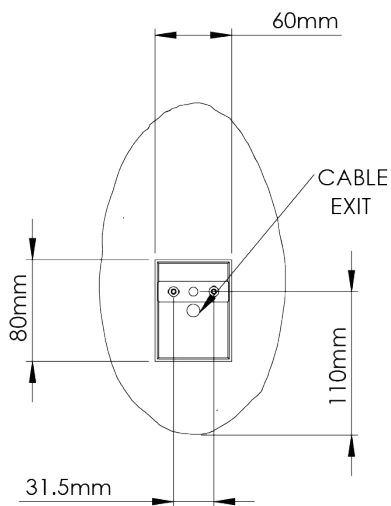

PORTA ROMANA

Oyster Wall Light Mini

TWL133S | Plaster White with Etched Gold

Plaster White with Etched Gold

HEIGHT
260MM | 10 1/4"

WIDTH
150MM | 6"

CONSTRUCTED FROM
Organic compound with decorative
Plaster Finish

PROJECTION
65MM | 2 1/2"

WEIGHT
0.8 KG | 1.8 LBS

MAX WATTAGE
5W

LAMP
400LM LED STRIPS SUPPLIED FITTED

VOLTAGE
220-240 V

FLEX AND SWITCH
Light grey braided fabric flex with white
in-line switch

FINISHES
Plaster White with Etched Gold

Oyster Wall Light Mini

TWL133S

Height
260mm | 10 1/4"

Width
150mm | 6"

© Porta Romana 2022

Dimensions and weights are provided as a guide. All Porta Romana Products are made by hand and variations can occur in some products. The products you are buying or marketing are exclusive designs belonging to Porta Romana. Please do not submit design sheets featuring our products to other manufacturing companies nor to other parties who might. Any manufacturer found to be reproducing Porta Romana products will be breaching copyright law and will be actively pursued