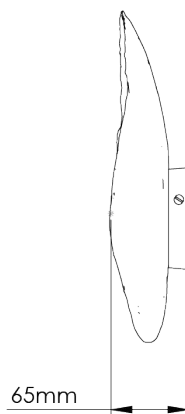

PORTA ROMANA

Oyster Wall Light Mini

TWL133S | Plaster White with Etched Gold

Plaster White with Etched Gold

HEIGHT
260MM | 10 1/4"

WIDTH
150MM | 6"

CONSTRUCTED FROM
Organic compound with decorative
Plaster Finish

PROJECTION
65MM | 2 1/2"

WEIGHT
0.8 KG | 1.8 LBS

MAX WATTAGE
5W

LAMP
400LM LED STRIPS SUPPLIED FITTED

VOLTAGE
220-240 V

FLEX AND SWITCH
Light grey braided fabric flex with white
in-line switch

FINISHES
Plaster White with Etched Gold

Oyster Wall Light Mini

TWL133S

Height
260mm | 10 1/4"

Width
150mm | 6"

© Porta Romana 2022

Dimensions and weights are provided as a guide. All Porta Romana Products are made by hand and variations can occur in some products. The products you are buying or marketing are exclusive designs belonging to Porta Romana. Please do not submit design sheets featuring our products to other manufacturing companies nor to other parties who might. Any manufacturer found to be reproducing Porta Romana products will be breaching copyright law and will be actively pursued