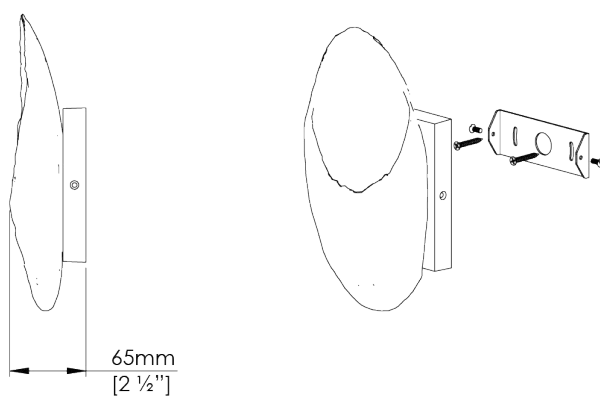

PORTA ROMANA

Oyster Wall Light Mini

TWL133S | Plaster White with Etched Gold

Plaster White with Etched Gold

HEIGHT
260MM | 10 1/4"

WIDTH
150MM | 6"

CONSTRUCTED FROM
Organic Compound with decorative
Plaster Finish

PROJECTION
65MM | 2 1/2"

WEIGHT
0.8 KG | 1.8 LBS

MAX WATTAGE
5W

LAMP
400lm LED Strips supplied fitted

VOLTAGE
120 V

UL/CUL Listed

FINISHES
Plaster White with Etched Gold

Oyster Wall Light Mini

TWL133S

Height
260mm | 10 1/4"

Width
150mm | 6"

© Porta Romana 2022

Dimensions and weights are provided as a guide. All Porta Romana Products are made by hand and variations can occur in some products. The products you are buying or marketing are exclusive designs belonging to Porta Romana. Please do not submit design sheets featuring our products to other manufacturing companies nor to other parties who might. Any manufacturer found to be reproducing Porta Romana products will be breaching copyright law and will be actively pursued