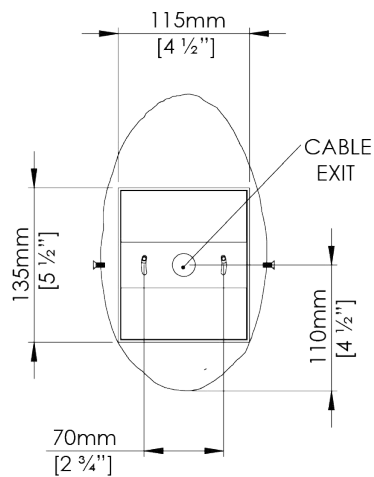

PORTA ROMANA

Oyster Wall Light Mini

TWL133S | Plaster White with Etched Gold

Plaster White with Etched Gold

HEIGHT
260MM | 10 1/4"

WIDTH
150MM | 6"

CONSTRUCTED FROM
Organic Compound with decorative
Plaster Finish

PROJECTION
65MM | 2 1/2"

WEIGHT
0.8 KG | 1.8 LBS

MAX WATTAGE
5W

LAMP
400lm LED Strips supplied fitted

VOLTAGE
120 V

UL/CUL Listed

FINISHES
Plaster White with Etched Gold

Oyster Wall Light Mini

TWL133S

Height
260mm | 10 1/4"

Width
150mm | 6"

© Porta Romana 2022

Dimensions and weights are provided as a guide. All Porta Romana Products are made by hand and variations can occur in some products. The products you are buying or marketing are exclusive designs belonging to Porta Romana. Please do not submit design sheets featuring our products to other manufacturing companies nor to other parties who might. Any manufacturer found to be reproducing Porta Romana products will be breaching copyright law and will be actively pursued