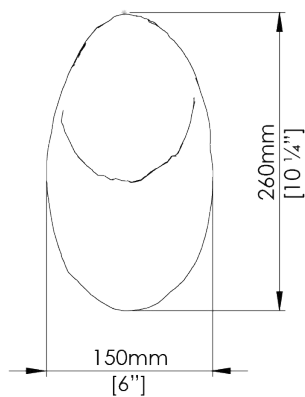

PORTA ROMANA

Oyster Wall Light Mini

TWL133S | Plaster White with Etched Gold

Plaster White with Etched Gold

HEIGHT
260MM | 10 1/4"

WIDTH
150MM | 6"

CONSTRUCTED FROM
Organic Compound with decorative
Plaster Finish

PROJECTION
65MM | 2 1/2"

WEIGHT
0.8 KG | 1.8 LBS

MAX WATTAGE
5W

LAMP
400lm LED Strips supplied fitted

VOLTAGE
120 V

UL/CUL Listed

FINISHES
Plaster White with Etched Gold

Oyster Wall Light Mini

TWL133S

Height
260mm | 10 1/4"

Width
150mm | 6"

© Porta Romana 2022

Dimensions and weights are provided as a guide. All Porta Romana Products are made by hand and variations can occur in some products. The products you are buying or marketing are exclusive designs belonging to Porta Romana. Please do not submit design sheets featuring our products to other manufacturing companies nor to other parties who might. Any manufacturer found to be reproducing Porta Romana products will be breaching copyright law and will be actively pursued