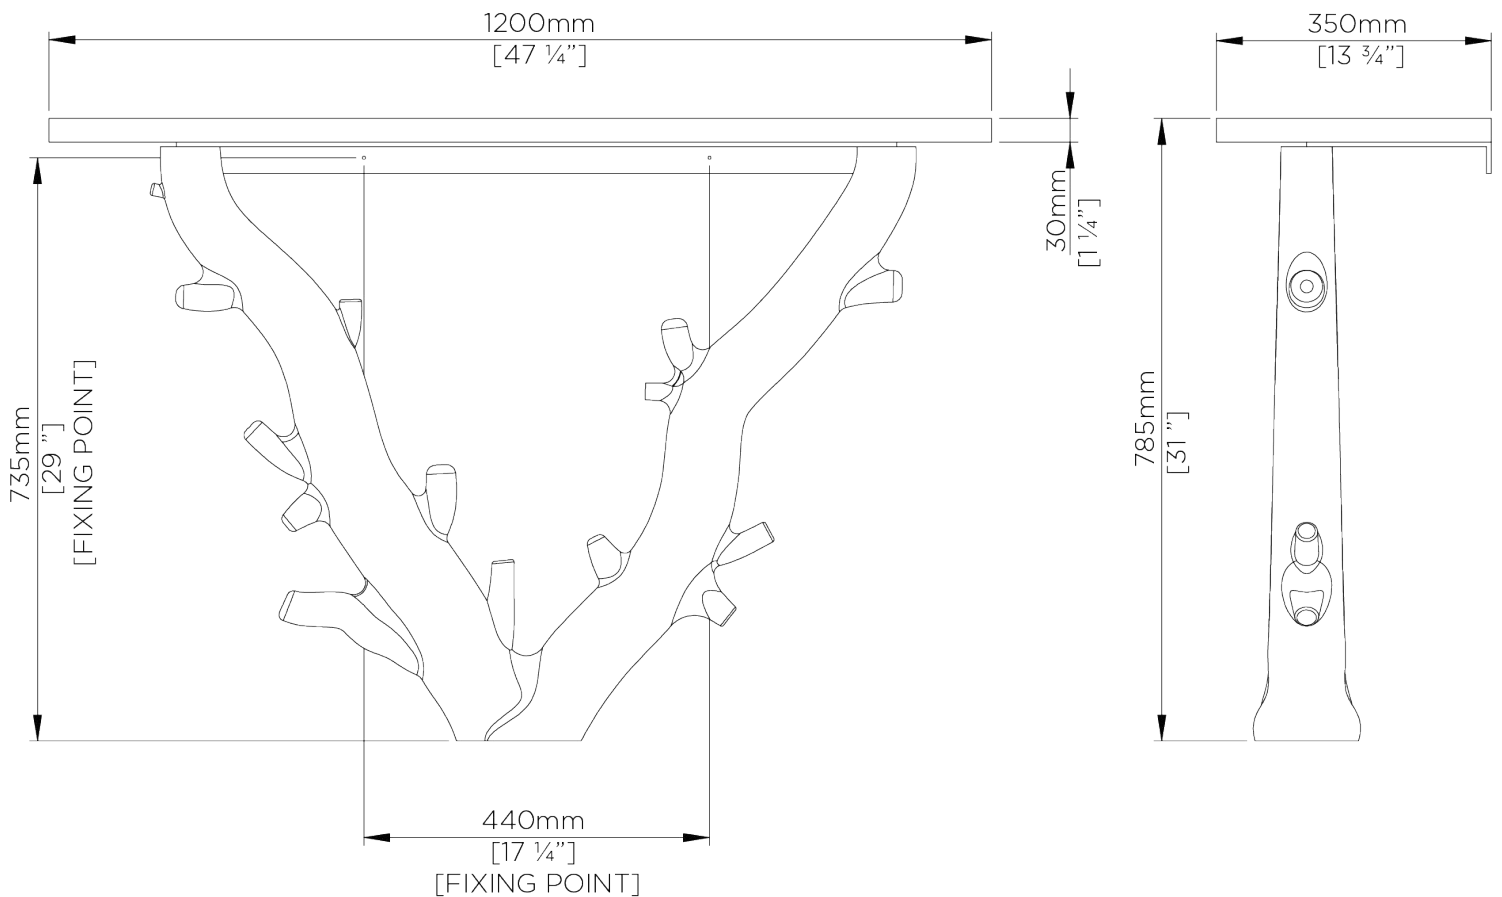

PORTA ROMANA

Twig Console Table

CCT30 | Plaster White

Shown in Plaster White

HEIGHT
785mm | 31"

WIDTH
1200mm | 47 1/4"

DEPTH
350mm | 13 3/4"

CONSTRUCTED FROM
Cast composite and steel with decorative finish, paired with a marble, lacquer or wood top

WEIGHT
29.5KG | 65LBS

PRODUCT DESIGNER NOTE
This product requires a wall fixing.

FINISHES
1 Plaster White

THIS PIECE REQUIRES A DEDICATED CARRIER AND CHARGEABLE CRATE

Twig Console Table

CCT30

HEIGHT

785mm | 31"

WIDTH

1200mm | 47 1/4"

DEPTH

350mm | 13 3/4"

© Porta Romana 2022

Dimensions and weights are provided as a guide. All Porta Romana Products are made by hand and variations can occur in some products. The products you are buying or marketing are exclusive designs belonging to Porta Romana. Please do not submit design sheets featuring our products to other manufacturing companies nor to other parties who might. Any manufacturer found to be reproducing Porta Romana products will be breaching copyright law and will be actively pursued