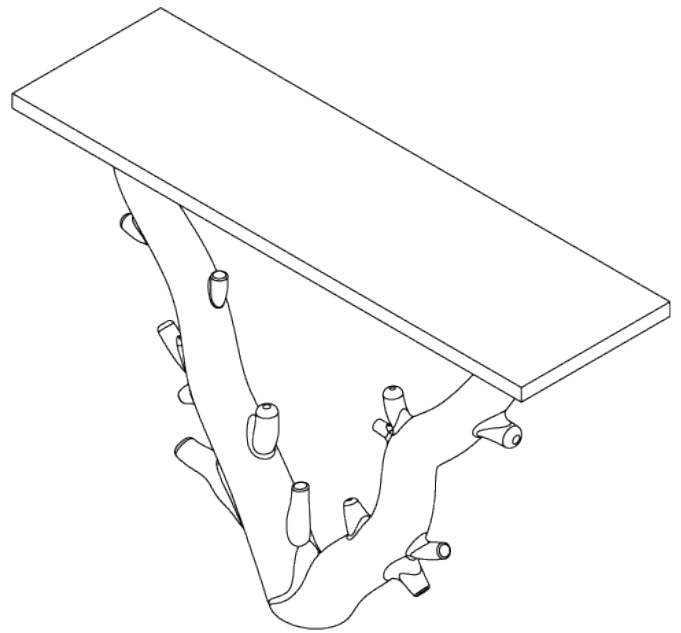

PORTA ROMANA

Twig Console Table

CCT30 | Plaster White

Shown in Plaster White

HEIGHT
785mm | 31"

WIDTH
1200mm | 47 1/4"

DEPTH
350mm | 13 3/4"

CONSTRUCTED FROM
Cast composite and steel with decorative finish, paired with a marble, lacquer or wood top

WEIGHT
29.5KG | 65LBS

PRODUCT DESIGNER NOTE
This product requires a wall fixing.

FINISHES
1 Plaster White

THIS PIECE REQUIRES A DEDICATED CARRIER AND CHARGEABLE CRATE

Twig Console Table

CCT30

HEIGHT

785mm | 31"

WIDTH

1200mm | 47 1/4"

DEPTH

350mm | 13 3/4"

© Porta Romana 2022

Dimensions and weights are provided as a guide. All Porta Romana Products are made by hand and variations can occur in some products. The products you are buying or marketing are exclusive designs belonging to Porta Romana. Please do not submit design sheets featuring our products to other manufacturing companies nor to other parties who might. Any manufacturer found to be reproducing Porta Romana products will be breaching copyright law and will be actively pursued