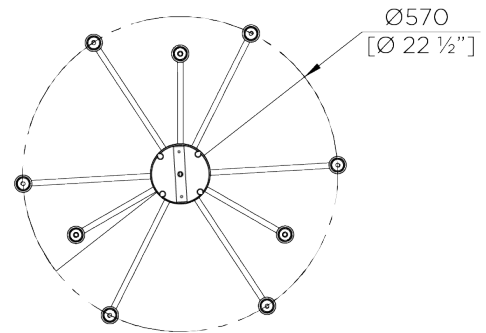

PORTA ROMANA

Spry Ceiling Light Large

MCL88L | Gilded Rust

Gilded Rust shown with 3.5" Top Tat in Natural Linen

WIDTH
690mm | 27 1/4"

CONSTRUCTED FROM
Aluminium with decorative finish

RECOMMENDED SHADE

MINIMUM DROP
770mm | 30 1/2"

WEIGHT
5.8 kg | 12.76 lbs

MAX WATTAGE
9 x 25W

MAXIMUM DROP
1770mm | 69 3/4"

LAMP
9 x Torpedo Type G9 Candelabra
Base

VOLTAGE
120V

FINISHES
1 Gilded Rust

Spry Ceiling Light Large

MCL88L

WIDTH
690mm | 27 1/4"

MINIMUM DROP
770mm | 30 1/2"

MAXIMUM DROP
1770mm | 69 3/4"

CEILING ROSE DETAIL

© Porta Romana 2022

Dimensions and weights are provided as a guide. All Porta Romana Products are made by hand and variations can occur in some products. The products you are buying or marketing are exclusive designs belonging to Porta Romana. Please do not submit design sheets featuring our products to other manufacturing companies nor to other parties who might. Any manufacturer found to be reproducing Porta Romana products will be breaching copyright law and will be actively pursued