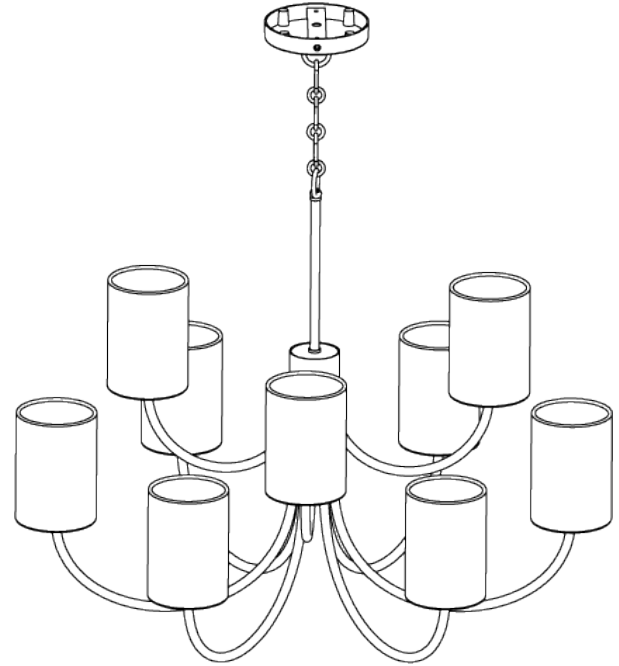

PORTA ROMANA

Spry Ceiling Light Large

MCL88L | Gilded Rust

Gilded Rust shown with 3.5" Top Tat in Natural Linen

WIDTH
690mm | 27 1/4"

CONSTRUCTED FROM
Aluminium with decorative finish

RECOMMENDED SHADE

MINIMUM DROP
770mm | 30 1/2"

WEIGHT
5.8 kg | 12.76 lbs

MAX WATTAGE
9 x 25W

MAXIMUM DROP
1770mm | 69 3/4"

LAMP
9 x Torpedo Type G9 Candelabra
Base

VOLTAGE
120V

FINISHES
1 Gilded Rust

Spry Ceiling Light Large

MCL88L

WIDTH
690mm | 27 1/4"

MINIMUM DROP
770mm | 30 1/2"

MAXIMUM DROP
1770mm | 69 3/4"

CEILING ROSE DETAIL

© Porta Romana 2022

Dimensions and weights are provided as a guide. All Porta Romana Products are made by hand and variations can occur in some products. The products you are buying or marketing are exclusive designs belonging to Porta Romana. Please do not submit design sheets featuring our products to other manufacturing companies nor to other parties who might. Any manufacturer found to be reproducing Porta Romana products will be breaching copyright law and will be actively pursued