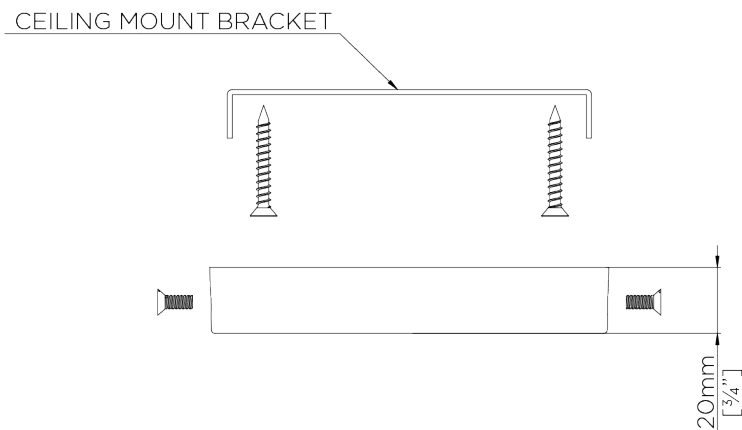

PORTA ROMANA

Spry Ceiling Light Large

MCL88L | Gilded Rust

Gilded Rust shown with 3.5" Top Tat in Natural Linen

WIDTH
690mm | 27 1/4"

CONSTRUCTED FROM
Aluminium with decorative finish

RECOMMENDED SHADE

MINIMUM DROP
770mm | 30 1/2"

WEIGHT
5.8 kg | 12.76 lbs

MAX WATTAGE
9 x 25W

MAXIMUM DROP
1770mm | 69 3/4"

LAMP
9 x Torpedo Type G9 Candelabra
Base

VOLTAGE
120V

FINISHES
1 Gilded Rust

Spry Ceiling Light Large

MCL88L

WIDTH
690mm | 27 1/4"

MINIMUM DROP
770mm | 30 1/2"

MAXIMUM DROP
1770mm | 69 3/4"

CEILING ROSE DETAIL

© Porta Romana 2022

Dimensions and weights are provided as a guide. All Porta Romana Products are made by hand and variations can occur in some products. The products you are buying or marketing are exclusive designs belonging to Porta Romana. Please do not submit design sheets featuring our products to other manufacturing companies nor to other parties who might. Any manufacturer found to be reproducing Porta Romana products will be breaching copyright law and will be actively pursued