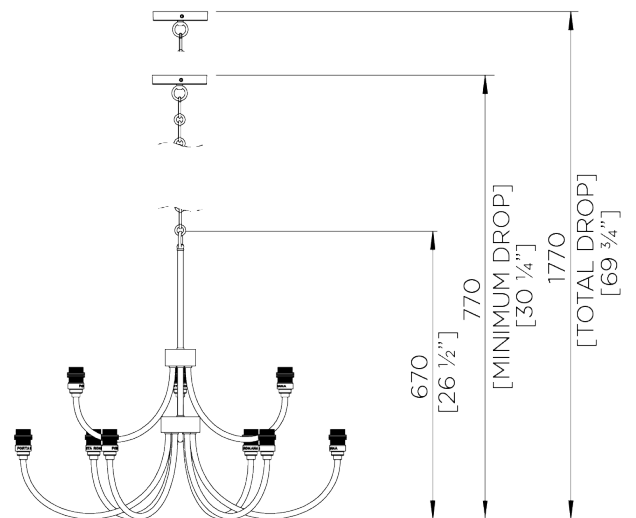

PORTA ROMANA

Spry Ceiling Light Large

MCL88L | Gilded Rust

Gilded Rust shown with 3.5" Top Tat in Natural Linen

WIDTH
690mm | 27 1/4"

CONSTRUCTED FROM
Aluminium with decorative finish

RECOMMENDED SHADE

MINIMUM DROP
770mm | 30 1/2"

WEIGHT
5.8 kg | 12.76 lbs

MAX WATTAGE
9 x 25W

MAXIMUM DROP
1770mm | 69 3/4"

LAMP
9 x Torpedo Type G9 Candelabra
Base

VOLTAGE
120V

FINISHES
1 Gilded Rust

Spry Ceiling Light Large

MCL88L

WIDTH
690mm | 27 1/4"

MINIMUM DROP
770mm | 30 1/2"

MAXIMUM DROP
1770mm | 69 3/4"

CEILING ROSE DETAIL

© Porta Romana 2022

Dimensions and weights are provided as a guide. All Porta Romana Products are made by hand and variations can occur in some products. The products you are buying or marketing are exclusive designs belonging to Porta Romana. Please do not submit design sheets featuring our products to other manufacturing companies nor to other parties who might. Any manufacturer found to be reproducing Porta Romana products will be breaching copyright law and will be actively pursued