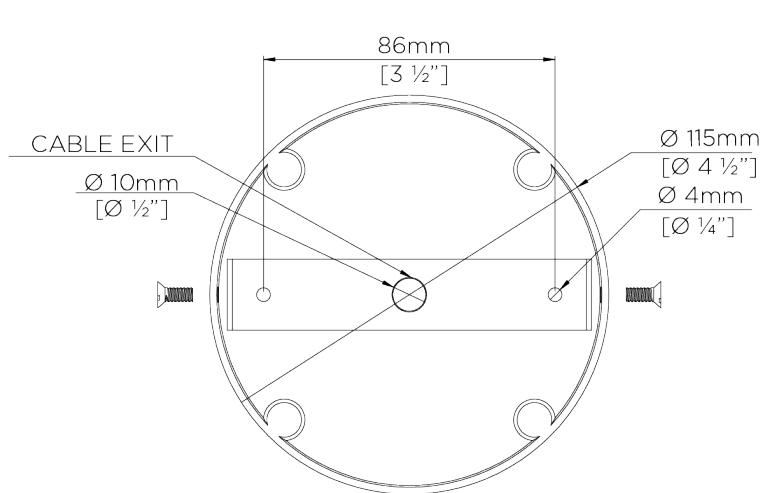

PORTA ROMANA

Spry Ceiling Light Large

MCL88L | Gilded Rust

Gilded Rust shown with 3.5" Top Tat in Natural Linen

WIDTH
690mm | 27 1/4"

CONSTRUCTED FROM
Aluminium with decorative finish

RECOMMENDED SHADE

MINIMUM DROP
770mm | 30 1/2"

WEIGHT
5.8 kg | 12.76 lbs

MAX WATTAGE
9 x 25W

MAXIMUM DROP
1770mm | 69 3/4"

LAMP
9 x Torpedo Type G9 Candelabra
Base

VOLTAGE
120V

FINISHES
1 Gilded Rust

Spry Ceiling Light Large

MCL88L

WIDTH
690mm | 27 1/4"

MINIMUM DROP
770mm | 30 1/2"

MAXIMUM DROP
1770mm | 69 3/4"

CEILING ROSE DETAIL

© Porta Romana 2022

Dimensions and weights are provided as a guide. All Porta Romana Products are made by hand and variations can occur in some products. The products you are buying or marketing are exclusive designs belonging to Porta Romana. Please do not submit design sheets featuring our products to other manufacturing companies nor to other parties who might. Any manufacturer found to be reproducing Porta Romana products will be breaching copyright law and will be actively pursued