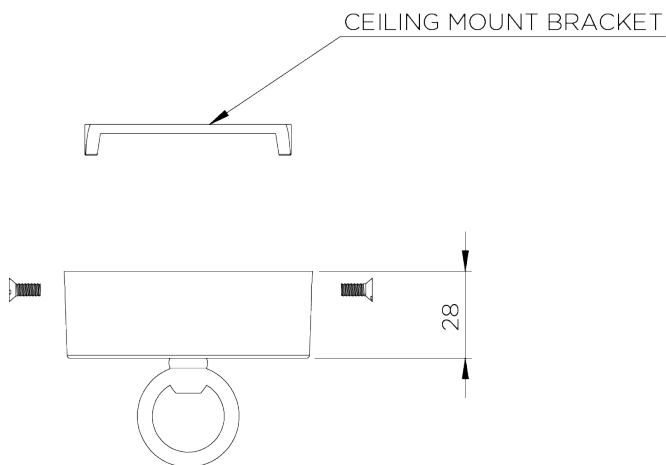

PORTA ROMANA

Spry Ceiling Light Large

MCL88L | Gilded Rust

Gilded Rust shown with 3.5" Top Tat in Natural Linen

WIDTH
690mm | 27 1/4"

CONSTRUCTED FROM
Aluminium with decorative finish

RECOMMENDED SHADE

MINIMUM DROP
770mm | 30 1/2"

WEIGHT
5.8 kg | 12.76 lbs

MAX WATTAGE
9 x 25W

MAXIMUM DROP
1770mm | 69 3/4"

LAMP
9 x 450lm (5w) LED G9 Candle

VOLTAGE
220-240V

FINISHES
1 Gilded Rust

Spry Ceiling Light Large

MCL88L

WIDTH
690mm | 27 1/4"

MINIMUM DROP
770mm | 30 1/2"

MAXIMUM DROP
1770mm | 69 3/4"

© Porta Romana 2022

Dimensions and weights are provided as a guide. All Porta Romana Products are made by hand and variations can occur in some products. The products you are buying or marketing are exclusive designs belonging to Porta Romana. Please do not submit design sheets featuring our products to other manufacturing companies nor to other parties who might. Any manufacturer found to be reproducing Porta Romana products will be breaching copyright law and will be actively pursued