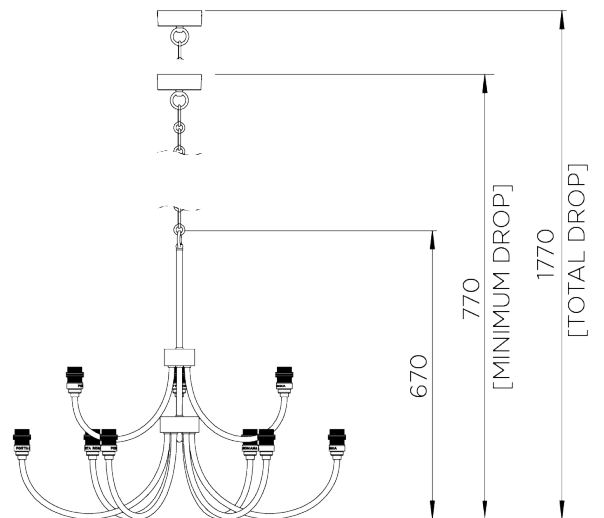

PORTA ROMANA

Spry Ceiling Light Large

MCL88L | Gilded Rust

Gilded Rust shown with 3.5" Top Tat in Natural Linen

WIDTH
690mm | 27 1/4"

CONSTRUCTED FROM
Aluminium with decorative finish

RECOMMENDED SHADE

MINIMUM DROP
770mm | 30 1/2"

WEIGHT
5.8 kg | 12.76 lbs

MAX WATTAGE
9 x 25W

MAXIMUM DROP
1770mm | 69 3/4"

LAMP
9 x 450lm (5w) LED G9 Candle

VOLTAGE
220-240V

FINISHES
1 Gilded Rust

Spry Ceiling Light Large

MCL88L

WIDTH
690mm | 27 1/4"

MINIMUM DROP
770mm | 30 1/2"

MAXIMUM DROP
1770mm | 69 3/4"

© Porta Romana 2022

Dimensions and weights are provided as a guide. All Porta Romana Products are made by hand and variations can occur in some products. The products you are buying or marketing are exclusive designs belonging to Porta Romana. Please do not submit design sheets featuring our products to other manufacturing companies nor to other parties who might. Any manufacturer found to be reproducing Porta Romana products will be breaching copyright law and will be actively pursued