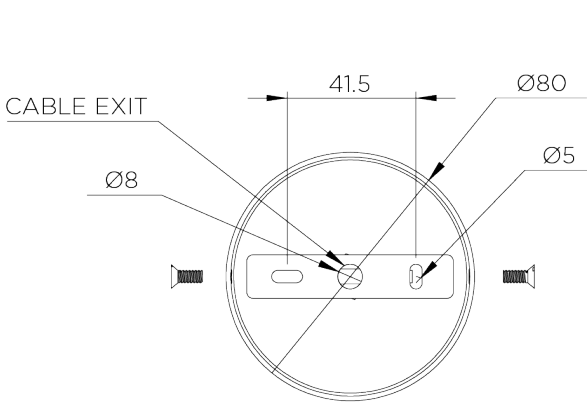

PORTA ROMANA

Spry Ceiling Light Large

MCL88L | Gilded Rust

Gilded Rust shown with 3.5" Top Tat in Natural Linen

WIDTH
690mm | 27 1/4"

CONSTRUCTED FROM
Aluminium with decorative finish

RECOMMENDED SHADE

MINIMUM DROP
770mm | 30 1/2"

WEIGHT
5.8 kg | 12.76 lbs

MAX WATTAGE
9 x 25W

MAXIMUM DROP
1770mm | 69 3/4"

LAMP
9 x 450lm (5w) LED G9 Candle

VOLTAGE
220-240V

FINISHES
1 Gilded Rust

Spry Ceiling Light Large

MCL88L

WIDTH
690mm | 27 1/4"

MINIMUM DROP
770mm | 30 1/2"

MAXIMUM DROP
1770mm | 69 3/4"

© Porta Romana 2022

Dimensions and weights are provided as a guide. All Porta Romana Products are made by hand and variations can occur in some products. The products you are buying or marketing are exclusive designs belonging to Porta Romana. Please do not submit design sheets featuring our products to other manufacturing companies nor to other parties who might. Any manufacturer found to be reproducing Porta Romana products will be breaching copyright law and will be actively pursued