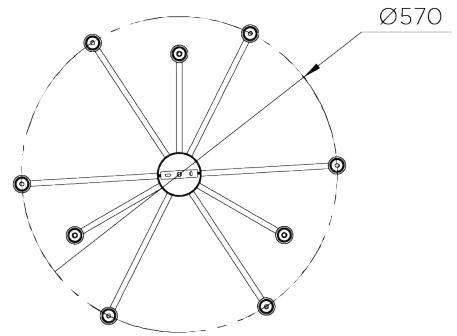

PORTA ROMANA

Spry Ceiling Light Large

MCL88L | Gilded Rust

Gilded Rust shown with 3.5" Top Tat in Natural Linen

WIDTH
690mm | 27 1/4"

CONSTRUCTED FROM
Aluminium with decorative finish

RECOMMENDED SHADE

MINIMUM DROP
770mm | 30 1/2"

WEIGHT
5.8 kg | 12.76 lbs

MAX WATTAGE
9 x 25W

MAXIMUM DROP
1770mm | 69 3/4"

LAMP
9 x 450lm (5w) LED G9 Candle

VOLTAGE
220-240V

FINISHES
1 Gilded Rust

Spry Ceiling Light Large

MCL88L

WIDTH
690mm | 27 1/4"

MINIMUM DROP
770mm | 30 1/2"

MAXIMUM DROP
1770mm | 69 3/4"

© Porta Romana 2022

Dimensions and weights are provided as a guide. All Porta Romana Products are made by hand and variations can occur in some products. The products you are buying or marketing are exclusive designs belonging to Porta Romana. Please do not submit design sheets featuring our products to other manufacturing companies nor to other parties who might. Any manufacturer found to be reproducing Porta Romana products will be breaching copyright law and will be actively pursued