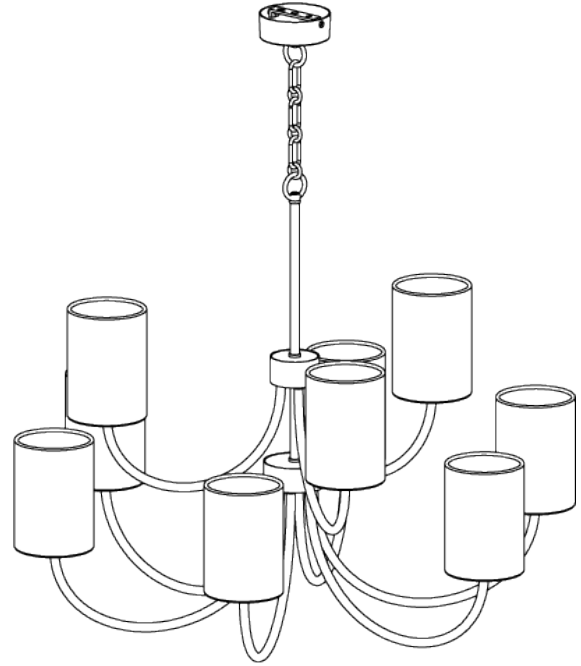

PORTA ROMANA

Spry Ceiling Light Large

MCL88L | Gilded Rust

Gilded Rust shown with 3.5" Top Tat in Natural Linen

WIDTH
690mm | 27 1/4"

CONSTRUCTED FROM
Aluminium with decorative finish

RECOMMENDED SHADE

MINIMUM DROP
770mm | 30 1/2"

WEIGHT
5.8 kg | 12.76 lbs

MAX WATTAGE
9 x 25W

MAXIMUM DROP
1770mm | 69 3/4"

LAMP
9 x 450lm (5w) LED G9 Candle

VOLTAGE
220-240V

FINISHES
1 Gilded Rust

Spry Ceiling Light Large

MCL88L

WIDTH
690mm | 27 1/4"

MINIMUM DROP
770mm | 30 1/2"

MAXIMUM DROP
1770mm | 69 3/4"

© Porta Romana 2022

Dimensions and weights are provided as a guide. All Porta Romana Products are made by hand and variations can occur in some products. The products you are buying or marketing are exclusive designs belonging to Porta Romana. Please do not submit design sheets featuring our products to other manufacturing companies nor to other parties who might. Any manufacturer found to be reproducing Porta Romana products will be breaching copyright law and will be actively pursued