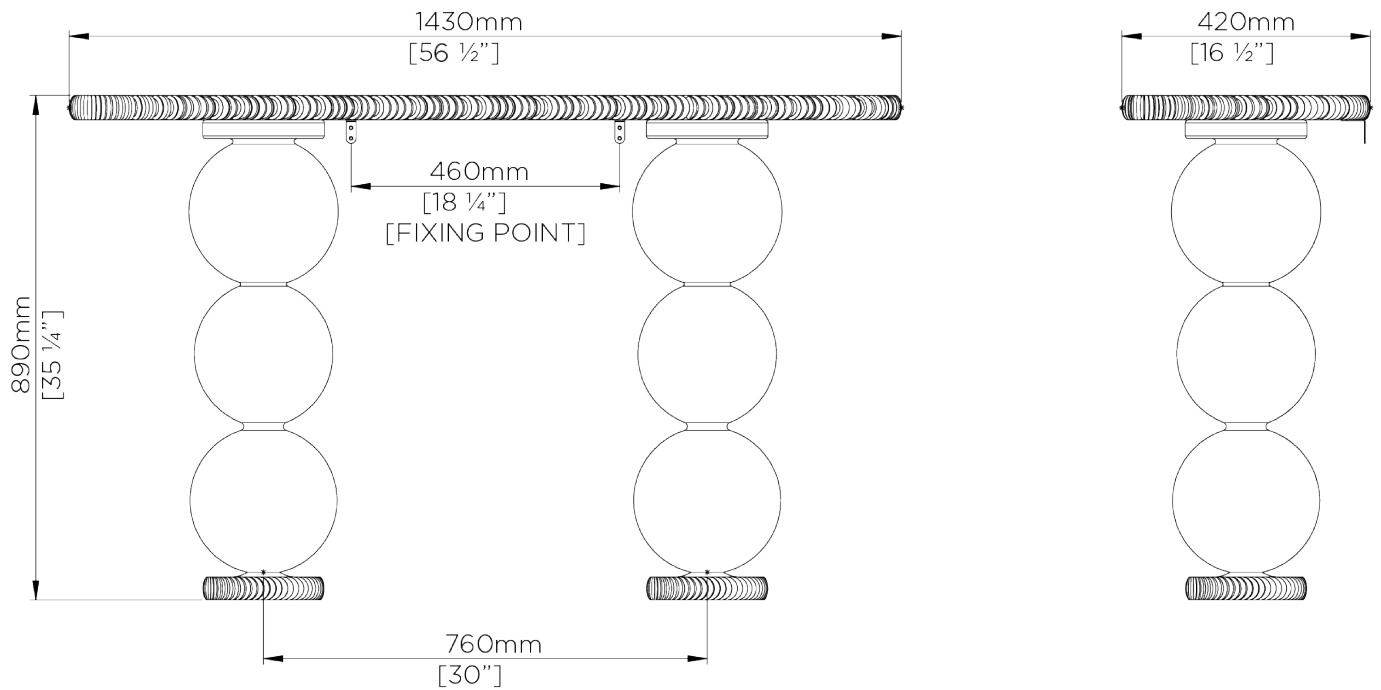

## Selina Console Table

CCT49 | Plaster White

Shown in Plaster White

**HEIGHT**  
890mm | 35 1/4"

**WIDTH**  
1430mm | 56 1/2"

**DEPTH**  
420mm | 16 3/4"

**CONSTRUCTED FROM**  
Cast composite and steel with decorative finish

**WEIGHT**  
45kgs | 99lbs

**PRODUCT DESIGNER NOTE**  
This product requires a wall fixing.

**FINISHES**  
1 Plaster White

# Selina Console Table

CCT49

HEIGHT  
890mm | 35 1/4"

WIDTH  
1430mm | 56 1/2"

DEPTH  
420mm | 16 3/4"

Dimensions and weights are provided as a guide. All Porta Romana Products are made by hand and variations can occur in some products. The products you are buying or marketing are exclusive designs belonging to Porta Romana. Please do not submit design sheets featuring our products to other manufacturing companies nor to other parties who might. Any manufacturer found to be reproducing Porta Romana products will be breaching copyright law and will be actively pursued