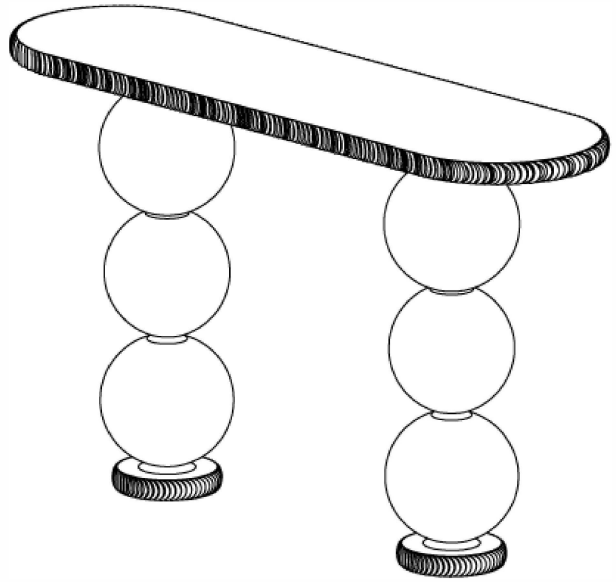

## Selina Console Table

CCT49 | Plaster White

Shown in Plaster White

**HEIGHT**  
890mm | 35 1/4"

**WIDTH**  
1430mm | 56 1/2"

**DEPTH**  
420mm | 16 3/4"

**CONSTRUCTED FROM**  
Cast composite and steel with decorative finish

**WEIGHT**  
45kgs | 99lbs

**PRODUCT DESIGNER NOTE**  
This product requires a wall fixing.

**FINISHES**  
1 Plaster White

# Selina Console Table

CCT49

HEIGHT  
890mm | 35 1/4"

WIDTH  
1430mm | 56 1/2"

DEPTH  
420mm | 16 3/4"

Dimensions and weights are provided as a guide. All Porta Romana Products are made by hand and variations can occur in some products. The products you are buying or marketing are exclusive designs belonging to Porta Romana. Please do not submit design sheets featuring our products to other manufacturing companies nor to other parties who might. Any manufacturer found to be reproducing Porta Romana products will be breaching copyright law and will be actively pursued