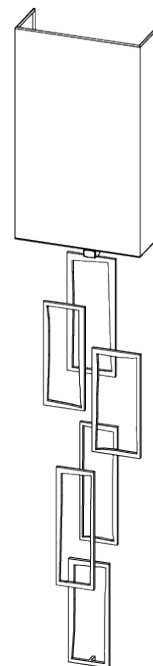

PORTA ROMANA

Salperton Wall Light Large

TWL56L | White Gold

White Gold shown with 9" Open Back Rectangle in Pidgeon

HEIGHT
790mm | 31 1/4"

CONSTRUCTED FROM
Forged steel with decorative finish

RECOMMENDED SHADE
9" Open Back Rectangle

HEIGHT WITH SHADE
980mm | 38 3/4"

WEIGHT
1.7 kg | 3.74 lbs

MAX WATTAGE
25W

WIDTH
180mm | 7 1/4"

PROJECTION
102mm | 4 1/4"

LAMP
1 x 450lm (5w) LED E14 Candle

WIDTH WITH SHADE
229mm | 9 1/4"

VOLTAGE
220-240V

FLEX AND SWITCH
Brass lampholder

FINISHES

- 1 Bronzed
- 2 Decayed Gold
- 3 Decayed Silver
- 4 White Gold

© Porta Romana 2022

PR

PORTAROMANA.COM

Salperton Wall Light Large

TWL56L

HEIGHT
790mm | 31 1/4"

HEIGHT WITH SHADE
980mm | 38 3/4"

WIDTH
180mm | 7 1/4"

WIDTH WITH SHADE
229mm | 9 1/4"

© Porta Romana 2022

Dimensions and weights are provided as a guide. All Porta Romana Products are made by hand and variations can occur in some products. The products you are buying or marketing are exclusive designs belonging to Porta Romana. Please do not submit design sheets featuring our products to other manufacturing companies nor to other parties who might. Any manufacturer found to be reproducing Porta Romana products will be breaching copyright law and will be actively pursued