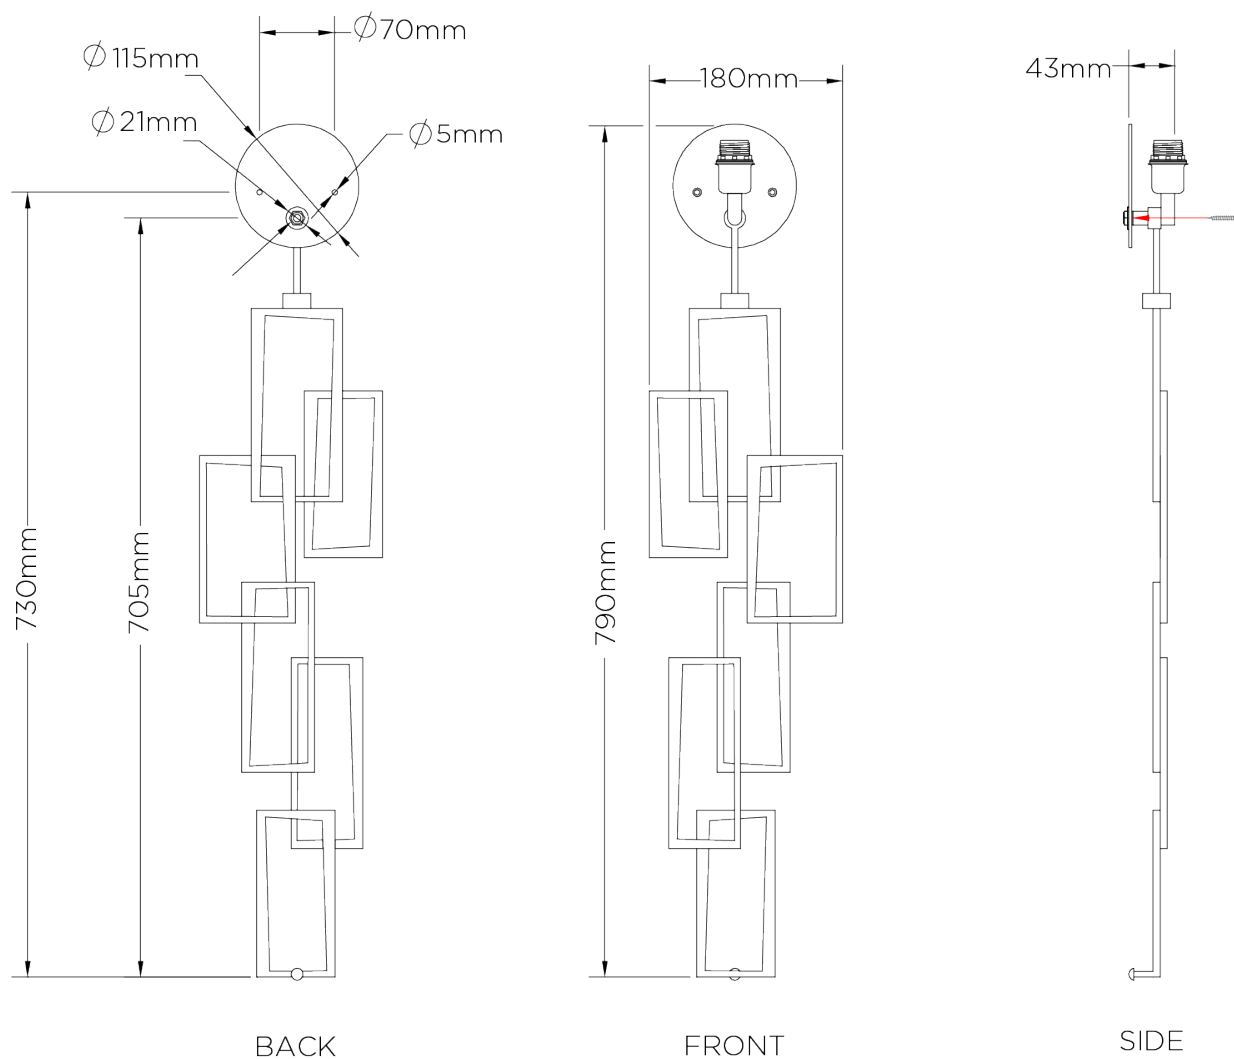

PORTA ROMANA

Salperton Wall Light Large

TWL56L | White Gold

White Gold shown with 9" Open Back Rectangle in Pidgeon

HEIGHT
790mm | 31 1/4"

CONSTRUCTED FROM
Forged steel with decorative finish

RECOMMENDED SHADE
9" Open Back Rectangle

HEIGHT WITH SHADE
980mm | 38 3/4"

WEIGHT
1.7 kg | 3.74 lbs

MAX WATTAGE
25W

WIDTH
180mm | 7 1/4"

PROJECTION
102mm | 4 1/4"

LAMP
1 x 450lm (5w) LED E14 Candle

WIDTH WITH SHADE
229mm | 9 1/4"

VOLTAGE
220-240V

HEIGHT
790mm | 31 1/4"

HEIGHT WITH SHADE
980mm | 38 3/4"

WIDTH
180mm | 7 1/4"

WIDTH WITH SHADE
229mm | 9 1/4"

© Porta Romana 2022

Dimensions and weights are provided as a guide. All Porta Romana Products are made by hand and variations can occur in some products. The products you are buying or marketing are exclusive designs belonging to Porta Romana. Please do not submit design sheets featuring our products to other manufacturing companies nor to other parties who might. Any manufacturer found to be reproducing Porta Romana products will be breaching copyright law and will be actively pursued