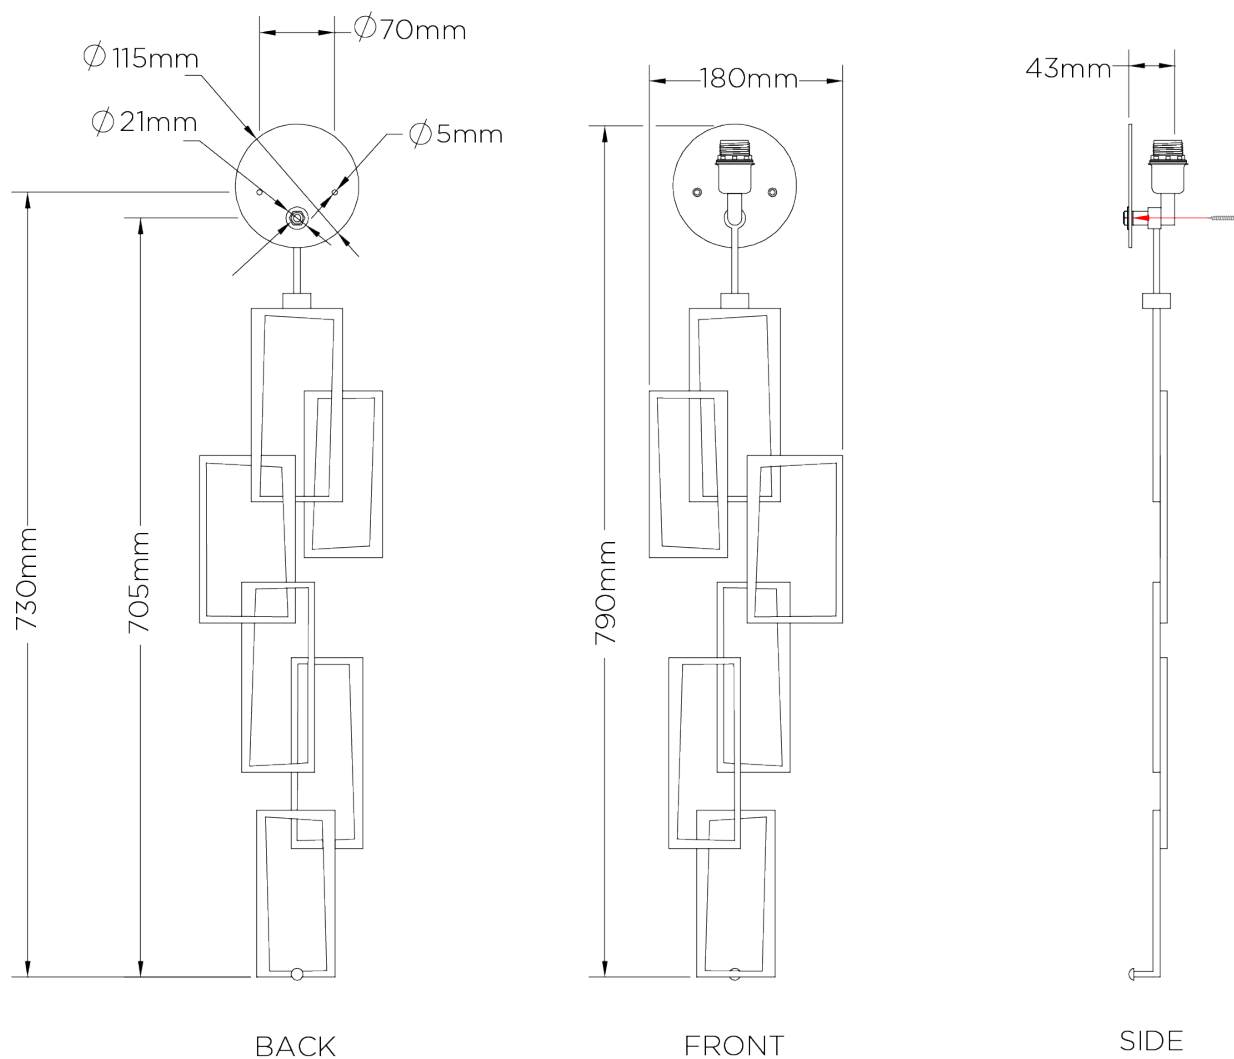

## Salperton Wall Light Large

TWL56L | Decayed Silver

Decayed Silver shown with 9" Open Back Rectangle in Pidgeon

HEIGHT  
790mm | 31 1/4"

CONSTRUCTED FROM  
Forged steel with decorative finish

RECOMMENDED SHADE  
9" Open Back Rectangle

HEIGHT WITH SHADE  
980mm | 38 3/4"

WEIGHT  
1.7 kg | 3.74 lbs

MAX WATTAGE  
25W

WIDTH  
180mm | 7 1/4"

PROJECTION  
102mm | 4 1/4"

LAMP  
1 x 450lm (5w) LED E14 Candle

WIDTH WITH SHADE  
229mm | 9 1/4"

VOLTAGE  
220-240V

# Salperton Wall Light Large

TWL56L

HEIGHT  
790mm | 31 1/4"

HEIGHT WITH SHADE  
980mm | 38 3/4"

WIDTH  
180mm | 7 1/4"

WIDTH WITH SHADE  
229mm | 9 1/4"

© Porta Romana 2022

Dimensions and weights are provided as a guide. All Porta Romana Products are made by hand and variations can occur in some products. The products you are buying or marketing are exclusive designs belonging to Porta Romana. Please do not submit design sheets featuring our products to other manufacturing companies nor to other parties who might. Any manufacturer found to be reproducing Porta Romana products will be breaching copyright law and will be actively pursued