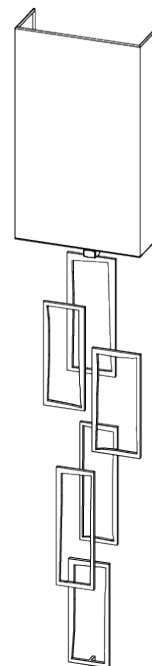

## Salperton Wall Light Large

TWL56L | Decayed Silver

Decayed Silver shown with 9" Open Back Rectangle in Pidgeon

HEIGHT  
790mm | 31 1/4"

CONSTRUCTED FROM  
Forged steel with decorative finish

RECOMMENDED SHADE  
9" Open Back Rectangle

HEIGHT WITH SHADE  
980mm | 38 3/4"

WEIGHT  
1.7 kg | 3.74 lbs

MAX WATTAGE  
25W

WIDTH  
180mm | 7 1/4"

PROJECTION  
102mm | 4 1/4"

LAMP  
1 x 450lm (5w) LED E14 Candle

WIDTH WITH SHADE  
229mm | 9 1/4"

VOLTAGE  
220-240V

FLEX AND SWITCH  
Nickel lampholder

# Salperton Wall Light Large

TWL56L

HEIGHT  
790mm | 31 1/4"

HEIGHT WITH SHADE  
980mm | 38 3/4"

WIDTH  
180mm | 7 1/4"

WIDTH WITH SHADE  
229mm | 9 1/4"

© Porta Romana 2022

Dimensions and weights are provided as a guide. All Porta Romana Products are made by hand and variations can occur in some products. The products you are buying or marketing are exclusive designs belonging to Porta Romana. Please do not submit design sheets featuring our products to other manufacturing companies nor to other parties who might. Any manufacturer found to be reproducing Porta Romana products will be breaching copyright law and will be actively pursued