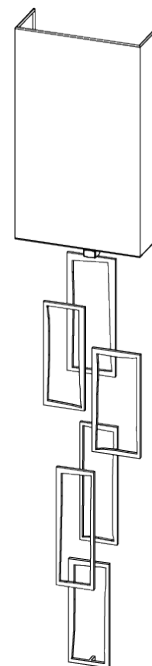

PORTA ROMANA

Salperton Wall Light Large

TWL56L | Bronzed

Bronzed shown with 9" Open Back Rectangle in Pidgeon

HEIGHT
790mm | 31 1/4"

CONSTRUCTED FROM
Forged steel with decorative finish

RECOMMENDED SHADE
9" Open Back Rectangle

HEIGHT WITH SHADE
980mm | 38 3/4"

WEIGHT
1.7 kg | 3.74 lbs

MAX WATTAGE
25W

WIDTH
180mm | 7 1/4"

PROJECTION
102mm | 4 1/4"

LAMP
1 x 450lm (5w) LED E14 Candle

WIDTH WITH SHADE
229mm | 9 1/4"

VOLTAGE
220-240V

FLEX AND SWITCH
Brass lampholder

FINISHES

- 1 Bronzed
- 2 Decayed Gold
- 3 Decayed Silver
- 4 White Gold

Salperton Wall Light Large

TWL56L

HEIGHT
790mm | 31 1/4"

HEIGHT WITH SHADE
980mm | 38 3/4"

WIDTH
180mm | 7 1/4"

WIDTH WITH SHADE
229mm | 9 1/4"

© Porta Romana 2022

Dimensions and weights are provided as a guide. All Porta Romana Products are made by hand and variations can occur in some products. The products you are buying or marketing are exclusive designs belonging to Porta Romana. Please do not submit design sheets featuring our products to other manufacturing companies nor to other parties who might. Any manufacturer found to be reproducing Porta Romana products will be breaching copyright law and will be actively pursued