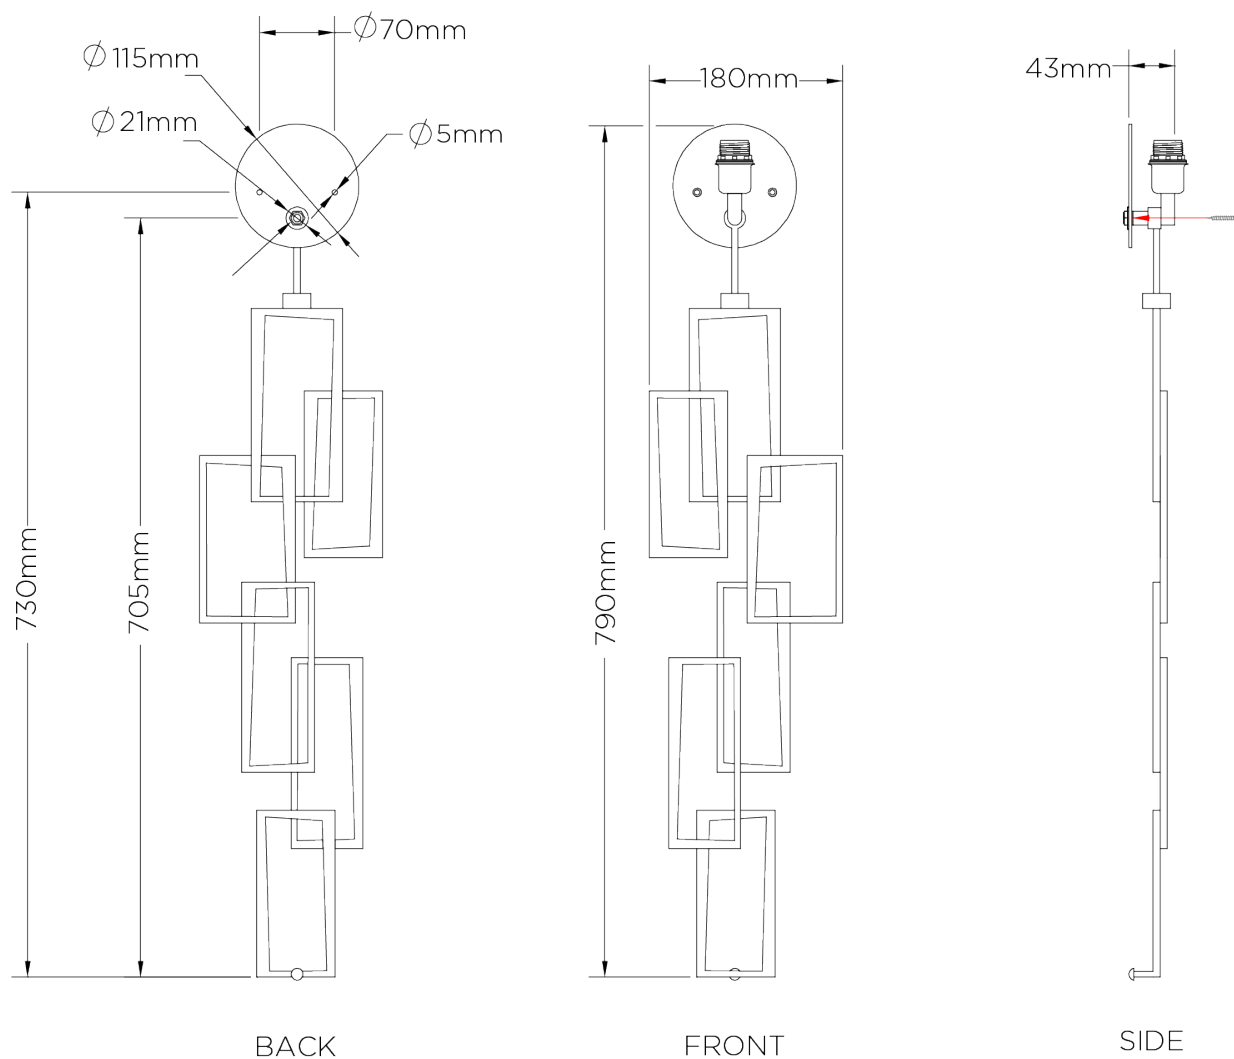

PORTA ROMANA

Salperton Wall Light Large

TWL56L | Bronzed

Bronzed shown with 9" Open Back Rectangle in Pidgeon

HEIGHT
790mm | 31 1/4"

CONSTRUCTED FROM
Forged steel with decorative finish

RECOMMENDED SHADE
9" Open Back Rectangle

HEIGHT WITH SHADE
980mm | 38 3/4"

WEIGHT
1.7 kg | 3.74 lbs

MAX WATTAGE
25W

WIDTH
180mm | 7 1/4"

PROJECTION
102mm | 4 1/4"

LAMP
1 x 450lm (5w) LED E14 Candle

WIDTH WITH SHADE
229mm | 9 1/4"

VOLTAGE
220-240V

FLEX AND SWITCH
Brass lampholder

FINISHES

- 1 Bronzed
- 2 Decayed Gold
- 3 Decayed Silver
- 4 White Gold

Salperton Wall Light Large

TWL56L

HEIGHT
790mm | 31 1/4"

HEIGHT WITH SHADE
980mm | 38 3/4"

WIDTH
180mm | 7 1/4"

WIDTH WITH SHADE
229mm | 9 1/4"

© Porta Romana 2022

Dimensions and weights are provided as a guide. All Porta Romana Products are made by hand and variations can occur in some products. The products you are buying or marketing are exclusive designs belonging to Porta Romana. Please do not submit design sheets featuring our products to other manufacturing companies nor to other parties who might. Any manufacturer found to be reproducing Porta Romana products will be breaching copyright law and will be actively pursued