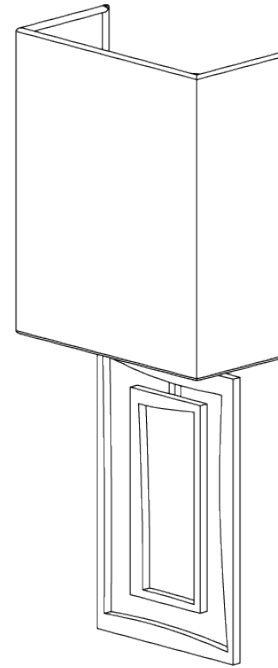

PORTA ROMANA

Salpertini Wall Light

TWL72 | White Gold

White Gold shown with 6" Open Back Rectangle in Natural Linen

HEIGHT
350mm | 14"

CONSTRUCTED FROM
Forged steel with decorative finish

RECOMMENDED SHADE
6" Open Back Rectangle

HEIGHT WITH SHADE
380mm | 15"

WEIGHT
0.7 kg | 1.54 lbs

MAX WATTAGE
25W

WIDTH
120mm | 4 3/4"

PROJECTION
85mm | 3 1/2"

LAMP
1 x 320lm (3w) LED G9 Capsule

WIDTH WITH SHADE
152mm | 6"

VOLTAGE
220-240V

FLEX AND SWITCH
Brass lampholder

FINISHES

- 1 Bronzed
- 2 Decayed Gold
- 3 Decayed Silver
- 4 White Gold

Salpertini Wall Light

TWL72

HEIGHT
350mm | 14"

HEIGHT WITH SHADE
380mm | 15"

WIDTH
120mm | 4 3/4"

WIDTH WITH SHADE
152mm | 6"

© Porta Romana 2022

Dimensions and weights are provided as a guide. All Porta Romana Products are made by hand and variations can occur in some products. The products you are buying or marketing are exclusive designs belonging to Porta Romana. Please do not submit design sheets featuring our products to other manufacturing companies nor to other parties who might. Any manufacturer found to be reproducing Porta Romana products will be breaching copyright law and will be actively pursued