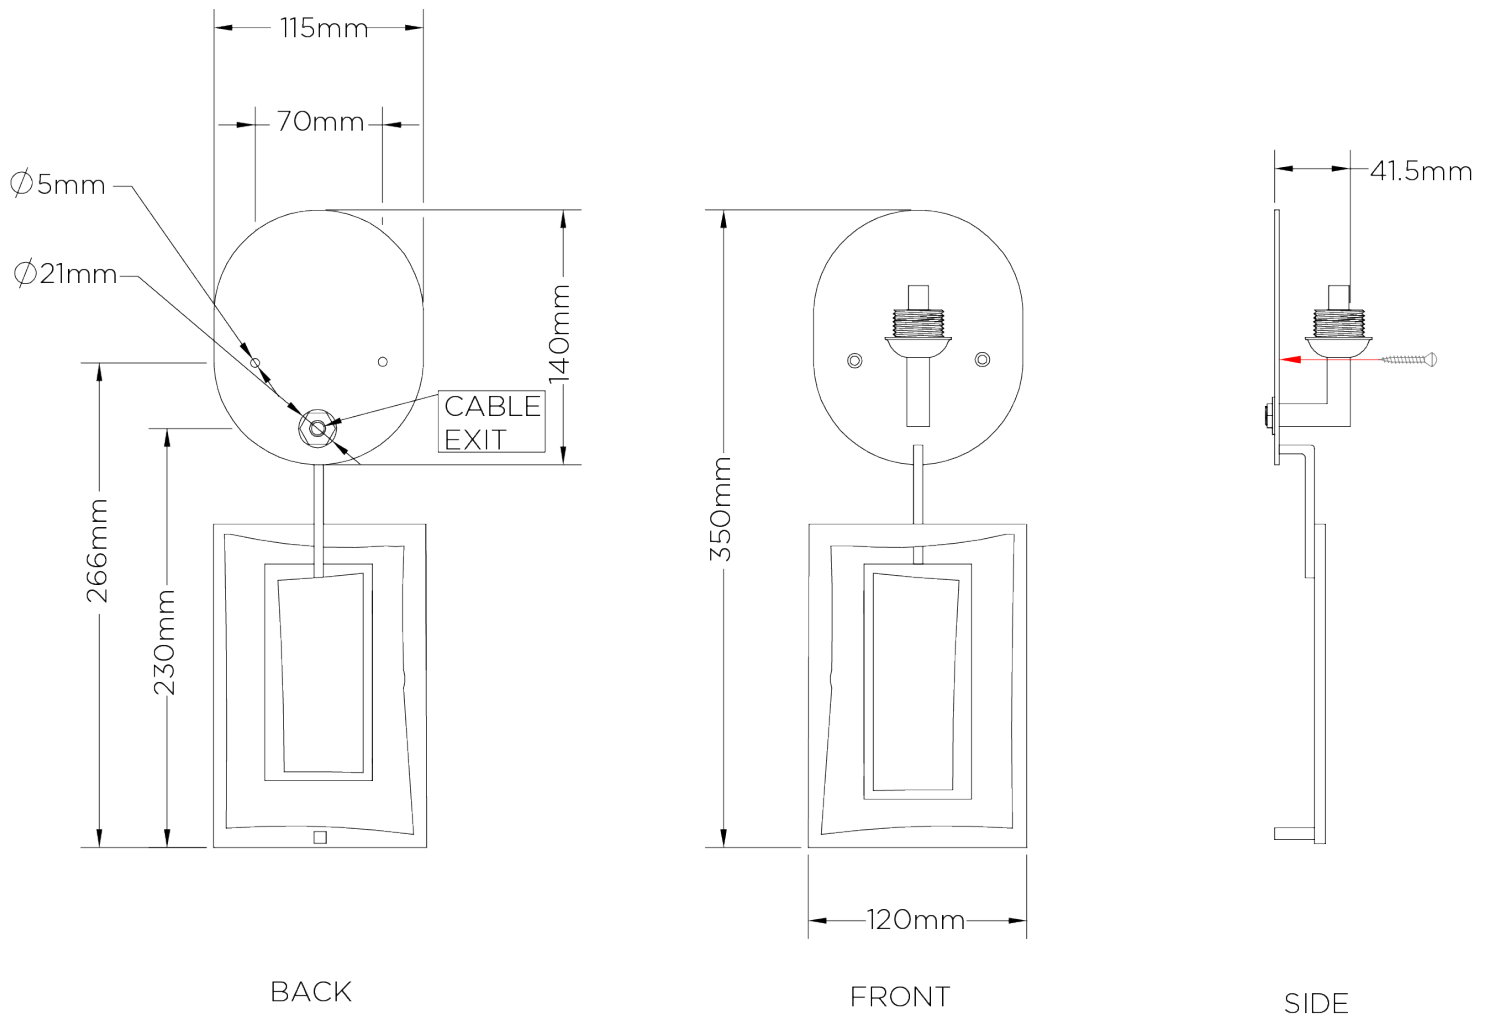

PORTA ROMANA

Salpertini Wall Light

TWL72 | White Gold

White Gold shown with 6" Open Back Rectangle in Natural Linen

HEIGHT
350mm | 14"

CONSTRUCTED FROM
Forged steel with decorative finish

RECOMMENDED SHADE
6" Open Back Rectangle

HEIGHT WITH SHADE
380mm | 15"

WEIGHT
0.7 kg | 1.54 lbs

MAX WATTAGE
25W

WIDTH
120mm | 4 3/4"

PROJECTION
85mm | 3 1/2"

LAMP
1 x 320lm (3w) LED G9 Capsule

WIDTH WITH SHADE
152mm | 6"

VOLTAGE
220-240V

FLEX AND SWITCH
Brass lampholder

FINISHES

- 1 Bronzed
- 2 Decayed Gold
- 3 Decayed Silver
- 4 White Gold

Salpertini Wall Light

TWL72

HEIGHT
350mm | 14"

HEIGHT WITH SHADE
380mm | 15"

WIDTH
120mm | 4 3/4"

WIDTH WITH SHADE
152mm | 6"

© Porta Romana 2022

Dimensions and weights are provided as a guide. All Porta Romana Products are made by hand and variations can occur in some products. The products you are buying or marketing are exclusive designs belonging to Porta Romana. Please do not submit design sheets featuring our products to other manufacturing companies nor to other parties who might. Any manufacturer found to be reproducing Porta Romana products will be breaching copyright law and will be actively pursued