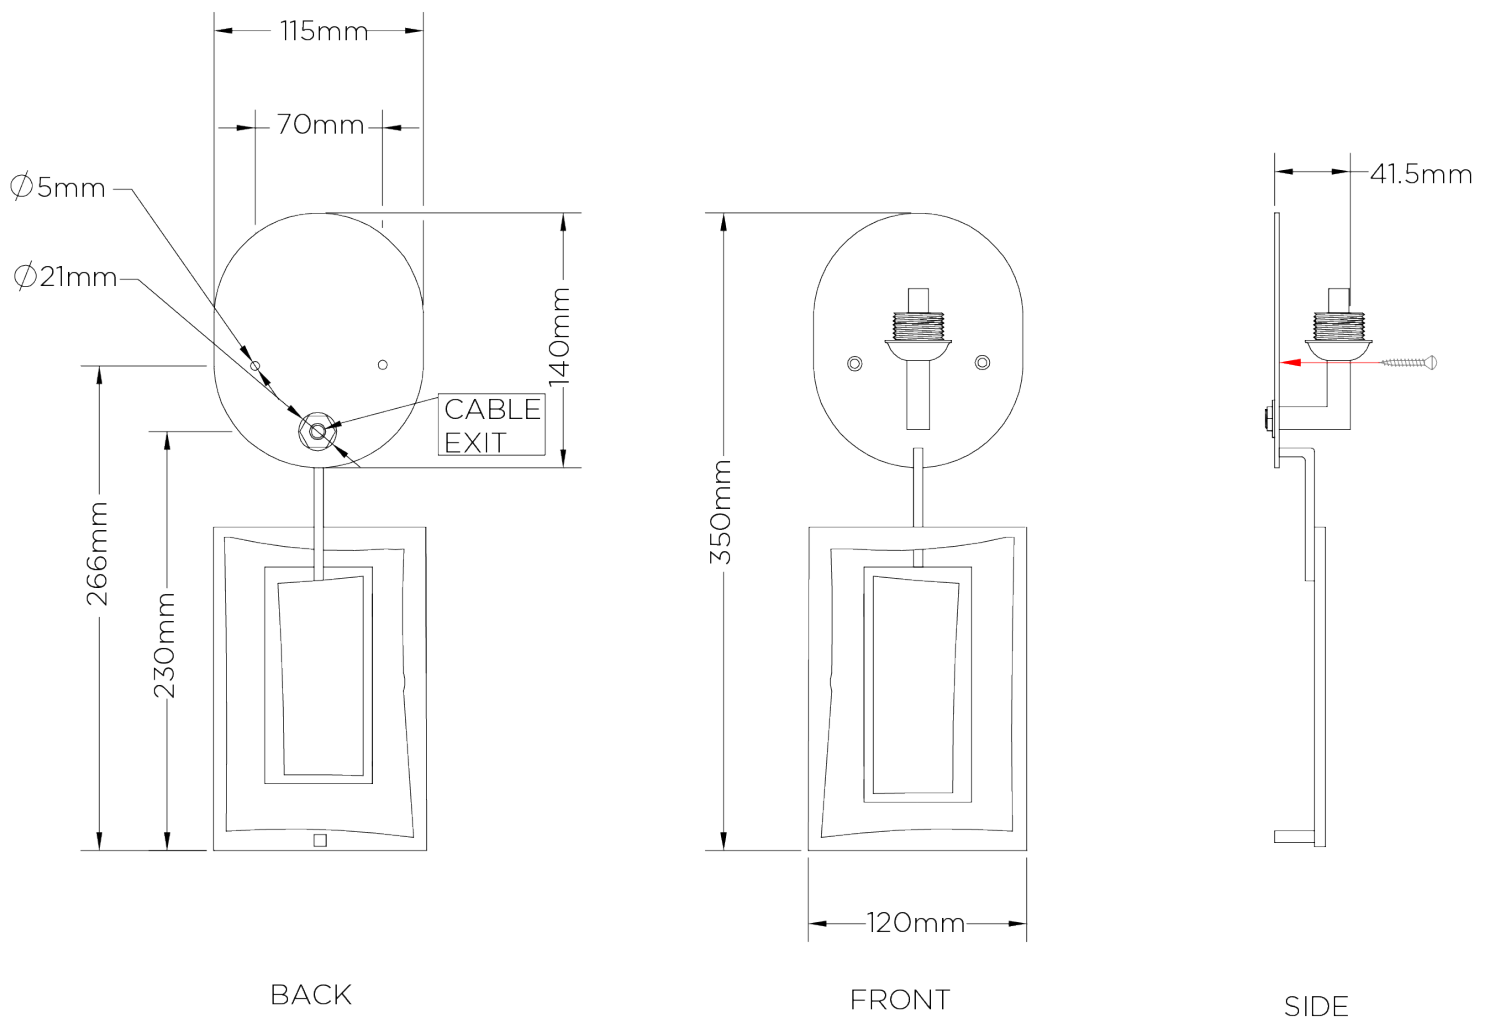

## Salpertini Wall Light

TWL72 | Decayed Silver

Decayed Silver shown with 6" Open Back Rectangle in Natural Linen

HEIGHT  
350mm | 14"

CONSTRUCTED FROM  
Forged steel with decorative finish

RECOMMENDED SHADE  
6" Open Back Rectangle

HEIGHT WITH SHADE  
380mm | 15"

WEIGHT  
0.7 kg | 1.54 lbs

MAX WATTAGE  
25W

WIDTH  
120mm | 4 3/4"

PROJECTION  
85mm | 3 1/2"

LAMP  
1 x 320lm (3w) LED G9 Capsule

WIDTH WITH SHADE  
152mm | 6"

VOLTAGE  
220-240V

# Salpertini Wall Light

TWL72

HEIGHT  
350mm | 14"

HEIGHT WITH SHADE  
380mm | 15"

WIDTH  
120mm | 4 3/4"

WIDTH WITH SHADE  
152mm | 6"

© Porta Romana 2022

Dimensions and weights are provided as a guide. All Porta Romana Products are made by hand and variations can occur in some products. The products you are buying or marketing are exclusive designs belonging to Porta Romana. Please do not submit design sheets featuring our products to other manufacturing companies nor to other parties who might. Any manufacturer found to be reproducing Porta Romana products will be breaching copyright law and will be actively pursued