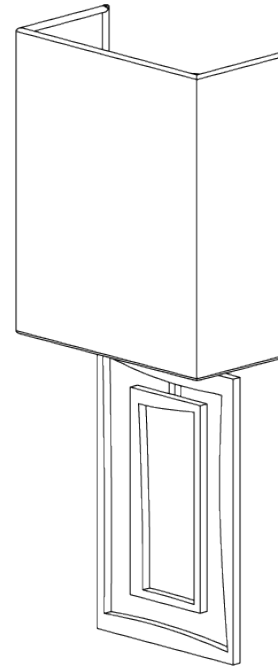

## Salpertini Wall Light

TWL72 | Decayed Silver

Decayed Silver shown with 6" Open Back Rectangle in Natural Linen

HEIGHT  
350mm | 14"

CONSTRUCTED FROM  
Forged steel with decorative finish

RECOMMENDED SHADE  
6" Open Back Rectangle

HEIGHT WITH SHADE  
380mm | 15"

WEIGHT  
0.7 kg | 1.54 lbs

MAX WATTAGE  
25W

WIDTH  
120mm | 4 3/4"

PROJECTION  
85mm | 3 1/2"

LAMP  
1 x 320lm (3w) LED G9 Capsule

WIDTH WITH SHADE  
152mm | 6"

VOLTAGE  
220-240V

# Salpertini Wall Light

TWL72

HEIGHT  
350mm | 14"

HEIGHT WITH SHADE  
380mm | 15"

WIDTH  
120mm | 4 3/4"

WIDTH WITH SHADE  
152mm | 6"

© Porta Romana 2022

Dimensions and weights are provided as a guide. All Porta Romana Products are made by hand and variations can occur in some products. The products you are buying or marketing are exclusive designs belonging to Porta Romana. Please do not submit design sheets featuring our products to other manufacturing companies nor to other parties who might. Any manufacturer found to be reproducing Porta Romana products will be breaching copyright law and will be actively pursued