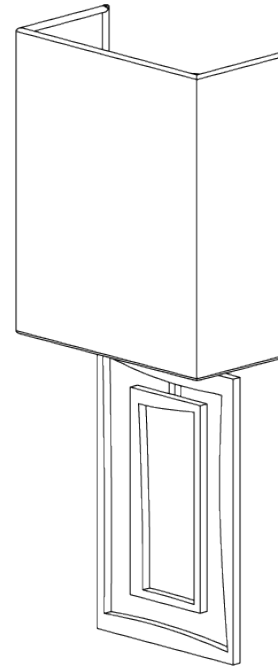

## Salpertini Wall Light

TWL72 | Decayed Gold

Decayed Gold shown with 6" Open Back Rectangle in Natural Linen

HEIGHT  
350mm | 14"

CONSTRUCTED FROM  
Forged steel with decorative finish

RECOMMENDED SHADE  
6" Open Back Rectangle

HEIGHT WITH SHADE  
380mm | 15"

WEIGHT  
0.7 kg | 1.54 lbs

MAX WATTAGE  
25W

WIDTH  
120mm | 4 3/4"

PROJECTION  
85mm | 3 1/2"

LAMP  
1 x 320lm (3w) LED G9 Capsule

WIDTH WITH SHADE  
152mm | 6"

VOLTAGE  
220-240V

# Salpertini Wall Light

TWL72

HEIGHT  
350mm | 14"

HEIGHT WITH SHADE  
380mm | 15"

WIDTH  
120mm | 4 3/4"

WIDTH WITH SHADE  
152mm | 6"

© Porta Romana 2022

Dimensions and weights are provided as a guide. All Porta Romana Products are made by hand and variations can occur in some products. The products you are buying or marketing are exclusive designs belonging to Porta Romana. Please do not submit design sheets featuring our products to other manufacturing companies nor to other parties who might. Any manufacturer found to be reproducing Porta Romana products will be breaching copyright law and will be actively pursued