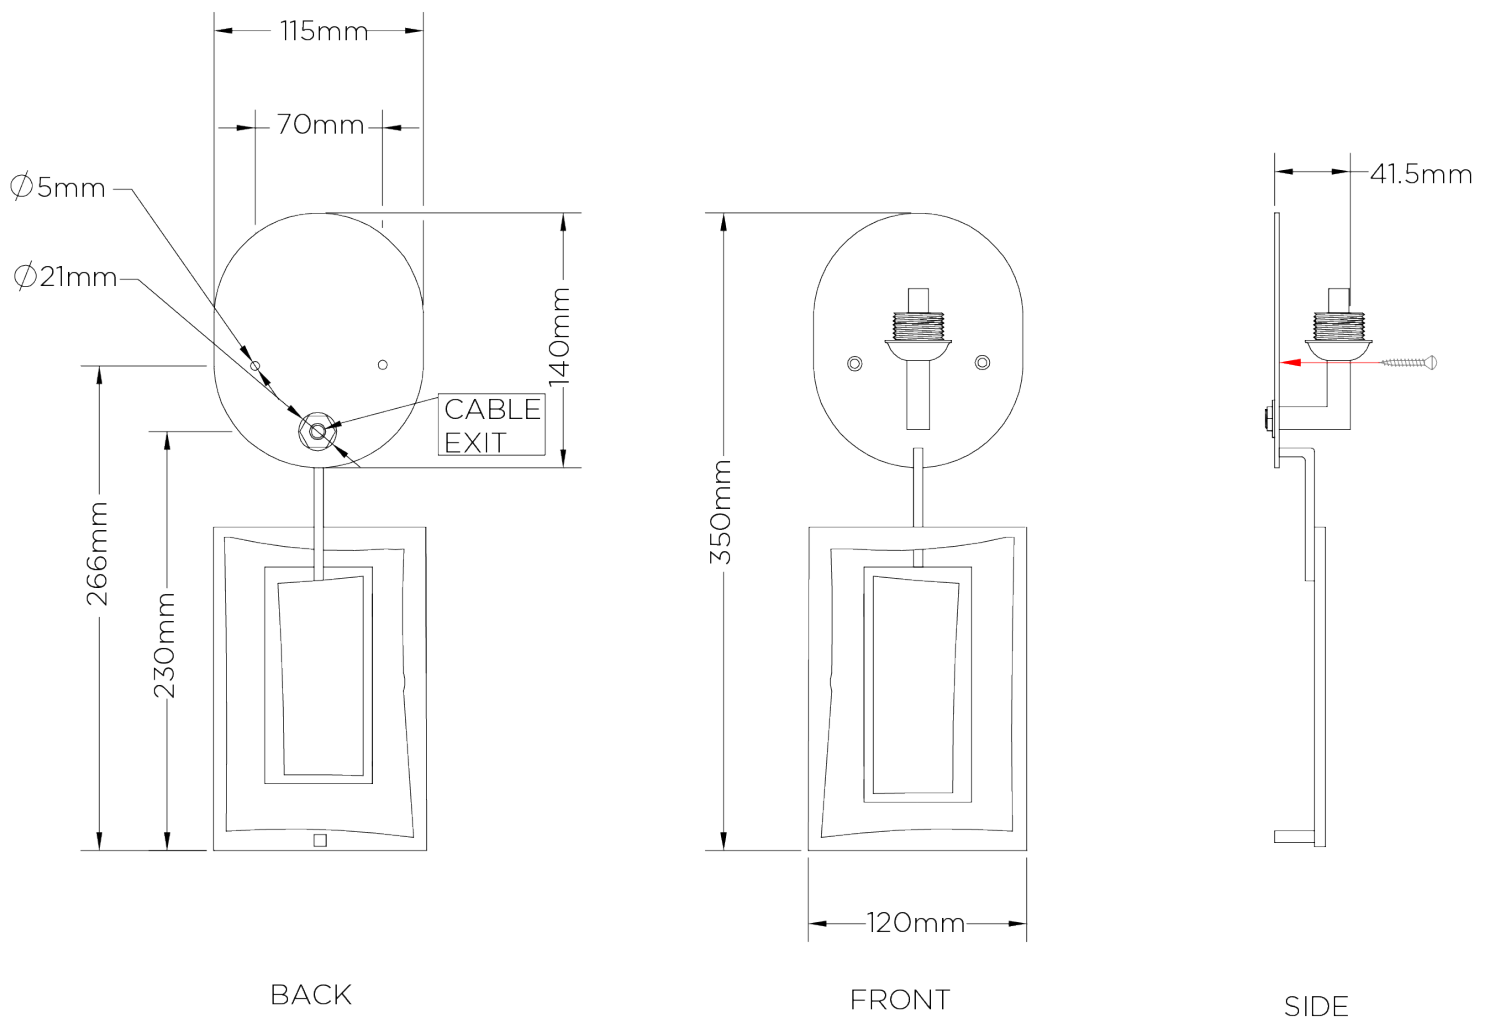

## Salpertini Wall Light

TWL72 | Decayed Gold

Decayed Gold shown with 6" Open Back Rectangle in Natural Linen

HEIGHT  
350mm | 14"

CONSTRUCTED FROM  
Forged steel with decorative finish

RECOMMENDED SHADE  
6" Open Back Rectangle

HEIGHT WITH SHADE  
380mm | 15"

WEIGHT  
0.7 kg | 1.54 lbs

MAX WATTAGE  
25W

WIDTH  
120mm | 4 3/4"

PROJECTION  
85mm | 3 1/2"

LAMP  
1 x 320lm (3w) LED G9 Capsule

WIDTH WITH SHADE  
152mm | 6"

VOLTAGE  
220-240V

# Salpertini Wall Light

TWL72

HEIGHT  
350mm | 14"

HEIGHT WITH SHADE  
380mm | 15"

WIDTH  
120mm | 4 3/4"

WIDTH WITH SHADE  
152mm | 6"

© Porta Romana 2022

Dimensions and weights are provided as a guide. All Porta Romana Products are made by hand and variations can occur in some products. The products you are buying or marketing are exclusive designs belonging to Porta Romana. Please do not submit design sheets featuring our products to other manufacturing companies nor to other parties who might. Any manufacturer found to be reproducing Porta Romana products will be breaching copyright law and will be actively pursued