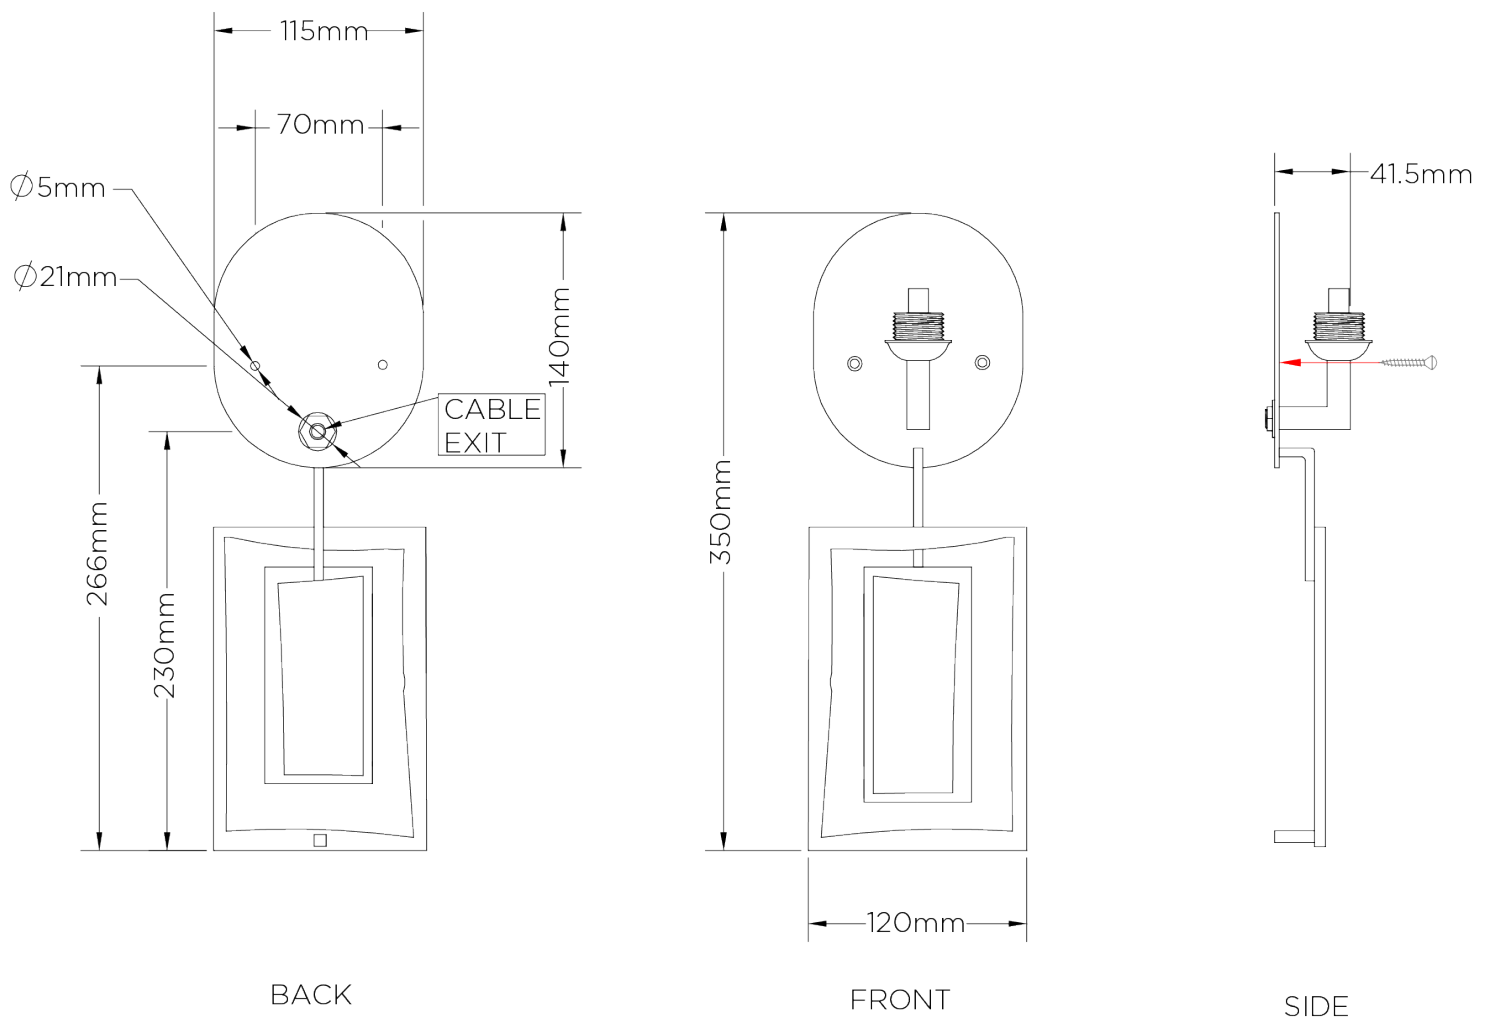

## Salpertini Wall Light

TWL72 | Bronzed

Bronzed shown with 6" Open back Rectangle in Whisper silk Linen

HEIGHT  
350mm | 14"

CONSTRUCTED FROM  
Forged steel with decorative finish

RECOMMENDED SHADE  
6" Open Back Rectangle

HEIGHT WITH SHADE  
380mm | 15"

WEIGHT  
0.7 kg | 1.54 lbs

MAX WATTAGE  
25W

WIDTH  
120mm | 4 3/4"

PROJECTION  
85mm | 3 1/2"

LAMP  
1 x 320lm (3w) LED G9 Capsule

WIDTH WITH SHADE  
152mm | 6"

VOLTAGE  
220-240V

# Salpertini Wall Light

TWL72

HEIGHT  
350mm | 14"

HEIGHT WITH SHADE  
380mm | 15"

WIDTH  
120mm | 4 3/4"

WIDTH WITH SHADE  
152mm | 6"

© Porta Romana 2022

Dimensions and weights are provided as a guide. All Porta Romana Products are made by hand and variations can occur in some products. The products you are buying or marketing are exclusive designs belonging to Porta Romana. Please do not submit design sheets featuring our products to other manufacturing companies nor to other parties who might. Any manufacturer found to be reproducing Porta Romana products will be breaching copyright law and will be actively pursued