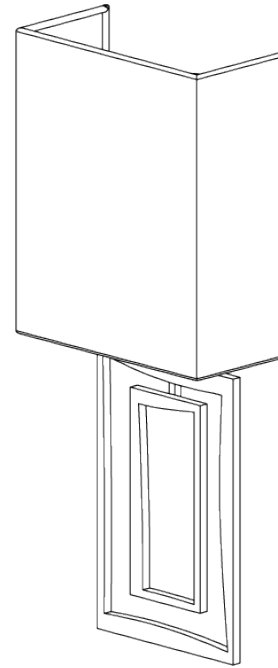

## Salpertini Wall Light

TWL72 | Bronzed

Bronzed shown with 6" Open back Rectangle in Whisper silk Linen

HEIGHT  
350mm | 14"

CONSTRUCTED FROM  
Forged steel with decorative finish

RECOMMENDED SHADE  
6" Open Back Rectangle

HEIGHT WITH SHADE  
380mm | 15"

WEIGHT  
0.7 kg | 1.54 lbs

MAX WATTAGE  
25W

WIDTH  
120mm | 4 3/4"

PROJECTION  
85mm | 3 1/2"

LAMP  
1 x 320lm (3w) LED G9 Capsule

WIDTH WITH SHADE  
152mm | 6"

VOLTAGE  
220-240V

# Salpertini Wall Light

TWL72

HEIGHT  
350mm | 14"

HEIGHT WITH SHADE  
380mm | 15"

WIDTH  
120mm | 4 3/4"

WIDTH WITH SHADE  
152mm | 6"

© Porta Romana 2022

Dimensions and weights are provided as a guide. All Porta Romana Products are made by hand and variations can occur in some products. The products you are buying or marketing are exclusive designs belonging to Porta Romana. Please do not submit design sheets featuring our products to other manufacturing companies nor to other parties who might. Any manufacturer found to be reproducing Porta Romana products will be breaching copyright law and will be actively pursued