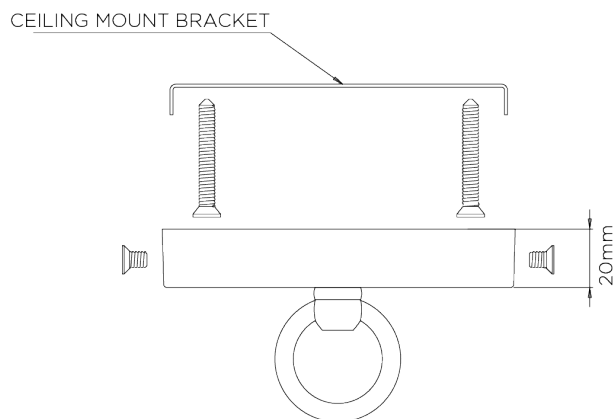

PORTA ROMANA

Rockin' Robin Ceiling Light Large

MCL79 | Multi

Shown in Multi

WIDTH
1300mm | 51 1/4"

CONSTRUCTED FROM
Painted and twine wrapped
steel with porcelain cast egg

LAMP
3 x 320lm (3w) LED G9 Capsule

DEPTH
330mm | 13"

WEIGHT
3.6 kg | 7.92 lbs

VOLTAGE
220-240V

MINIMUM DROP
980mm | 38 3/4"

MAXIMUM DROP
1980mm | 78"

FINISHES

- 1 Multi
- 2 Stucco Plaster White

Rockin' Robin Ceiling Light Large

MCL79

WIDTH
1300mm | 51 1/4"

DEPTH
330mm | 13"

MINIMUM DROP
980mm | 38 3/4"

MAXIMUM DROP
1980mm | 78"

CEILING ROSE DETAIL

© Porta Romana 2022

Dimensions and weights are provided as a guide. All Porta Romana Products are made by hand and variations can occur in some products. The products you are buying or marketing are exclusive designs belonging to Porta Romana. Please do not submit design sheets featuring our products to other manufacturing companies nor to other parties who might. Any manufacturer found to be reproducing Porta Romana products will be breaching copyright law and will be actively pursued