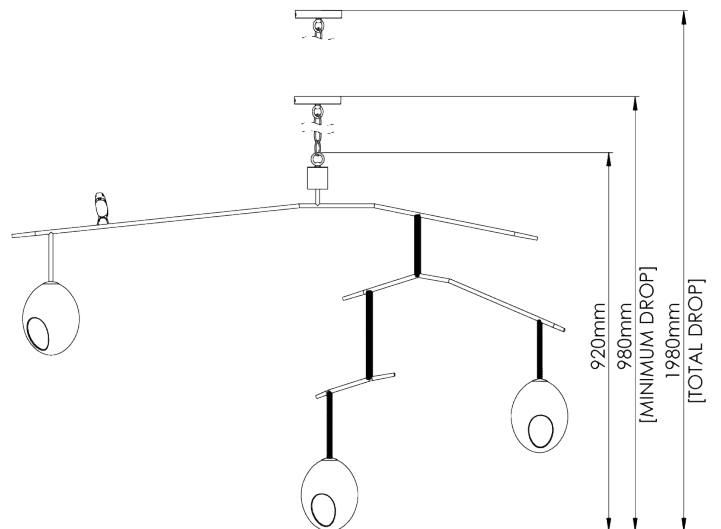

PORTA ROMANA

Rockin' Robin Ceiling Light Large

MCL79 | Multi

Shown in Multi

WIDTH
1300mm | 51 1/4"

CONSTRUCTED FROM
Painted and twine wrapped
steel with porcelain cast egg

LAMP
3 x 320lm (3w) LED G9 Capsule

DEPTH
330mm | 13"

WEIGHT
3.6 kg | 7.92 lbs

VOLTAGE
220-240V

MINIMUM DROP
980mm | 38 3/4"

MAXIMUM DROP
1980mm | 78"

FINISHES

- 1 Multi
- 2 Stucco Plaster White

Rockin' Robin Ceiling Light Large

MCL79

WIDTH
1300mm | 51 1/4"

DEPTH
330mm | 13"

MINIMUM DROP
980mm | 38 3/4"

MAXIMUM DROP
1980mm | 78"

CEILING ROSE DETAIL

© Porta Romana 2022

Dimensions and weights are provided as a guide. All Porta Romana Products are made by hand and variations can occur in some products. The products you are buying or marketing are exclusive designs belonging to Porta Romana. Please do not submit design sheets featuring our products to other manufacturing companies nor to other parties who might. Any manufacturer found to be reproducing Porta Romana products will be breaching copyright law and will be actively pursued