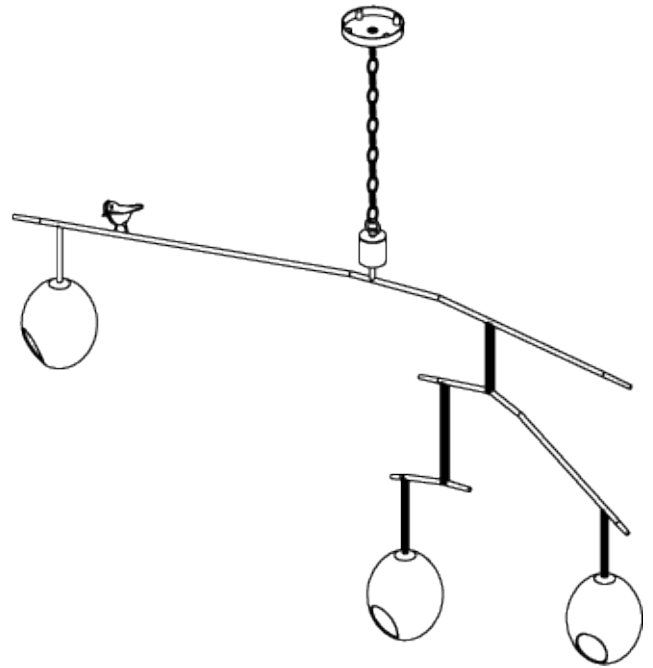

PORTA ROMANA

Rockin' Robin Ceiling Light Large

MCL79 | Multi

Shown in Multi

WIDTH
1300mm | 51 1/4"

CONSTRUCTED FROM
Painted and twine wrapped
steel with porcelain cast egg

LAMP
3 x 320lm (3w) LED G9 Capsule

DEPTH
330mm | 13"

WEIGHT
3.6 kg | 7.92 lbs

VOLTAGE
220-240V

MINIMUM DROP
980mm | 38 3/4"

MAXIMUM DROP
1980mm | 78"

FINISHES

- 1 Multi
- 2 Stucco Plaster White

Rockin' Robin Ceiling Light Large

MCL79

WIDTH
1300mm | 51 1/4"

DEPTH
330mm | 13"

MINIMUM DROP
980mm | 38 3/4"

MAXIMUM DROP
1980mm | 78"

CEILING ROSE DETAIL

© Porta Romana 2022

Dimensions and weights are provided as a guide. All Porta Romana Products are made by hand and variations can occur in some products. The products you are buying or marketing are exclusive designs belonging to Porta Romana. Please do not submit design sheets featuring our products to other manufacturing companies nor to other parties who might. Any manufacturer found to be reproducing Porta Romana products will be breaching copyright law and will be actively pursued