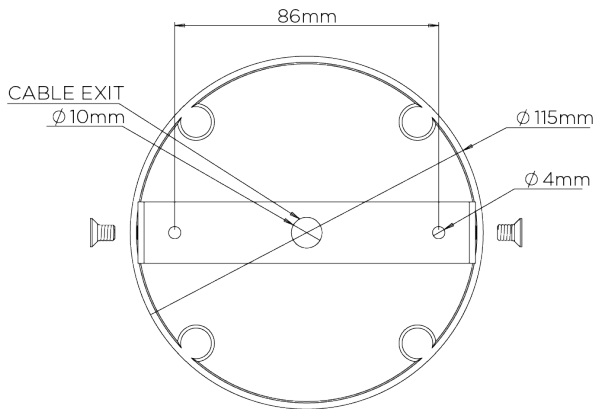

PORTA ROMANA

Rockin' Robin Ceiling Light Large

MCL79 | Multi

Shown in Multi

WIDTH
1300mm | 51 1/4"

CONSTRUCTED FROM
Painted and twine wrapped
steel with porcelain cast egg

LAMP
3 x 320lm (3w) LED G9 Capsule

DEPTH
330mm | 13"

WEIGHT
3.6 kg | 7.92 lbs

VOLTAGE
220-240V

MINIMUM DROP
980mm | 38 3/4"

MAXIMUM DROP
1980mm | 78"

FINISHES

- 1 Multi
- 2 Stucco Plaster White

Rockin' Robin Ceiling Light Large

MCL79

WIDTH
1300mm | 51 1/4"

DEPTH
330mm | 13"

MINIMUM DROP
980mm | 38 3/4"

MAXIMUM DROP
1980mm | 78"

CEILING ROSE DETAIL

© Porta Romana 2022

Dimensions and weights are provided as a guide. All Porta Romana Products are made by hand and variations can occur in some products. The products you are buying or marketing are exclusive designs belonging to Porta Romana. Please do not submit design sheets featuring our products to other manufacturing companies nor to other parties who might. Any manufacturer found to be reproducing Porta Romana products will be breaching copyright law and will be actively pursued