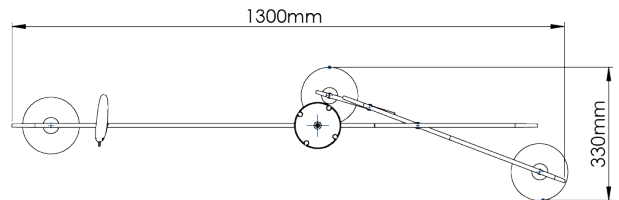

PORTA ROMANA

Rockin' Robin Ceiling Light Large

MCL79 | Multi

Shown in Multi

WIDTH
1300mm | 51 1/4"

CONSTRUCTED FROM
Painted and twine wrapped
steel with porcelain cast egg

LAMP
3 x 320lm (3w) LED G9 Capsule

DEPTH
330mm | 13"

WEIGHT
3.6 kg | 7.92 lbs

VOLTAGE
220-240V

MINIMUM DROP
980mm | 38 3/4"

MAXIMUM DROP
1980mm | 78"

FINISHES

- 1 Multi
- 2 Stucco Plaster White

Rockin' Robin Ceiling Light Large

MCL79

WIDTH
1300mm | 51 1/4"

DEPTH
330mm | 13"

MINIMUM DROP
980mm | 38 3/4"

MAXIMUM DROP
1980mm | 78"

CEILING ROSE DETAIL

© Porta Romana 2022

Dimensions and weights are provided as a guide. All Porta Romana Products are made by hand and variations can occur in some products. The products you are buying or marketing are exclusive designs belonging to Porta Romana. Please do not submit design sheets featuring our products to other manufacturing companies nor to other parties who might. Any manufacturer found to be reproducing Porta Romana products will be breaching copyright law and will be actively pursued