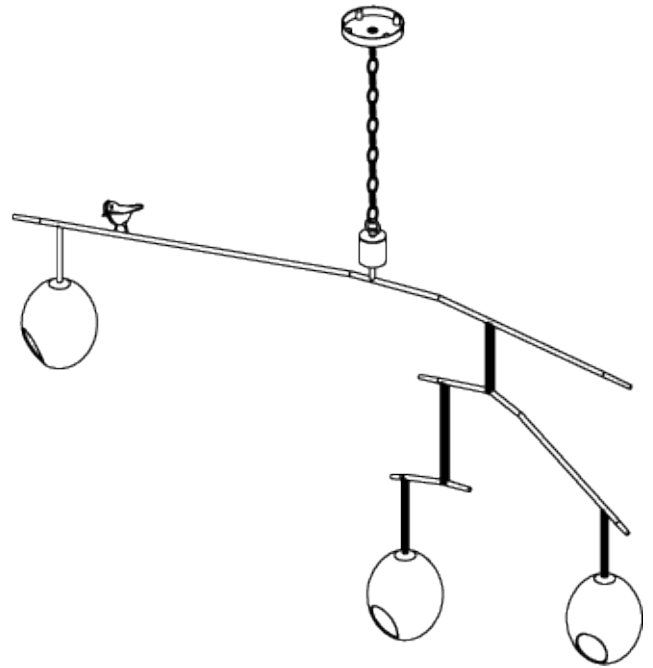

PORTA ROMANA

Rockin' Robin Ceiling Light Large

MCL79 | Multi

Shown in Multi

WIDTH
1300mm | 51 1/4"

CONSTRUCTED FROM
Painted and twine wrapped steel with
porcelain cast egg

LAMP
3 x T-4 G-9 Lamp

DEPTH
330mm | 13"

WEIGHT
3.6 kg | 7.92 lbs

VOLTAGE
120V

MINIMUM DROP
980mm | 38 3/4"

MAXIMUM DROP
1980mm | 78"

FINISHES
1 Multi
2 Stucco Plaster White

Rockin' Robin Ceiling Light Large

MCL79

WIDTH
1300mm | 51 1/4"

DEPTH
330mm | 13"

MINIMUM DROP
980mm | 38 3/4"

MAXIMUM DROP
1980mm | 78"

CEILING ROSE DETAIL

© Porta Romana 2022

Dimensions and weights are provided as a guide. All Porta Romana Products are made by hand and variations can occur in some products. The products you are buying or marketing are exclusive designs belonging to Porta Romana. Please do not submit design sheets featuring our products to other manufacturing companies nor to other parties who might. Any manufacturer found to be reproducing Porta Romana products will be breaching copyright law and will be actively pursued