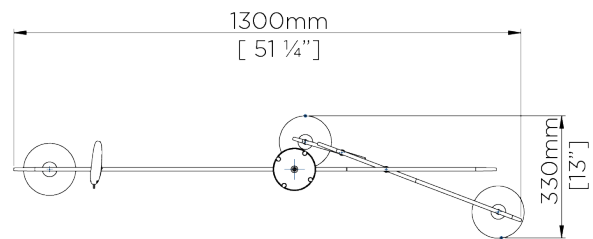

PORTA ROMANA

Rockin' Robin Ceiling Light Large

MCL79 | Multi

Shown in Multi

WIDTH
1300mm | 51 1/4"

CONSTRUCTED FROM
Painted and twine wrapped steel with
porcelain cast egg

LAMP
3 x T-4 G-9 Lamp

DEPTH
330mm | 13"

WEIGHT
3.6 kg | 7.92 lbs

VOLTAGE
120V

MINIMUM DROP
980mm | 38 3/4"

MAXIMUM DROP
1980mm | 78"

FINISHES
1 Multi
2 Stucco Plaster White

Rockin' Robin Ceiling Light Large

MCL79

WIDTH
1300mm | 51 1/4"

DEPTH
330mm | 13"

MINIMUM DROP
980mm | 38 3/4"

MAXIMUM DROP
1980mm | 78"

CEILING ROSE DETAIL

© Porta Romana 2022

Dimensions and weights are provided as a guide. All Porta Romana Products are made by hand and variations can occur in some products. The products you are buying or marketing are exclusive designs belonging to Porta Romana. Please do not submit design sheets featuring our products to other manufacturing companies nor to other parties who might. Any manufacturer found to be reproducing Porta Romana products will be breaching copyright law and will be actively pursued