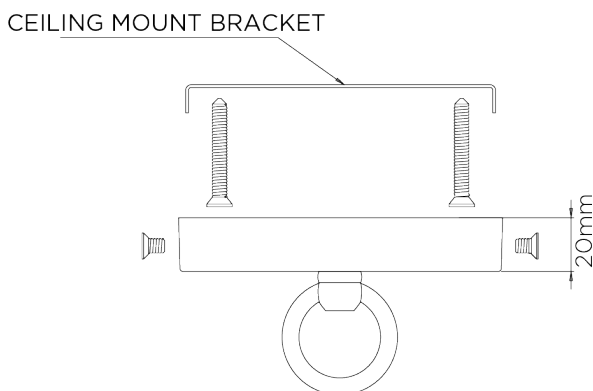

PORTA ROMANA

Rockin' Robin Ceiling Light Large

MCL79 | Multi

Shown in Multi

WIDTH
1300mm | 51 1/4"

CONSTRUCTED FROM
Painted and twine wrapped steel with
porcelain cast egg

LAMP
3 x T-4 G-9 Lamp

DEPTH
330mm | 13"

WEIGHT
3.6 kg | 7.92 lbs

VOLTAGE
120V

MINIMUM DROP
980mm | 38 3/4"

MAXIMUM DROP
1980mm | 78"

FINISHES
1 Multi
2 Stucco Plaster White

Rockin' Robin Ceiling Light Large

MCL79

WIDTH
1300mm | 51 1/4"

DEPTH
330mm | 13"

MINIMUM DROP
980mm | 38 3/4"

MAXIMUM DROP
1980mm | 78"

CEILING ROSE DETAIL

© Porta Romana 2022

Dimensions and weights are provided as a guide. All Porta Romana Products are made by hand and variations can occur in some products. The products you are buying or marketing are exclusive designs belonging to Porta Romana. Please do not submit design sheets featuring our products to other manufacturing companies nor to other parties who might. Any manufacturer found to be reproducing Porta Romana products will be breaching copyright law and will be actively pursued