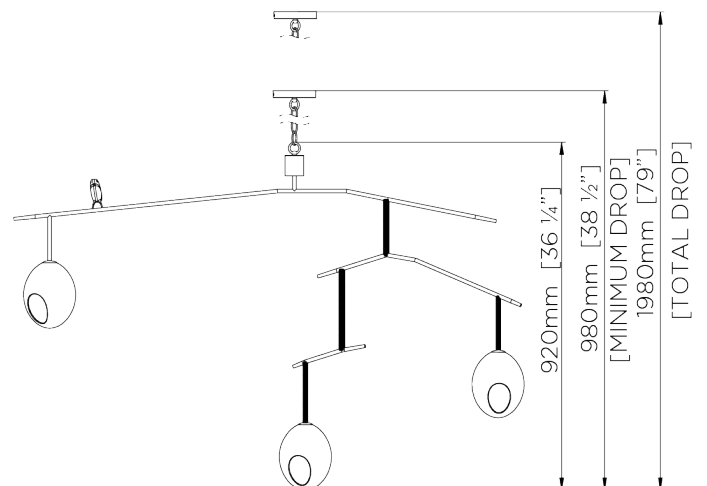

PORTA ROMANA

Rockin' Robin Ceiling Light Large

MCL79 | Multi

Shown in Multi

WIDTH
1300mm | 51 1/4"

CONSTRUCTED FROM
Painted and twine wrapped steel with
porcelain cast egg

LAMP
3 x T-4 G-9 Lamp

DEPTH
330mm | 13"

WEIGHT
3.6 kg | 7.92 lbs

VOLTAGE
120V

MINIMUM DROP
980mm | 38 3/4"

MAXIMUM DROP
1980mm | 78"

FINISHES
1 Multi
2 Stucco Plaster White

Rockin' Robin Ceiling Light Large

MCL79

WIDTH
1300mm | 51 1/4"

DEPTH
330mm | 13"

MINIMUM DROP
980mm | 38 3/4"

MAXIMUM DROP
1980mm | 78"

CEILING ROSE DETAIL

© Porta Romana 2022

Dimensions and weights are provided as a guide. All Porta Romana Products are made by hand and variations can occur in some products. The products you are buying or marketing are exclusive designs belonging to Porta Romana. Please do not submit design sheets featuring our products to other manufacturing companies nor to other parties who might. Any manufacturer found to be reproducing Porta Romana products will be breaching copyright law and will be actively pursued