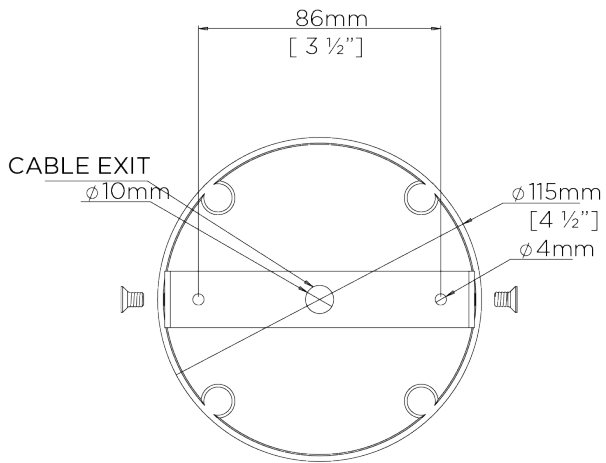

PORTA ROMANA

Rockin' Robin Ceiling Light Large

MCL79 | Multi

Shown in Multi

WIDTH
1300mm | 51 1/4"

CONSTRUCTED FROM
Painted and twine wrapped steel with
porcelain cast egg

LAMP
3 x T-4 G-9 Lamp

DEPTH
330mm | 13"

WEIGHT
3.6 kg | 7.92 lbs

VOLTAGE
120V

MINIMUM DROP
980mm | 38 3/4"

MAXIMUM DROP
1980mm | 78"

FINISHES
1 Multi
2 Stucco Plaster White

Rockin' Robin Ceiling Light Large

MCL79

WIDTH
1300mm | 51 1/4"

DEPTH
330mm | 13"

MINIMUM DROP
980mm | 38 3/4"

MAXIMUM DROP
1980mm | 78"

CEILING ROSE DETAIL

© Porta Romana 2022

Dimensions and weights are provided as a guide. All Porta Romana Products are made by hand and variations can occur in some products. The products you are buying or marketing are exclusive designs belonging to Porta Romana. Please do not submit design sheets featuring our products to other manufacturing companies nor to other parties who might. Any manufacturer found to be reproducing Porta Romana products will be breaching copyright law and will be actively pursued