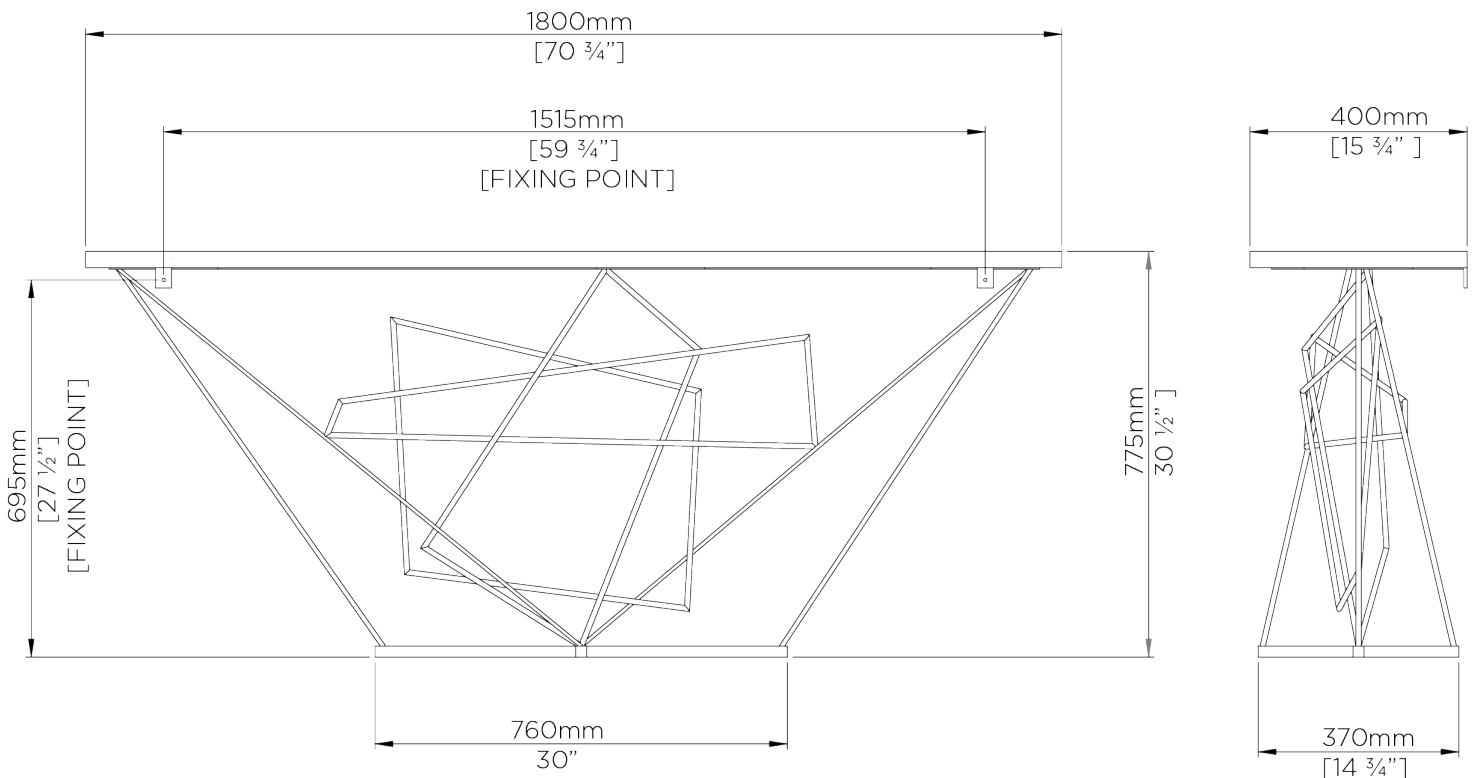

## Rhomboid Console

CCT26 | Verdigris Scratched Gold and Fired Copper

Shown in Verdigris, Scratched Gold and Fired Copper with Black Lacquer Top

HEIGHT  
775mm | 30 3/4"

WIDTH  
1800mm | 71"

DEPTH  
400mm | 15 3/4"

# Rhomboid Console

CCT26

HEIGHT  
775mm | 30 3/4"

WIDTH  
1800mm | 71"

DEPTH  
400mm | 15 3/4"

© Porta Romana 2022

Dimensions and weights are provided as a guide. All Porta Romana Products are made by hand and variations can occur in some products. The products you are buying or marketing are exclusive designs belonging to Porta Romana. Please do not submit design sheets featuring our products to other manufacturing companies nor to other parties who might. Any manufacturer found to be reproducing Porta Romana products will be breaching copyright law and will be actively pursued