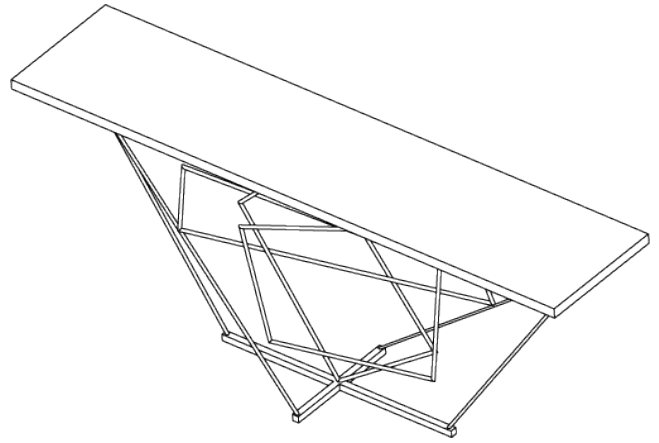

## Rhomboid Console

CCT26 | Verdigris Scratched Gold and Fired Copper

Shown in Verdigris, Scratched Gold and Fired Copper with Black Lacquer Top

HEIGHT  
775mm | 30 3/4"

WIDTH  
1800mm | 71"

DEPTH  
400mm | 15 3/4"

# Rhomboid Console

CCT26

HEIGHT  
775mm | 30 3/4"

WIDTH  
1800mm | 71"

DEPTH  
400mm | 15 3/4"

© Porta Romana 2022

Dimensions and weights are provided as a guide. All Porta Romana Products are made by hand and variations can occur in some products. The products you are buying or marketing are exclusive designs belonging to Porta Romana. Please do not submit design sheets featuring our products to other manufacturing companies nor to other parties who might. Any manufacturer found to be reproducing Porta Romana products will be breaching copyright law and will be actively pursued