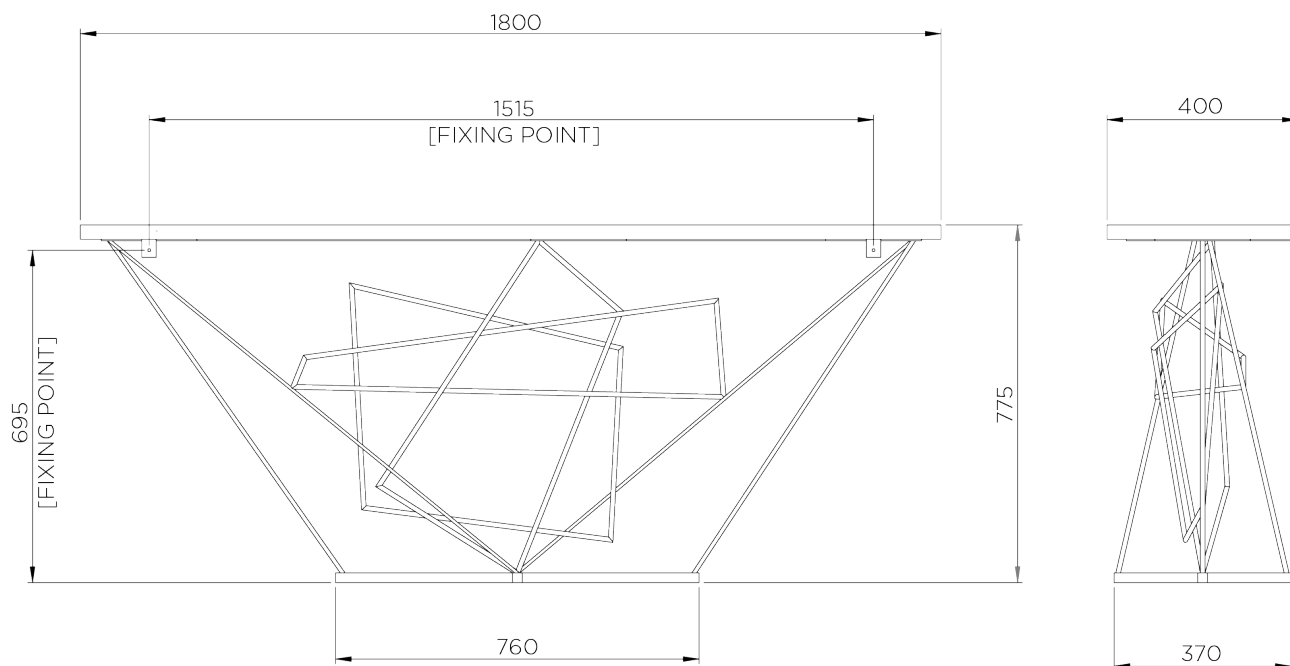

## Rhomboid Console

CCT26 | Verdigris Scratched Gold and Fired Copper

Shown in Verdigris, Scratched Gold and Fired Copper with Black Lacquer Top

HEIGHT  
775mm | 30 3/4"

WIDTH  
1800mm | 71"

DEPTH  
400mm | 15 3/4"

# Rhomboid Console

CCT26

HEIGHT  
775mm | 30 3/4"

WIDTH  
1800mm | 71"

DEPTH  
400mm | 15 3/4"

We do not recommend pre-drilling holes for wall fixings (this is due to the hand-made nature of each piece)

© Porta Romana 2022