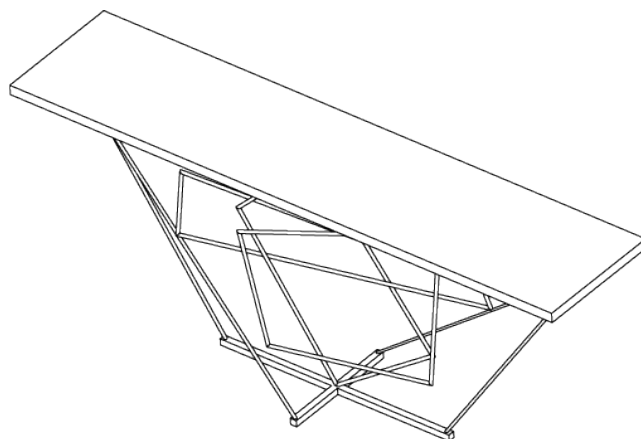

## Rhomboid Console

CCT26 | Verdigris Scratched Gold and Fired Copper

Shown in Verdigris, Scratched Gold and Fired Copper with Black Lacquer Top

HEIGHT  
775mm | 30 3/4"

WIDTH  
1800mm | 71"

DEPTH  
400mm | 15 3/4"

# Rhomboid Console

CCT26

HEIGHT  
775mm | 30 3/4"

WIDTH  
1800mm | 71"

DEPTH  
400mm | 15 3/4"

We do not recommend pre-drilling holes for wall fixings (this is due to the hand-made nature of each piece)

© Porta Romana 2022