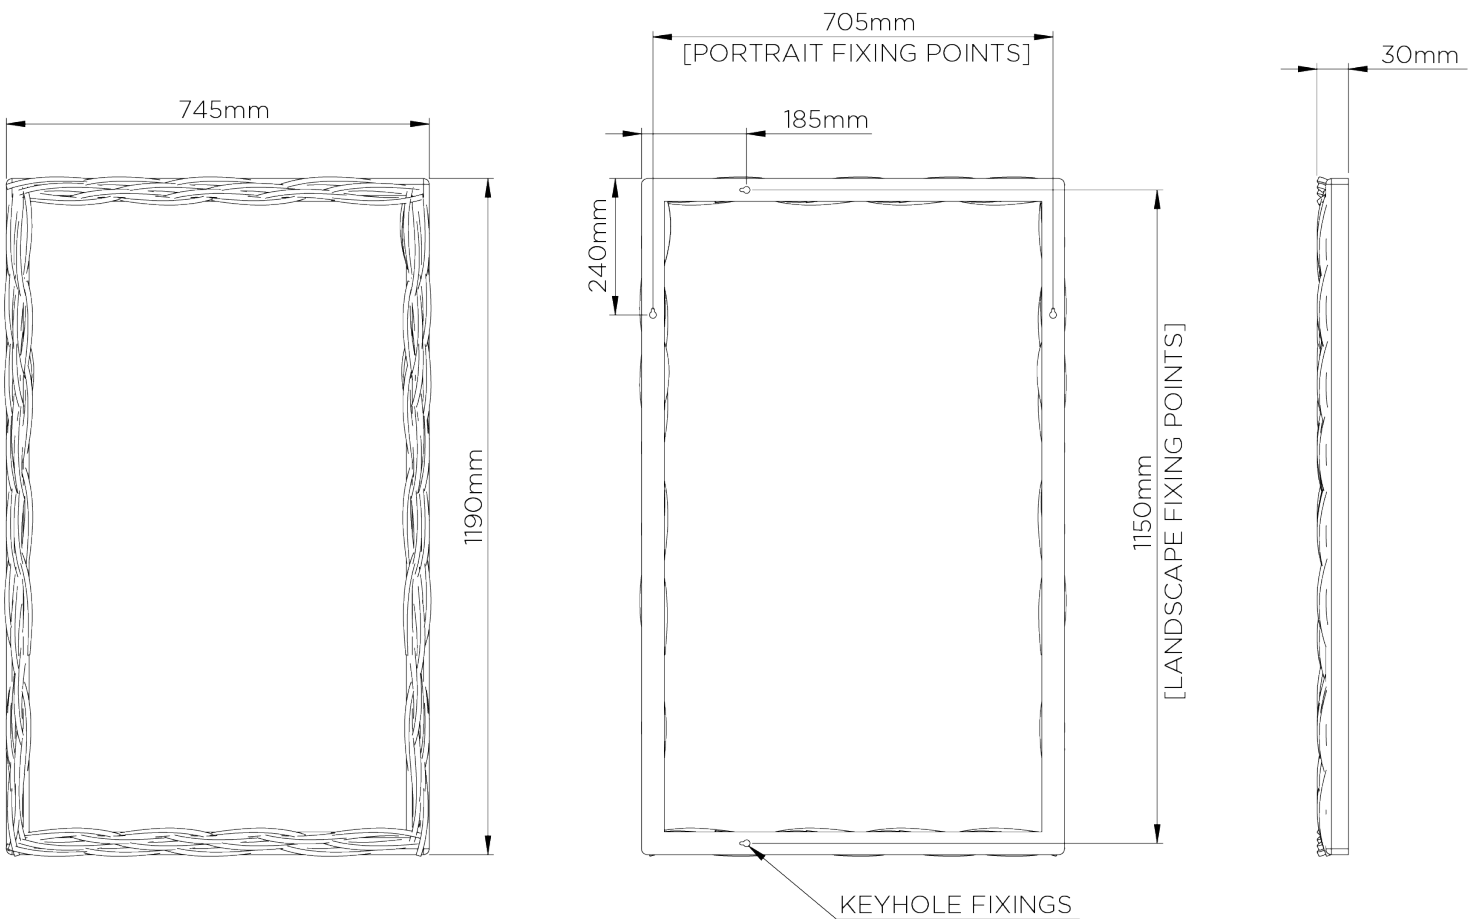

## Rectangle Laurel Mirror Small

WM24RS | French Brass

Shown in French Brass

HEIGHT  
1190mm | 47"

CONSTRUCTED FROM  
Cast composite with decorative  
finish

WIDTH  
745mm | 29 1/2"

DEPTH  
30mm | 1 1/4"

FINISHES  
1 French Brass  
2 New Bronze

# Rectangle Laurel Mirror Small WM24RS

HEIGHT  
1190mm | 47"

WIDTH  
745mm | 29 1/2"

DEPTH  
30mm | 1 1/4"

© Porta Romana 2022

Dimensions and weights are provided as a guide. All Porta Romana Products are made by hand and variations can occur in some products. The products you are buying or marketing are exclusive designs belonging to Porta Romana. Please do not submit design sheets featuring our products to other manufacturing companies nor to other parties who might. Any manufacturer found to be reproducing Porta Romana products will be breaching copyright law and will be actively pursued