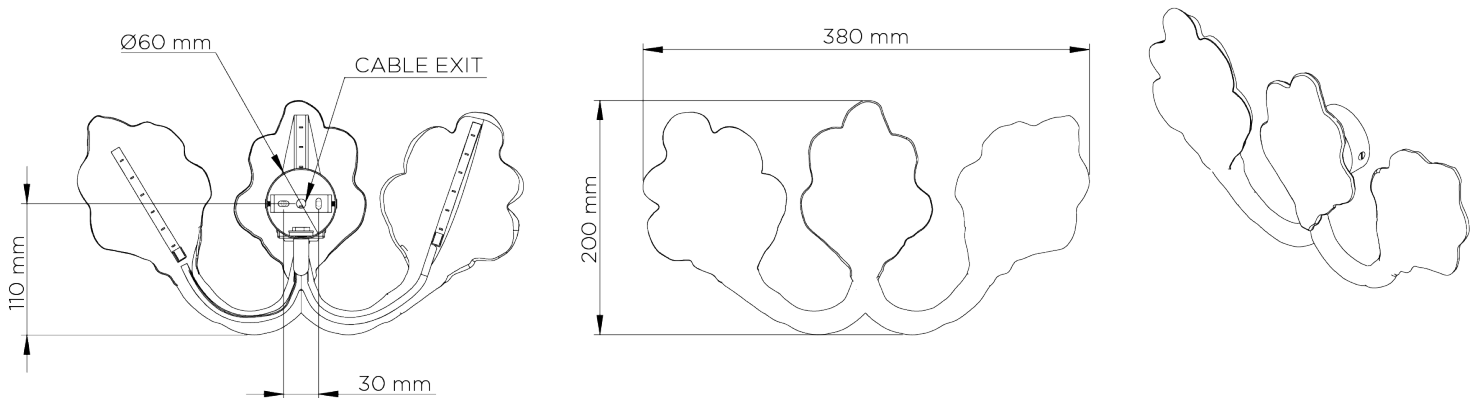

## Pip Wall Light

TWL123 | Plaster White

Plaster White

HEIGHT  
200mm | 8"

WIDTH  
380mm | 15"

CONSTRUCTED FROM  
Cast composite with decorative  
finish

WEIGHT  
0.7 kg | 1.54 lbs

PROJECTION  
85mm | 3 1/2"

# Pip Wall Light

TWL123

HEIGHT  
200mm | 8"

WIDTH  
380mm | 15"

© Porta Romana 2022

Dimensions and weights are provided as a guide. All Porta Romana Products are made by hand and variations can occur in some products. The products you are buying or marketing are exclusive designs belonging to Porta Romana. Please do not submit design sheets featuring our products to other manufacturing companies nor to other parties who might. Any manufacturer found to be reproducing Porta Romana products will be breaching copyright law and will be actively pursued