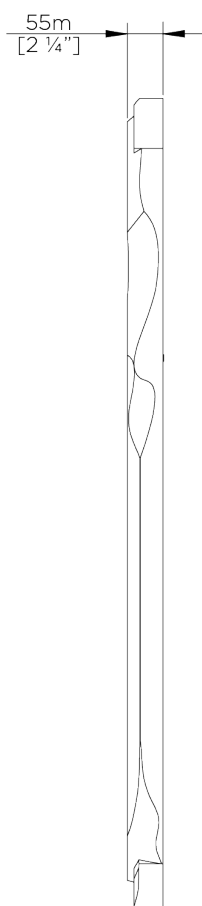

PORTA ROMANA

Pioche Mirror

WM29 | French Brass

Shown in French Brass

HEIGHT
1250mm | 49 1/4"

CONSTRUCTED FROM
Cast composite with decorative
finish

WIDTH
550mm | 21 3/4"

WEIGHT
6.5 kg | 14.3 lbs

DEPTH
55mm | 2 1/4"

FINISHES
1 Bronzé
2 French Brass

Pioche Mirror

WM29

HEIGHT
1250mm | 49 1/4"

WIDTH
550mm | 21 3/4"

DEPTH
55mm | 2 1/4"

© Porta Romana 2022