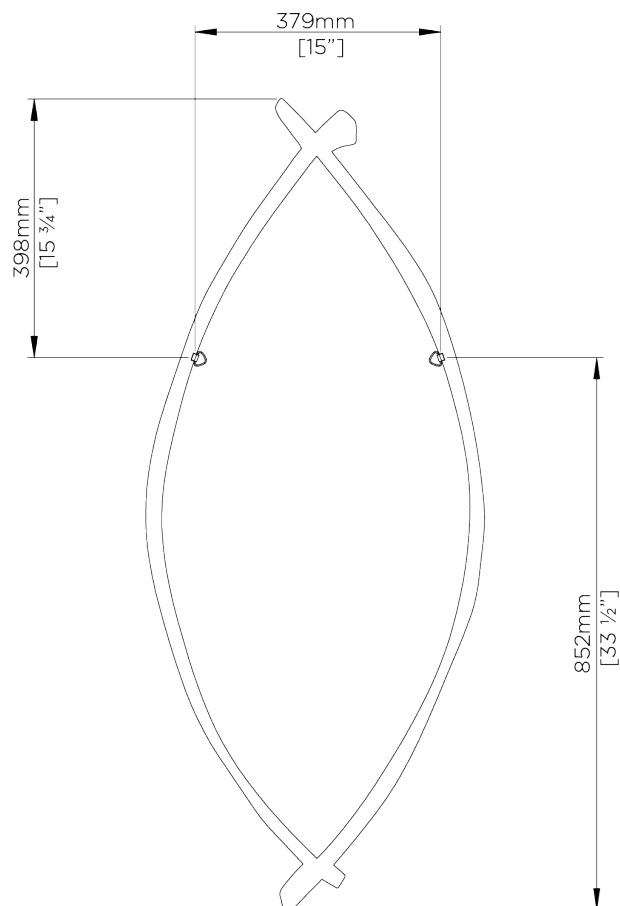

PORTA ROMANA

Pioche Mirror

WM29 | French Brass

Shown in French Brass

HEIGHT
1250mm | 49 1/4"

CONSTRUCTED FROM
Cast composite with decorative
finish

WIDTH
550mm | 21 3/4"

WEIGHT
6.5 kg | 14.3 lbs

DEPTH
55mm | 2 1/4"

FINISHES
1 Bronzé
2 French Brass

Pioche Mirror

WM29

HEIGHT
1250mm | 49 1/4"

WIDTH
550mm | 21 3/4"

DEPTH
55mm | 2 1/4"

© Porta Romana 2022