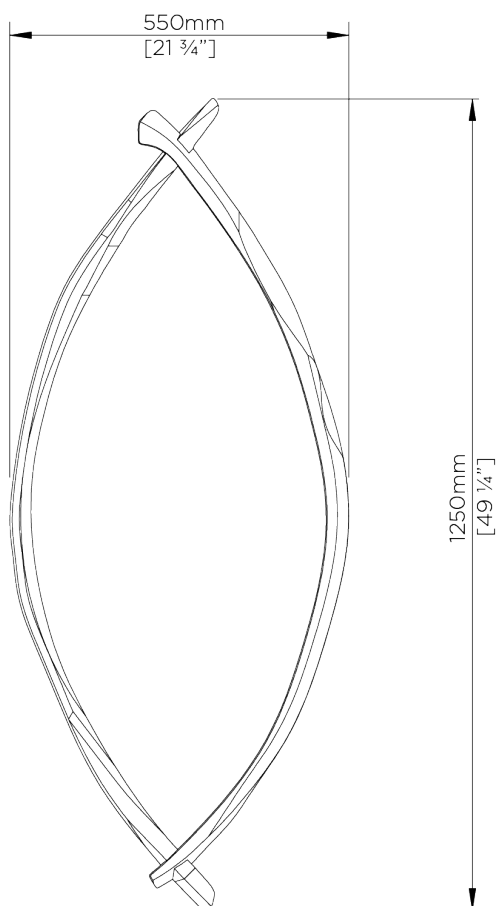

PORTA ROMANA

Pioche Mirror

WM29 | French Brass

Shown in French Brass

HEIGHT
1250mm | 49 1/4"

CONSTRUCTED FROM
Cast composite with decorative
finish

WIDTH
550mm | 21 3/4"

WEIGHT
6.5 kg | 14.3 lbs

DEPTH
55mm | 2 1/4"

FINISHES
1 Bronzé
2 French Brass

Pioche Mirror

WM29

HEIGHT
1250mm | 49 1/4"

WIDTH
550mm | 21 3/4"

DEPTH
55mm | 2 1/4"

© Porta Romana 2022

Dimensions and weights are provided as a guide. All Porta Romana Products are made by hand and variations can occur in some products. The products you are buying or marketing are exclusive designs belonging to Porta Romana. Please do not submit design sheets featuring our products to other manufacturing companies nor to other parties who might. Any manufacturer found to be reproducing Porta Romana products will be breaching copyright law and will be actively pursued