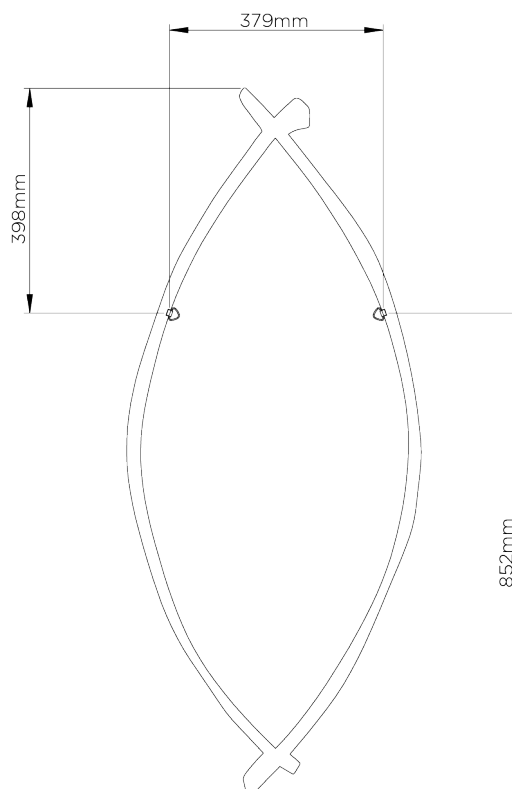

PORTA ROMANA

Pioche Mirror

WM29 | French Brass

Shown in French Brass

HEIGHT
1250mm | 49 1/4"

CONSTRUCTED FROM
Cast composite with decorative
finish

WIDTH
550mm | 21 3/4"

WEIGHT
6.5 kg | 14.3 lbs

DEPTH
55mm | 2 1/4"

FINISHES
1 Bronzé
2 French Brass

Pioche Mirror

WM29

HEIGHT
1250mm | 49 1/4"

WIDTH
550mm | 21 3/4"

DEPTH
55mm | 2 1/4"

FRONT

SIDE

BACK

It is not recommended to pre-drill holes for wall fixings (this is due to the hand-made nature of each piece)

© Porta Romana 2022

Dimensions and weights are provided as a guide. All Porta Romana Products are made by hand and variations can occur in some products. The products you are buying or marketing are exclusive designs belonging to Porta Romana. Please do not submit design sheets featuring our products to other manufacturing companies nor to other parties who might. Any manufacturer found to be reproducing Porta Romana products will be breaching copyright law and will be actively pursued