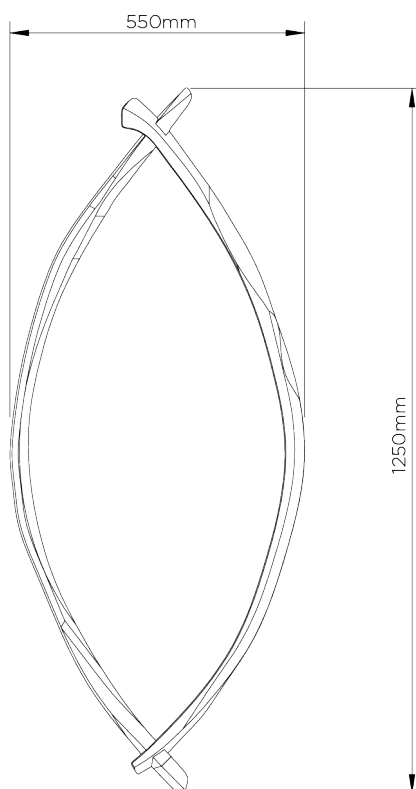

PORTA ROMANA

Pioche Mirror

WM29 | French Brass

Shown in French Brass

HEIGHT
1250mm | 49 1/4"

CONSTRUCTED FROM
Cast composite with decorative
finish

WIDTH
550mm | 21 3/4"

WEIGHT
6.5 kg | 14.3 lbs

DEPTH
55mm | 2 1/4"

FINISHES
1 Bronzé
2 French Brass

Pioche Mirror

WM29

HEIGHT
1250mm | 49 1/4"

WIDTH
550mm | 21 3/4"

DEPTH
55mm | 2 1/4"

FRONT

SIDE

BACK

It is not recommended to pre-drill holes for wall fixings (this is due to the hand-made nature of each piece)

© Porta Romana 2022

Dimensions and weights are provided as a guide. All Porta Romana Products are made by hand and variations can occur in some products. The products you are buying or marketing are exclusive designs belonging to Porta Romana. Please do not submit design sheets featuring our products to other manufacturing companies nor to other parties who might. Any manufacturer found to be reproducing Porta Romana products will be breaching copyright law and will be actively pursued