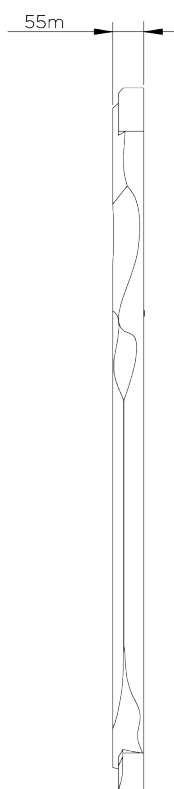

PORTA ROMANA

Pioche Mirror

WM29 | French Brass

Shown in French Brass

HEIGHT
1250mm | 49 1/4"

CONSTRUCTED FROM
Cast composite with decorative
finish

WIDTH
550mm | 21 3/4"

WEIGHT
6.5 kg | 14.3 lbs

DEPTH
55mm | 2 1/4"

FINISHES
1 Bronzé
2 French Brass

Pioche Mirror

WM29

HEIGHT
1250mm | 49 1/4"

WIDTH
550mm | 21 3/4"

DEPTH
55mm | 2 1/4"

FRONT

SIDE

BACK

It is not recommended to pre-drill holes for wall fixings (this is due to the hand-made nature of each piece)

© Porta Romana 2022

Dimensions and weights are provided as a guide. All Porta Romana Products are made by hand and variations can occur in some products. The products you are buying or marketing are exclusive designs belonging to Porta Romana. Please do not submit design sheets featuring our products to other manufacturing companies nor to other parties who might. Any manufacturer found to be reproducing Porta Romana products will be breaching copyright law and will be actively pursued