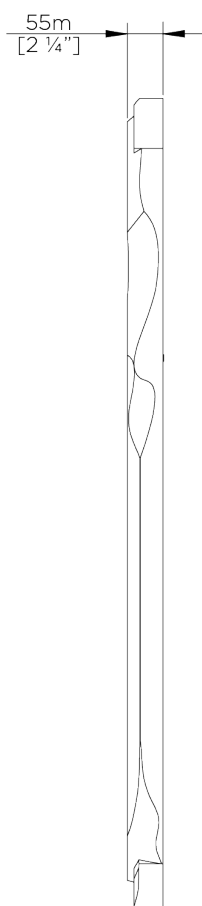

PORTA ROMANA

Pioche Mirror

WM29 | Bronzé

Shown in Bronzé

HEIGHT
1250mm | 49 1/4"

CONSTRUCTED FROM
Cast composite with decorative
finish

WIDTH
550mm | 21 3/4"

WEIGHT
6.5 kg | 14.3 lbs

DEPTH
55mm | 2 1/4"

FINISHES
1 Bronzé
2 French Brass

Pioche Mirror

WM29

HEIGHT
1250mm | 49 1/4"

WIDTH
550mm | 21 3/4"

DEPTH
55mm | 2 1/4"

© Porta Romana 2022