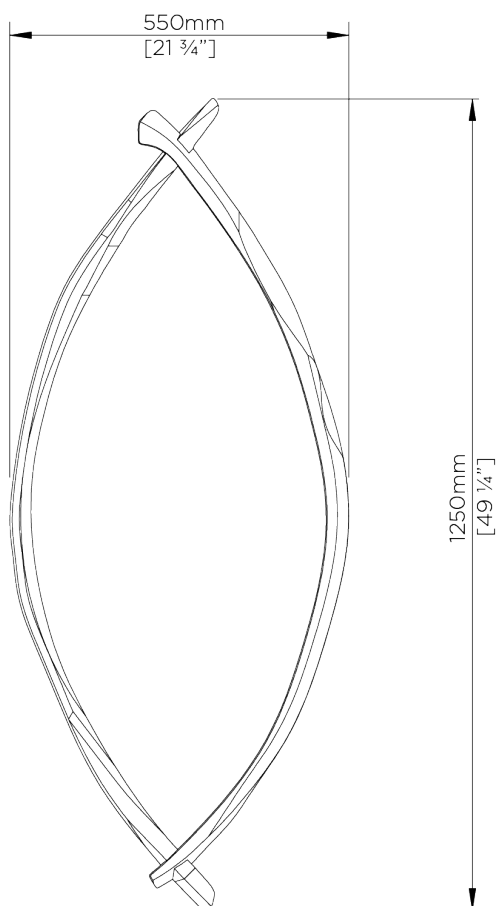

PORTA ROMANA

Pioche Mirror

WM29 | Bronzé

Shown in Bronzé

HEIGHT
1250mm | 49 1/4"

CONSTRUCTED FROM
Cast composite with decorative
finish

WIDTH
550mm | 21 3/4"

WEIGHT
6.5 kg | 14.3 lbs

DEPTH
55mm | 2 1/4"

FINISHES
1 Bronzé
2 French Brass

Pioche Mirror

WM29

HEIGHT
1250mm | 49 1/4"

WIDTH
550mm | 21 3/4"

DEPTH
55mm | 2 1/4"

© Porta Romana 2022

Dimensions and weights are provided as a guide. All Porta Romana Products are made by hand and variations can occur in some products. The products you are buying or marketing are exclusive designs belonging to Porta Romana. Please do not submit design sheets featuring our products to other manufacturing companies nor to other parties who might. Any manufacturer found to be reproducing Porta Romana products will be breaching copyright law and will be actively pursued