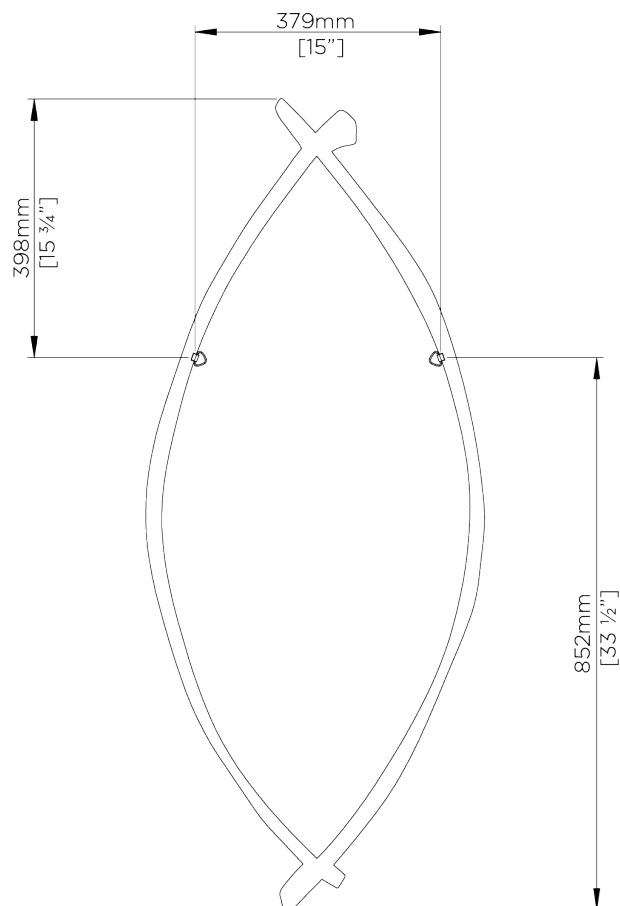

PORTA ROMANA

Pioche Mirror

WM29 | Bronzé

Shown in Bronzé

HEIGHT
1250mm | 49 1/4"

CONSTRUCTED FROM
Cast composite with decorative
finish

WIDTH
550mm | 21 3/4"

WEIGHT
6.5 kg | 14.3 lbs

DEPTH
55mm | 2 1/4"

FINISHES
1 Bronzé
2 French Brass

Pioche Mirror

WM29

HEIGHT
1250mm | 49 1/4"

WIDTH
550mm | 21 3/4"

DEPTH
55mm | 2 1/4"

© Porta Romana 2022