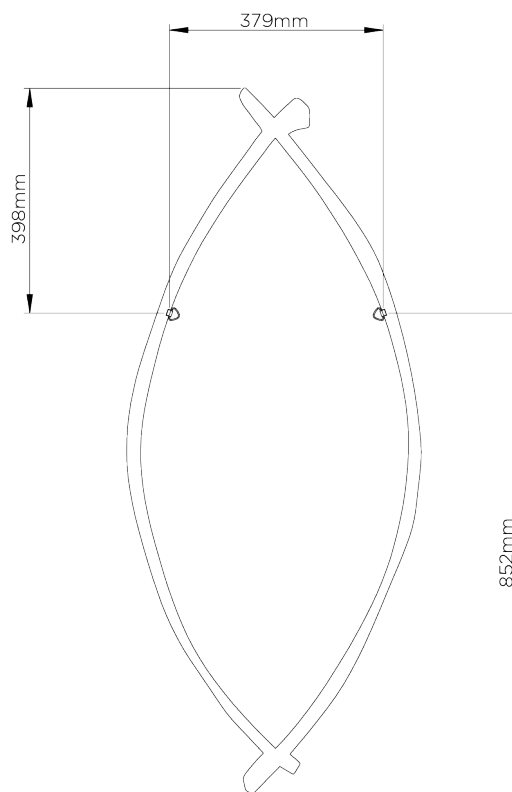

PORTA ROMANA

Pioche Mirror

WM29 | Bronze

Shown in Bronzé

HEIGHT
1250mm | 49 1/4"

CONSTRUCTED FROM
Cast composite with decorative
finish

WIDTH
550mm | 21 3/4"

WEIGHT
6.5 kg | 14.3 lbs

DEPTH
55mm | 2 1/4"

FINISHES
1 Bronzé
2 French Brass

Pioche Mirror

WM29

HEIGHT
1250mm | 49 1/4"

WIDTH
550mm | 21 3/4"

DEPTH
55mm | 2 1/4"

FRONT

SIDE

BACK

It is not recommended to pre-drill holes for wall fixings (this is due to the hand-made nature of each piece)

© Porta Romana 2022

Dimensions and weights are provided as a guide. All Porta Romana Products are made by hand and variations can occur in some products. The products you are buying or marketing are exclusive designs belonging to Porta Romana. Please do not submit design sheets featuring our products to other manufacturing companies nor to other parties who might. Any manufacturer found to be reproducing Porta Romana products will be breaching copyright law and will be actively pursued