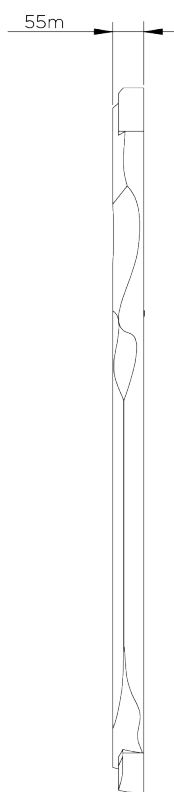

PORTA ROMANA

Pioche Mirror

WM29 | Bronze

Shown in Bronzé

HEIGHT
1250mm | 49 1/4"

CONSTRUCTED FROM
Cast composite with decorative
finish

WIDTH
550mm | 21 3/4"

WEIGHT
6.5 kg | 14.3 lbs

DEPTH
55mm | 2 1/4"

FINISHES
1 Bronzé
2 French Brass

Pioche Mirror

WM29

HEIGHT
1250mm | 49 1/4"

WIDTH
550mm | 21 3/4"

DEPTH
55mm | 2 1/4"

FRONT

SIDE

BACK

It is not recommended to pre-drill holes for wall fixings (this is due to the hand-made nature of each piece)

© Porta Romana 2022

Dimensions and weights are provided as a guide. All Porta Romana Products are made by hand and variations can occur in some products. The products you are buying or marketing are exclusive designs belonging to Porta Romana. Please do not submit design sheets featuring our products to other manufacturing companies nor to other parties who might. Any manufacturer found to be reproducing Porta Romana products will be breaching copyright law and will be actively pursued