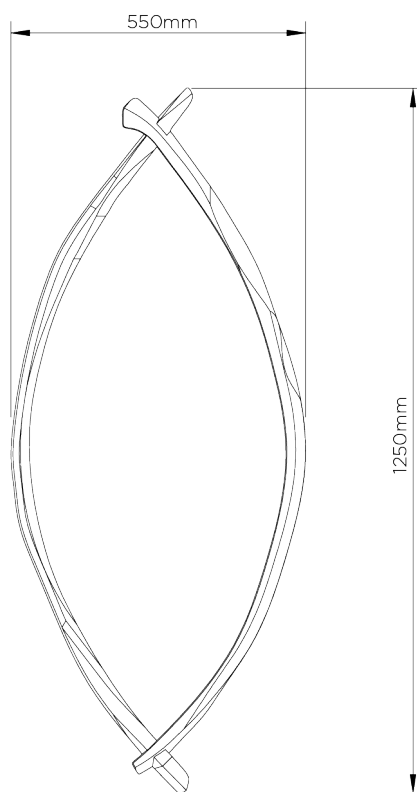

PORTA ROMANA

Pioche Mirror

WM29 | Bronze

Shown in Bronzé

HEIGHT
1250mm | 49 1/4"

CONSTRUCTED FROM
Cast composite with decorative
finish

WIDTH
550mm | 21 3/4"

WEIGHT
6.5 kg | 14.3 lbs

DEPTH
55mm | 2 1/4"

FINISHES
1 Bronzé
2 French Brass

Pioche Mirror

WM29

HEIGHT
1250mm | 49 1/4"

WIDTH
550mm | 21 3/4"

DEPTH
55mm | 2 1/4"

FRONT

SIDE

BACK

It is not recommended to pre-drill holes for wall fixings (this is due to the hand-made nature of each piece)

© Porta Romana 2022

Dimensions and weights are provided as a guide. All Porta Romana Products are made by hand and variations can occur in some products. The products you are buying or marketing are exclusive designs belonging to Porta Romana. Please do not submit design sheets featuring our products to other manufacturing companies nor to other parties who might. Any manufacturer found to be reproducing Porta Romana products will be breaching copyright law and will be actively pursued