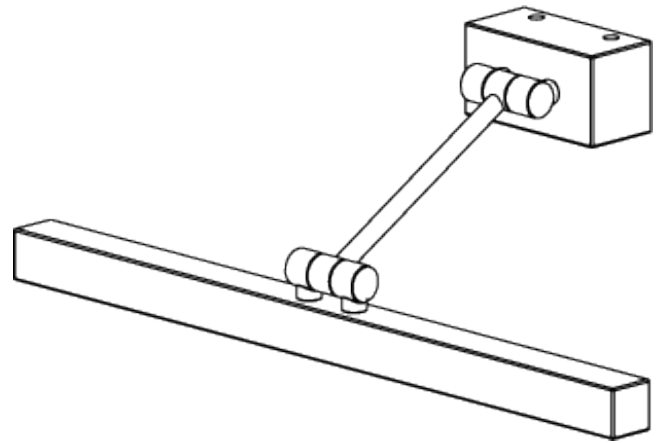

## Picture Light

PL04 | Brushed Nickel

Shown in Brushed Nickel

HEIGHT  
45mm | 2"

CONSTRUCTED FROM  
Patinated or Nickel Plated Brass

MAX WATTAGE  
8W

WIDTH  
406mm | 16"

PROJECTION  
197mm | 8"

# Picture Light PL04

HEIGHT  
45mm | 2"

WIDTH  
406mm | 16"

© Porta Romana 2022

Dimensions and weights are provided as a guide. All Porta Romana Products are made by hand and variations can occur in some products. The products you are buying or marketing are exclusive designs belonging to Porta Romana. Please do not submit design sheets featuring our products to other manufacturing companies nor to other parties who might. Any manufacturer found to be reproducing Porta Romana products will be breaching copyright law and will be actively pursued