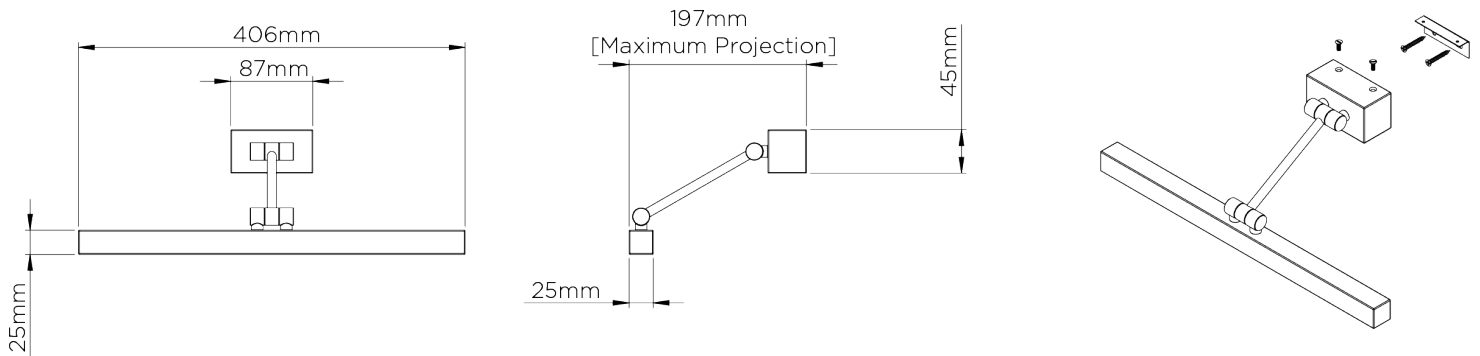

## Picture Light

PL04 | Brushed Nickel

Shown in Brushed Nickel

HEIGHT  
45mm | 2"

CONSTRUCTED FROM  
Patinated or Nickel Plated Brass

MAX WATTAGE  
8W

WIDTH  
406mm | 16"

PROJECTION  
197mm | 8"

# Picture Light PL04

HEIGHT  
45mm | 2"

WIDTH  
406mm | 16"

© Porta Romana 2022

Dimensions and weights are provided as a guide. All Porta Romana Products are made by hand and variations can occur in some products. The products you are buying or marketing are exclusive designs belonging to Porta Romana. Please do not submit design sheets featuring our products to other manufacturing companies nor to other parties who might. Any manufacturer found to be reproducing Porta Romana products will be breaching copyright law and will be actively pursued