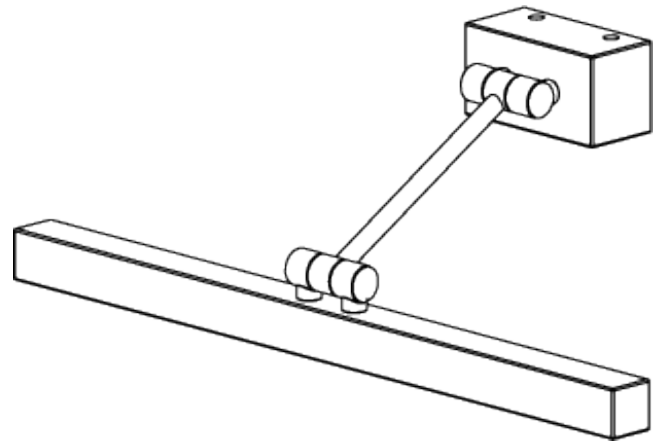

## Picture Light

PL04 | Brushed Bronze

Shown in Bronze

HEIGHT  
45mm | 2"

CONSTRUCTED FROM  
Patinated or Nickel Plated Brass

MAX WATTAGE  
8W

WIDTH  
406mm | 16"

PROJECTION  
197mm | 8"

# Picture Light PL04

HEIGHT  
45mm | 2"

WIDTH  
406mm | 16"

© Porta Romana 2022

Dimensions and weights are provided as a guide. All Porta Romana Products are made by hand and variations can occur in some products. The products you are buying or marketing are exclusive designs belonging to Porta Romana. Please do not submit design sheets featuring our products to other manufacturing companies nor to other parties who might. Any manufacturer found to be reproducing Porta Romana products will be breaching copyright law and will be actively pursued