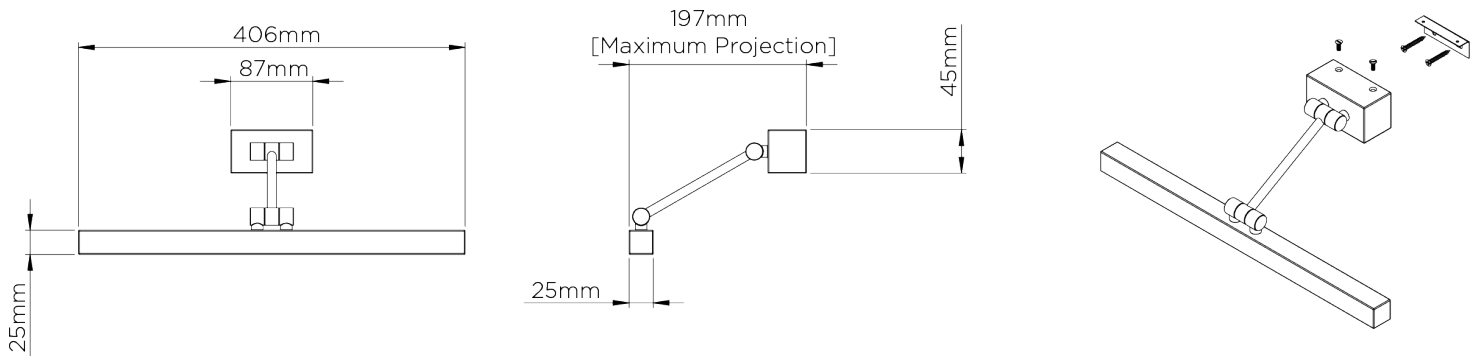

## Picture Light

PL04 | Brushed Bronze

Shown in Bronze

HEIGHT  
45mm | 2"

CONSTRUCTED FROM  
Patinated or Nickel Plated Brass

MAX WATTAGE  
8W

WIDTH  
406mm | 16"

PROJECTION  
197mm | 8"

# Picture Light PL04

HEIGHT  
45mm | 2"

WIDTH  
406mm | 16"

© Porta Romana 2022

Dimensions and weights are provided as a guide. All Porta Romana Products are made by hand and variations can occur in some products. The products you are buying or marketing are exclusive designs belonging to Porta Romana. Please do not submit design sheets featuring our products to other manufacturing companies nor to other parties who might. Any manufacturer found to be reproducing Porta Romana products will be breaching copyright law and will be actively pursued