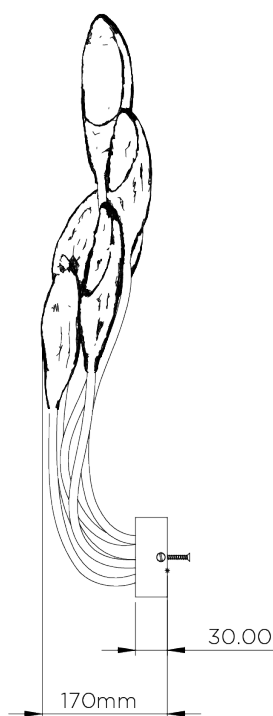

PORTA ROMANA

Oyster Wall Light

TWL133 | Plaster White

Shown in Plaster White

HEIGHT
580mm | 23"

WIDTH
370mm | 14 3/4"

CONSTRUCTED FROM
Cast composite and metal with decorative finish

WEIGHT
1.2 kg | 2.64 lbs

PROJECTION
170mm | 6 3/4"

MAX WATTAGE
5 x 5W

LAMP
5 x 12V DC LED G4 Bulb

Product is not compatible with Halogen G4 Bulbs.

VOLTAGE
220-240V

FINISHES
1 Plaster White

THIS PRODUCT REQUIRES A WALL CAVITY

Oyster Wall Light

TWL133

HEIGHT
580mm | 23"

WIDTH
370mm | 14 3/4"

© Porta Romana 2022

Dimensions and weights are provided as a guide. All Porta Romana Products are made by hand and variations can occur in some products. The products you are buying or marketing are exclusive designs belonging to Porta Romana. Please do not submit design sheets featuring our products to other manufacturing companies nor to other parties who might. Any manufacturer found to be reproducing Porta Romana products will be breaching copyright law and will be actively pursued