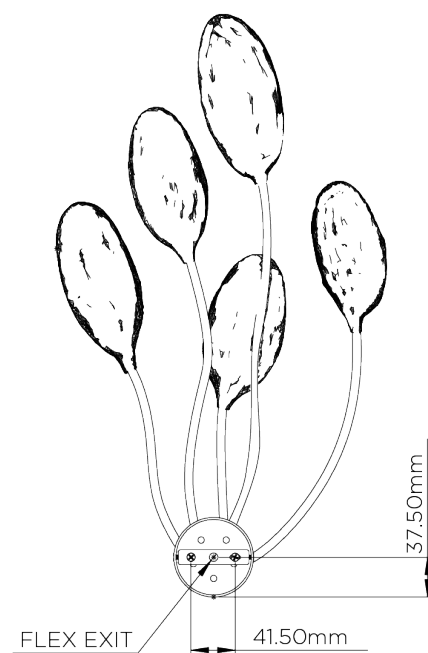

PORTA ROMANA

Oyster Wall Light

TWL133 | Plaster White

Shown in Plaster White

HEIGHT
580mm | 23"

WIDTH
370mm | 14 3/4"

CONSTRUCTED FROM
Cast composite and metal with decorative finish

WEIGHT
1.2 kg | 2.64 lbs

PROJECTION
170mm | 6 3/4"

MAX WATTAGE
5 x 5W

LAMP
5 x 12V DC LED G4 Bulb

Product is not compatible with Halogen G4 Bulbs.

VOLTAGE
220-240V

FINISHES
1 Plaster White

THIS PRODUCT REQUIRES A WALL CAVITY

Oyster Wall Light

TWL133

HEIGHT
580mm | 23"

WIDTH
370mm | 14 3/4"

© Porta Romana 2022

Dimensions and weights are provided as a guide. All Porta Romana Products are made by hand and variations can occur in some products. The products you are buying or marketing are exclusive designs belonging to Porta Romana. Please do not submit design sheets featuring our products to other manufacturing companies nor to other parties who might. Any manufacturer found to be reproducing Porta Romana products will be breaching copyright law and will be actively pursued