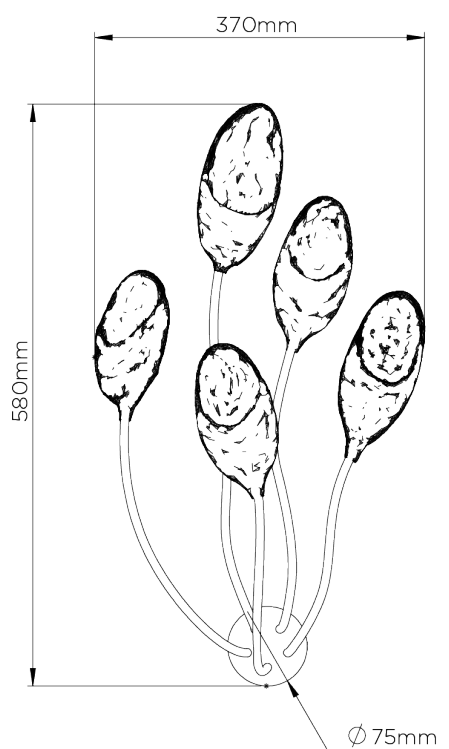

PORTA ROMANA

Oyster Wall Light

TWL133 | Plaster White

Shown in Plaster White

HEIGHT
580mm | 23"

WIDTH
370mm | 14 3/4"

CONSTRUCTED FROM
Cast composite and metal with decorative finish

WEIGHT
1.2 kg | 2.64 lbs

PROJECTION
170mm | 6 3/4"

MAX WATTAGE
5 x 5W

LAMP
5 x 12V DC LED G4 Bulb

Product is not compatible with Halogen G4 Bulbs.

VOLTAGE
220-240V

FINISHES
1 Plaster White

THIS PRODUCT REQUIRES A WALL CAVITY

Oyster Wall Light

TWL133

HEIGHT
580mm | 23"

WIDTH
370mm | 14 3/4"

© Porta Romana 2022

Dimensions and weights are provided as a guide. All Porta Romana Products are made by hand and variations can occur in some products. The products you are buying or marketing are exclusive designs belonging to Porta Romana. Please do not submit design sheets featuring our products to other manufacturing companies nor to other parties who might. Any manufacturer found to be reproducing Porta Romana products will be breaching copyright law and will be actively pursued