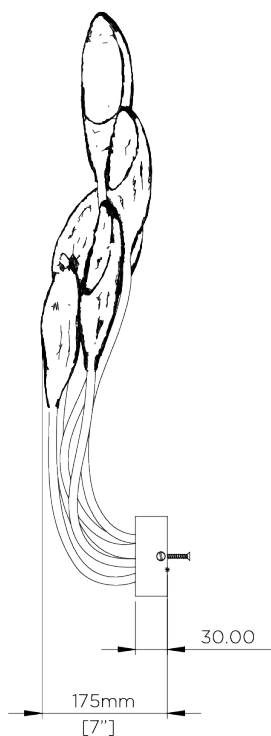

PORTA ROMANA

Oyster Wall Light

TWL133 | Plaster White

Shown in Plaster White

HEIGHT
580mm | 23"

WIDTH
370mm | 14 3/4"

CONSTRUCTED FROM
Cast composite and metal with decorative finish

WEIGHT
1.2 kg | 2.64 lbs

PROJECTION
170mm | 6 3/4"

MAX WATTAGE
5 x 5W

LAMP
5 x 12V DC LED G4 bulb

Product is not compatible with Halogen G4 Bulbs

VOLTAGE
120V

FINISHES
1 Plaster White

THIS PRODUCT REQUIRES A WALL CAVITY

Oyster Wall Light

TWL133

HEIGHT
580mm | 23"

WIDTH
370mm | 14 3/4"

© Porta Romana 2022

Dimensions and weights are provided as a guide. All Porta Romana Products are made by hand and variations can occur in some products. The products you are buying or marketing are exclusive designs belonging to Porta Romana. Please do not submit design sheets featuring our products to other manufacturing companies nor to other parties who might. Any manufacturer found to be reproducing Porta Romana products will be breaching copyright law and will be actively pursued