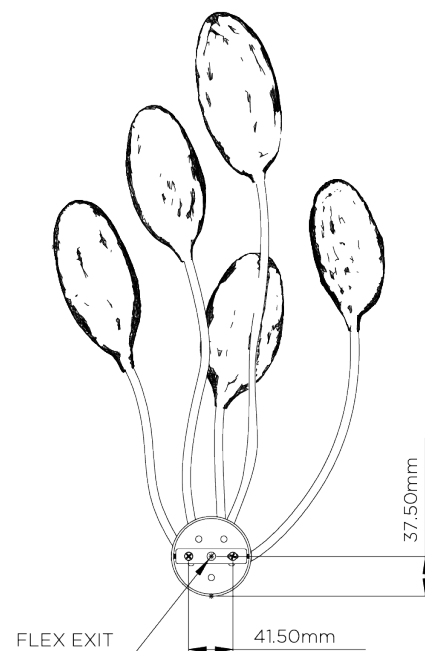

PORTA ROMANA

Oyster Wall Light

TWL133 | Plaster White

Shown in Plaster White

HEIGHT
580mm | 23"

WIDTH
370mm | 14 3/4"

CONSTRUCTED FROM
Cast composite and metal with decorative finish

WEIGHT
1.2 kg | 2.64 lbs

PROJECTION
170mm | 6 3/4"

MAX WATTAGE
5 x 5W

LAMP
5 x 12V DC LED G4 bulb

Product is not compatible with Halogen G4 Bulbs

VOLTAGE
120V

FINISHES
1 Plaster White

THIS PRODUCT REQUIRES A WALL CAVITY

Oyster Wall Light

TWL133

HEIGHT
580mm | 23"

WIDTH
370mm | 14 3/4"

© Porta Romana 2022

Dimensions and weights are provided as a guide. All Porta Romana Products are made by hand and variations can occur in some products. The products you are buying or marketing are exclusive designs belonging to Porta Romana. Please do not submit design sheets featuring our products to other manufacturing companies nor to other parties who might. Any manufacturer found to be reproducing Porta Romana products will be breaching copyright law and will be actively pursued