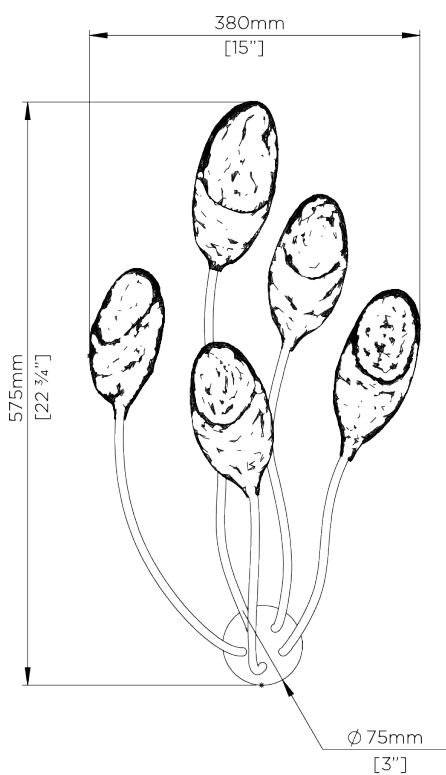

PORTA ROMANA

Oyster Wall Light

TWL133 | Plaster White

Shown in Plaster White

HEIGHT
580mm | 23"

WIDTH
370mm | 14 3/4"

CONSTRUCTED FROM
Cast composite and metal with decorative finish

WEIGHT
1.2 kg | 2.64 lbs

PROJECTION
170mm | 6 3/4"

MAX WATTAGE
5 x 5W

LAMP
5 x 12V DC LED G4 bulb

Product is not compatible with Halogen G4 Bulbs

VOLTAGE
120V

FINISHES
1 Plaster White

THIS PRODUCT REQUIRES A WALL CAVITY

Oyster Wall Light

TWL133

HEIGHT
580mm | 23"

WIDTH
370mm | 14 3/4"

© Porta Romana 2022

Dimensions and weights are provided as a guide. All Porta Romana Products are made by hand and variations can occur in some products. The products you are buying or marketing are exclusive designs belonging to Porta Romana. Please do not submit design sheets featuring our products to other manufacturing companies nor to other parties who might. Any manufacturer found to be reproducing Porta Romana products will be breaching copyright law and will be actively pursued