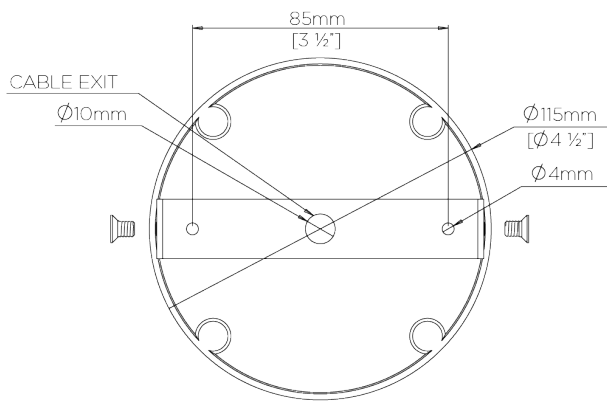

## Oyster Ceiling Light

MCL84 | Plaster White

Shown in Plaster White

**WIDTH**  
1100mm | 43 1/4"

**CONSTRUCTED FROM**  
Cast composite and metal with decorative finish

**MAX WATTAGE**  
8 x 5W Max

**MINIMUM DROP**  
750mm | 29 3/4"

**WEIGHT**  
9 kg | 19.8 lbs

**LAMP**  
8 x 12V DC LED G4 bulb

**MAXIMUM DROP**  
1750mm | 69"

Product is not compatible with Halogen G4 Bulbs

**VOLTAGE**  
120V

**FINISHES**  
1 Plaster White

# Oyster Ceiling Light

MCL84

WIDTH  
1100mm | 43 1/4"

MINIMUM DROP  
750mm | 29 3/4"

MAXIMUM DROP  
1750mm | 69"

CEILING ROSE DETAIL

© Porta Romana 2022

Dimensions and weights are provided as a guide. All Porta Romana Products are made by hand and variations can occur in some products. The products you are buying or marketing are exclusive designs belonging to Porta Romana. Please do not submit design sheets featuring our products to other manufacturing companies nor to other parties who might. Any manufacturer found to be reproducing Porta Romana products will be breaching copyright law and will be actively pursued