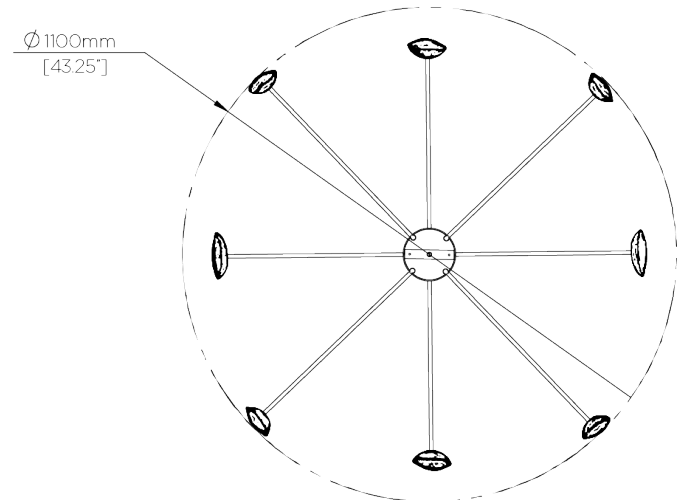

## Oyster Ceiling Light

MCL84 | Plaster White

Shown in Plaster White

**WIDTH**  
1100mm | 43 1/4"

**CONSTRUCTED FROM**  
Cast composite and metal with decorative finish

**MAX WATTAGE**  
8 x 5W Max

**MINIMUM DROP**  
750mm | 29 3/4"

**WEIGHT**  
9 kg | 19.8 lbs

**LAMP**  
8 x 12V DC LED G4 bulb

**MAXIMUM DROP**  
1750mm | 69"

Product is not compatible with Halogen G4 Bulbs

**VOLTAGE**  
120V

**FINISHES**  
1 Plaster White

# Oyster Ceiling Light

MCL84

WIDTH  
1100mm | 43 1/4"

MINIMUM DROP  
750mm | 29 3/4"

MAXIMUM DROP  
1750mm | 69"

CEILING ROSE DETAIL

© Porta Romana 2022

Dimensions and weights are provided as a guide. All Porta Romana Products are made by hand and variations can occur in some products. The products you are buying or marketing are exclusive designs belonging to Porta Romana. Please do not submit design sheets featuring our products to other manufacturing companies nor to other parties who might. Any manufacturer found to be reproducing Porta Romana products will be breaching copyright law and will be actively pursued