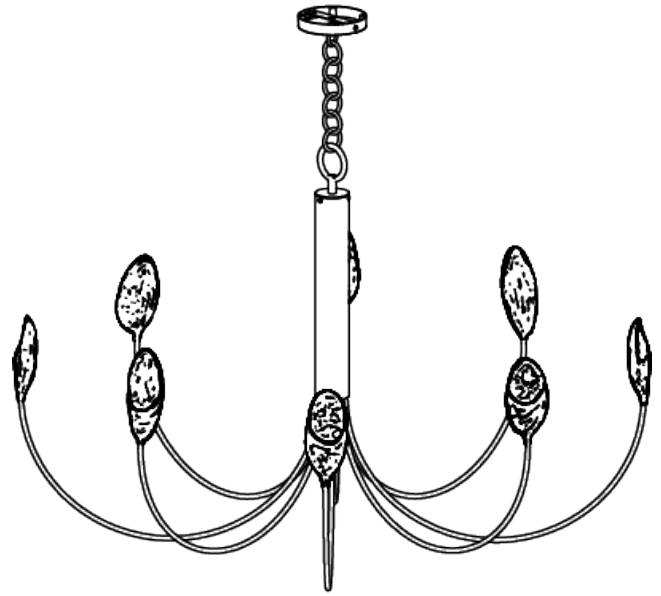

## Oyster Ceiling Light

MCL84 | Plaster White

Shown in Plaster White

**WIDTH**  
1100mm | 43 1/4"

**CONSTRUCTED FROM**  
Cast composite and metal with decorative finish

**MAX WATTAGE**  
8 x 5W Max

**MINIMUM DROP**  
750mm | 29 3/4"

**WEIGHT**  
9 kg | 19.8 lbs

**LAMP**  
8 x 12V DC LED G4 bulb

**MAXIMUM DROP**  
1750mm | 69"

Product is not compatible with Halogen G4 Bulbs

**VOLTAGE**  
120V

**FINISHES**  
1 Plaster White

# Oyster Ceiling Light

MCL84

WIDTH  
1100mm | 43 1/4"

MINIMUM DROP  
750mm | 29 3/4"

MAXIMUM DROP  
1750mm | 69"

CEILING ROSE DETAIL

© Porta Romana 2022

Dimensions and weights are provided as a guide. All Porta Romana Products are made by hand and variations can occur in some products. The products you are buying or marketing are exclusive designs belonging to Porta Romana. Please do not submit design sheets featuring our products to other manufacturing companies nor to other parties who might. Any manufacturer found to be reproducing Porta Romana products will be breaching copyright law and will be actively pursued