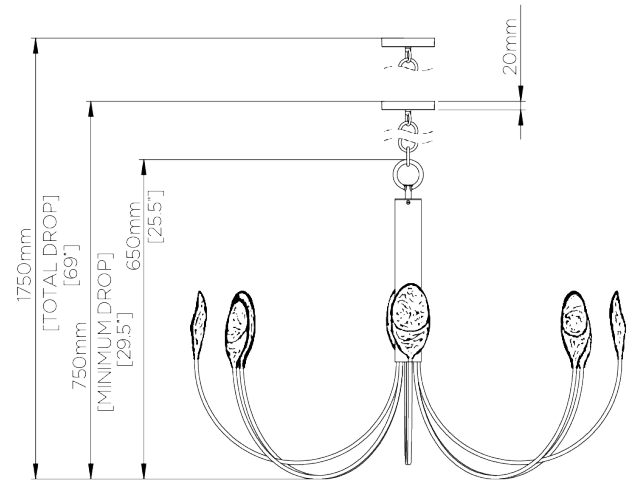

## Oyster Ceiling Light

MCL84 | Plaster White

Shown in Plaster White

**WIDTH**  
1100mm | 43 1/4"

**CONSTRUCTED FROM**  
Cast composite and metal with decorative finish

**MAX WATTAGE**  
8 x 5W Max

**MINIMUM DROP**  
750mm | 29 3/4"

**WEIGHT**  
9 kg | 19.8 lbs

**LAMP**  
8 x 12V DC LED G4 bulb

**MAXIMUM DROP**  
1750mm | 69"

Product is not compatible with Halogen G4 Bulbs

**VOLTAGE**  
120V

**FINISHES**  
1 Plaster White

# Oyster Ceiling Light

MCL84

WIDTH  
1100mm | 43 1/4"

MINIMUM DROP  
750mm | 29 3/4"

MAXIMUM DROP  
1750mm | 69"

CEILING ROSE DETAIL

© Porta Romana 2022

Dimensions and weights are provided as a guide. All Porta Romana Products are made by hand and variations can occur in some products. The products you are buying or marketing are exclusive designs belonging to Porta Romana. Please do not submit design sheets featuring our products to other manufacturing companies nor to other parties who might. Any manufacturer found to be reproducing Porta Romana products will be breaching copyright law and will be actively pursued