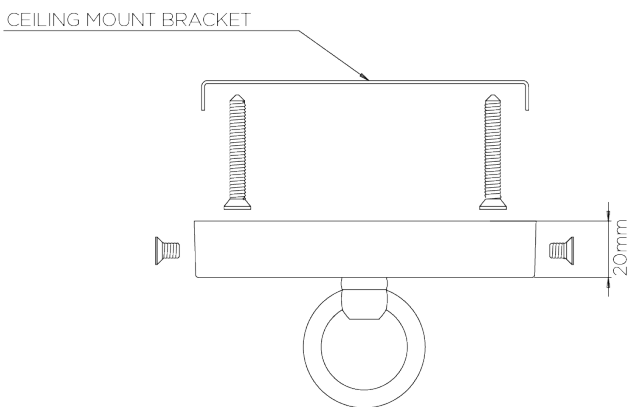

## Oyster Ceiling Light

MCL84 | Plaster White

Shown in Plaster White

**WIDTH**  
1100mm | 43 1/4"

**CONSTRUCTED FROM**  
Cast composite and metal with decorative finish

**MAX WATTAGE**  
8 x 5W Max

**MINIMUM DROP**  
750mm | 29 3/4"

**WEIGHT**  
9 kg | 19.8 lbs

**LAMP**  
8 x 12V DC LED G4 bulb

**MAXIMUM DROP**  
1750mm | 69"

Product is not compatible with Halogen G4 Bulbs

**VOLTAGE**  
120V

**FINISHES**  
1 Plaster White

# Oyster Ceiling Light

MCL84

WIDTH  
1100mm | 43 1/4"

MINIMUM DROP  
750mm | 29 3/4"

MAXIMUM DROP  
1750mm | 69"

CEILING ROSE DETAIL

© Porta Romana 2022

Dimensions and weights are provided as a guide. All Porta Romana Products are made by hand and variations can occur in some products. The products you are buying or marketing are exclusive designs belonging to Porta Romana. Please do not submit design sheets featuring our products to other manufacturing companies nor to other parties who might. Any manufacturer found to be reproducing Porta Romana products will be breaching copyright law and will be actively pursued