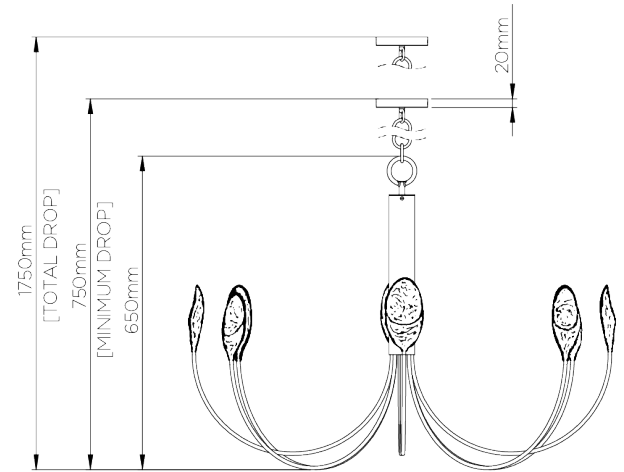

PORTA ROMANA

Oyster Ceiling Light

MCL84 | Plaster White

Shown in Plaster White

WIDTH
1100mm | 43 1/4"

CONSTRUCTED FROM
Cast composite and metal with decorative finish

MAX WATTAGE
8 x 5W MAX

MINIMUM DROP
750mm | 29 3/4"

WEIGHT
9 kg | 19.8 lbs

LAMP
8 x 12V DC LED G4 Bulb

MAXIMUM DROP
1750mm | 69"

Product is not compatible with Halogen G4 Bulbs.

VOLTAGE
220-240V

FINISHES
1 Plaster White

Oyster Ceiling Light

MCL84

WIDTH
1100mm | 43 1/4"

MINIMUM DROP
750mm | 29 3/4"

MAXIMUM DROP
1750mm | 69"

CEILING ROSE DETAIL

© Porta Romana 2022

Dimensions and weights are provided as a guide. All Porta Romana Products are made by hand and variations can occur in some products. The products you are buying or marketing are exclusive designs belonging to Porta Romana. Please do not submit design sheets featuring our products to other manufacturing companies nor to other parties who might. Any manufacturer found to be reproducing Porta Romana products will be breaching copyright law and will be actively pursued