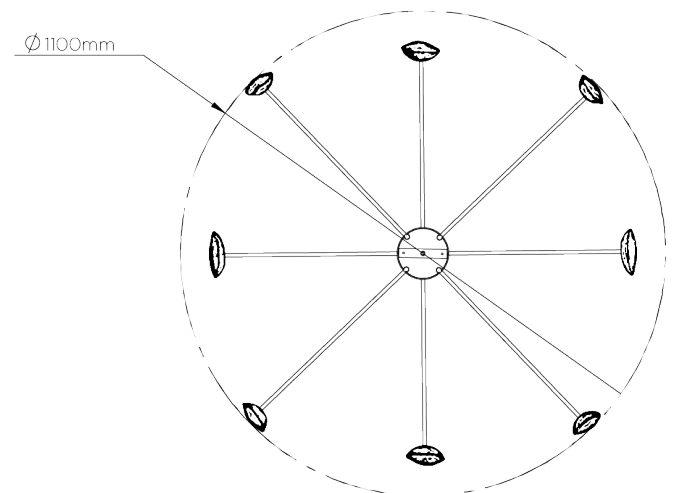

PORTA ROMANA

Oyster Ceiling Light

MCL84 | Plaster White

Shown in Plaster White

WIDTH
1100mm | 43 1/4"

CONSTRUCTED FROM
Cast composite and metal with decorative finish

MAX WATTAGE
8 x 5W MAX

MINIMUM DROP
750mm | 29 3/4"

WEIGHT
9 kg | 19.8 lbs

LAMP
8 x 12V DC LED G4 Bulb

MAXIMUM DROP
1750mm | 69"

Product is not compatible with Halogen G4 Bulbs.

VOLTAGE
220-240V

FINISHES
1 Plaster White

Oyster Ceiling Light

MCL84

WIDTH
1100mm | 43 1/4"

MINIMUM DROP
750mm | 29 3/4"

MAXIMUM DROP
1750mm | 69"

CEILING ROSE DETAIL

© Porta Romana 2022

Dimensions and weights are provided as a guide. All Porta Romana Products are made by hand and variations can occur in some products. The products you are buying or marketing are exclusive designs belonging to Porta Romana. Please do not submit design sheets featuring our products to other manufacturing companies nor to other parties who might. Any manufacturer found to be reproducing Porta Romana products will be breaching copyright law and will be actively pursued