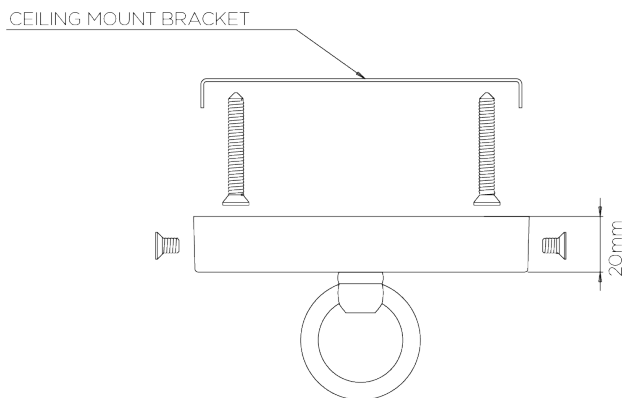

PORTA ROMANA

Oyster Ceiling Light

MCL84 | Plaster White

Shown in Plaster White

WIDTH
1100mm | 43 1/4"

CONSTRUCTED FROM
Cast composite and metal with decorative finish

MAX WATTAGE
8 x 5W MAX

MINIMUM DROP
750mm | 29 3/4"

WEIGHT
9 kg | 19.8 lbs

LAMP
8 x 12V DC LED G4 Bulb

MAXIMUM DROP
1750mm | 69"

Product is not compatible with Halogen G4 Bulbs.

VOLTAGE
220-240V

FINISHES
1 Plaster White

Oyster Ceiling Light

MCL84

WIDTH
1100mm | 43 1/4"

MINIMUM DROP
750mm | 29 3/4"

MAXIMUM DROP
1750mm | 69"

CEILING ROSE DETAIL

© Porta Romana 2022

Dimensions and weights are provided as a guide. All Porta Romana Products are made by hand and variations can occur in some products. The products you are buying or marketing are exclusive designs belonging to Porta Romana. Please do not submit design sheets featuring our products to other manufacturing companies nor to other parties who might. Any manufacturer found to be reproducing Porta Romana products will be breaching copyright law and will be actively pursued