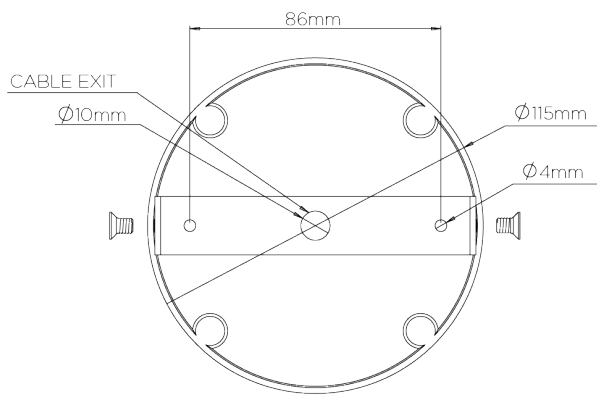

PORTA ROMANA

Oyster Ceiling Light

MCL84 | Plaster White

Shown in Plaster White

WIDTH
1100mm | 43 1/4"

CONSTRUCTED FROM
Cast composite and metal with decorative finish

MAX WATTAGE
8 x 5W MAX

MINIMUM DROP
750mm | 29 3/4"

WEIGHT
9 kg | 19.8 lbs

LAMP
8 x 12V DC LED G4 Bulb

MAXIMUM DROP
1750mm | 69"

Product is not compatible with Halogen G4 Bulbs.

VOLTAGE
220-240V

FINISHES
1 Plaster White

Oyster Ceiling Light

MCL84

WIDTH
1100mm | 43 1/4"

MINIMUM DROP
750mm | 29 3/4"

MAXIMUM DROP
1750mm | 69"

CEILING ROSE DETAIL

© Porta Romana 2022

Dimensions and weights are provided as a guide. All Porta Romana Products are made by hand and variations can occur in some products. The products you are buying or marketing are exclusive designs belonging to Porta Romana. Please do not submit design sheets featuring our products to other manufacturing companies nor to other parties who might. Any manufacturer found to be reproducing Porta Romana products will be breaching copyright law and will be actively pursued