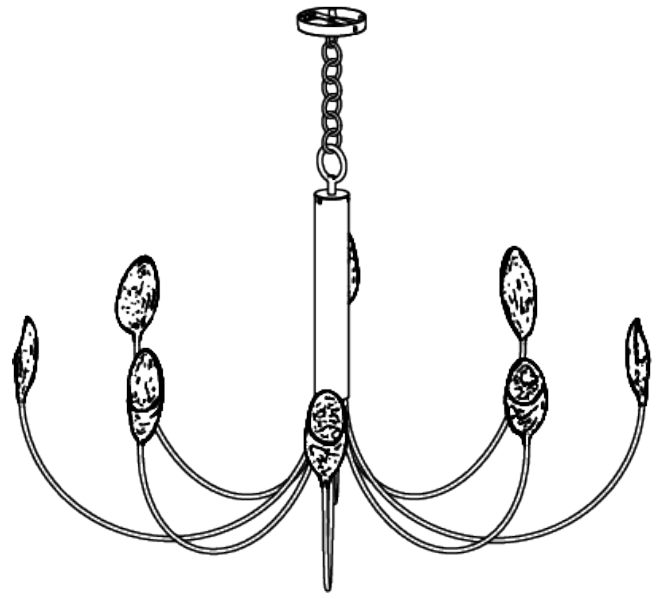

PORTA ROMANA

Oyster Ceiling Light

MCL84 | Plaster White

Shown in Plaster White

WIDTH
1100mm | 43 1/4"

CONSTRUCTED FROM
Cast composite and metal with decorative finish

MAX WATTAGE
8 x 5W MAX

MINIMUM DROP
750mm | 29 3/4"

WEIGHT
9 kg | 19.8 lbs

LAMP
8 x 12V DC LED G4 Bulb

MAXIMUM DROP
1750mm | 69"

Product is not compatible with Halogen G4 Bulbs.

VOLTAGE
220-240V

FINISHES
1 Plaster White

Oyster Ceiling Light

MCL84

WIDTH
1100mm | 43 1/4"

MINIMUM DROP
750mm | 29 3/4"

MAXIMUM DROP
1750mm | 69"

CEILING ROSE DETAIL

© Porta Romana 2022

Dimensions and weights are provided as a guide. All Porta Romana Products are made by hand and variations can occur in some products. The products you are buying or marketing are exclusive designs belonging to Porta Romana. Please do not submit design sheets featuring our products to other manufacturing companies nor to other parties who might. Any manufacturer found to be reproducing Porta Romana products will be breaching copyright law and will be actively pursued