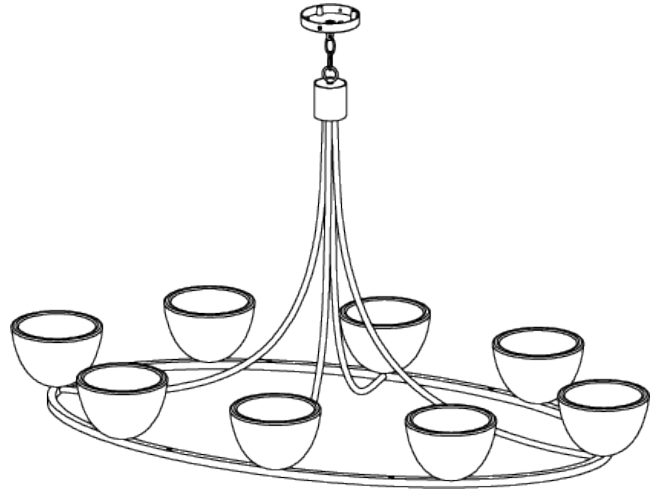

PORTA ROMANA

Oval Compton Chandelier

MCL65A | Plaster White

Plaster White

WIDTH
1330mm | 52 1/2"

CONSTRUCTED FROM
Cast composite and metal with decorative finish

MAX WATTAGE
25W

DEPTH
790mm | 31 1/4"

WEIGHT
13.5 kg | 29.7 lbs

LAMP
8 x T-4 G-9 Lamp

MINIMUM DROP
1035mm | 40 3/4"

VOLTAGE
120V

MAXIMUM DROP
1995mm | 78 3/4"

DROPS AVAILABLE
1800mm / Custom

FINISHES
1 Plaster White

Oval Compton Chandelier

MCL65A

WIDTH
1330mm | 52 1/2"

DEPTH
790mm | 31 1/4"

MINIMUM DROP
1035mm | 40 3/4"

MAXIMUM DROP
1995mm | 78 3/4"

DROPS AVAILABLE
1800mm / Custom

CEILING ROSE DETAIL

© Porta Romana 2022