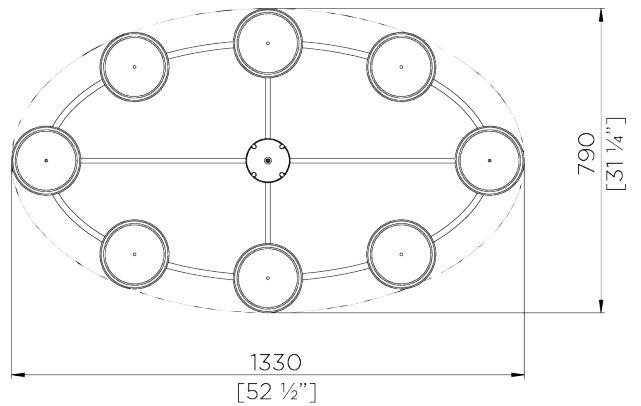

PORTA ROMANA

Oval Compton Chandelier

MCL65A | Plaster White

Plaster White

WIDTH
1330mm | 52 1/2"

CONSTRUCTED FROM
Cast composite and metal with decorative finish

MAX WATTAGE
25W

DEPTH
790mm | 31 1/4"

WEIGHT
13.5 kg | 29.7 lbs

LAMP
8 x T-4 G-9 Lamp

MINIMUM DROP
1035mm | 40 3/4"

VOLTAGE
120V

MAXIMUM DROP
1995mm | 78 3/4"

DROPS AVAILABLE
1800mm / Custom

FINISHES
1 Plaster White

Oval Compton Chandelier

MCL65A

WIDTH
1330mm | 52 1/2"

DEPTH
790mm | 31 1/4"

MINIMUM DROP
1035mm | 40 3/4"

MAXIMUM DROP
1995mm | 78 3/4"

DROPS AVAILABLE
1800mm / Custom

CEILING ROSE DETAIL

© Porta Romana 2022