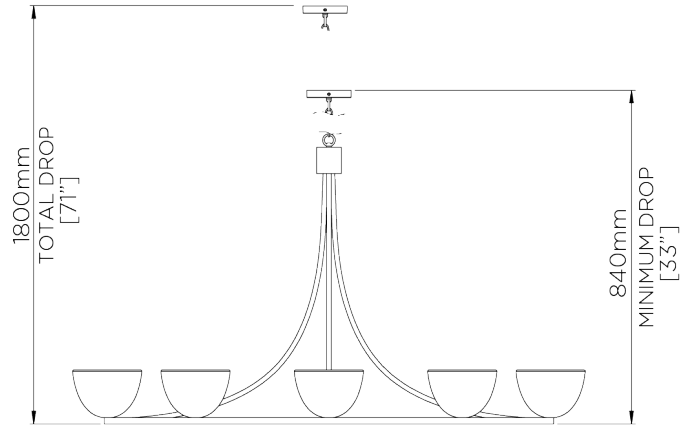

PORTA ROMANA

Oval Compton Chandelier

MCL65A | Plaster White

Plaster White

WIDTH
1330mm | 52 1/2"

CONSTRUCTED FROM
Cast composite and metal with decorative finish

MAX WATTAGE
25W

DEPTH
790mm | 31 1/4"

WEIGHT
13.5 kg | 29.7 lbs

LAMP
8 x T-4 G-9 Lamp

MINIMUM DROP
1035mm | 40 3/4"

VOLTAGE
120V

MAXIMUM DROP
1995mm | 78 3/4"

DROPS AVAILABLE
1800mm / Custom

FINISHES
1 Plaster White

Oval Compton Chandelier

MCL65A

WIDTH
1330mm | 52 1/2"

DEPTH
790mm | 31 1/4"

MINIMUM DROP
1035mm | 40 3/4"

MAXIMUM DROP
1995mm | 78 3/4"

DROPS AVAILABLE
1800mm / Custom

CEILING ROSE DETAIL

© Porta Romana 2022