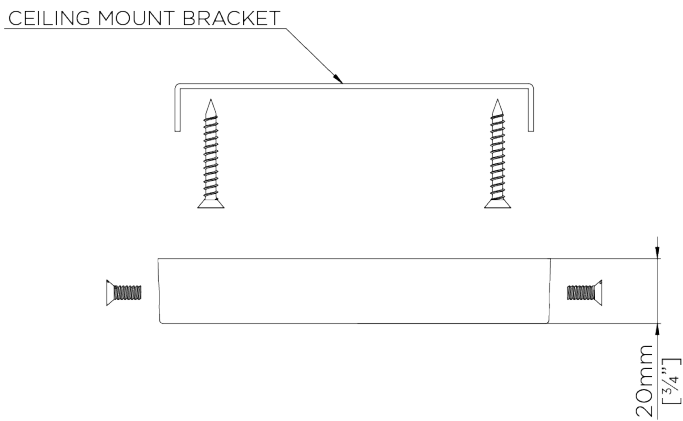

WEIGHT
13.5 kg | 29.7 lbs

LAMP
8 x T-4 G-9 Lamp

MINIMUM DROP
1035mm | 40 3/4"

VOLTAGE
120V

MAXIMUM DROP
1995mm | 78 3/4"

DROPS AVAILABLE
1800mm / Custom

FINISHES
1 Plaster White

Oval Compton Chandelier

MCL65A

WIDTH
1330mm | 52 1/2"

DEPTH
790mm | 31 1/4"

MINIMUM DROP
1035mm | 40 3/4"

MAXIMUM DROP
1995mm | 78 3/4"

DROPS AVAILABLE
1800mm / Custom

CEILING ROSE DETAIL

© Porta Romana 2022