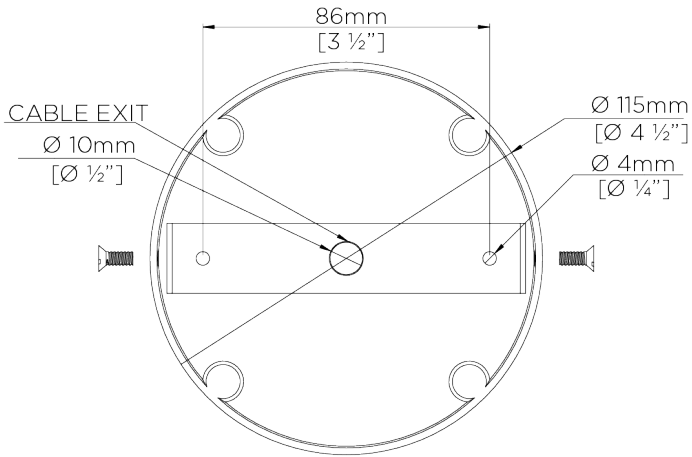

PORTA ROMANA

Oval Compton Chandelier

MCL65A | Plaster White

Plaster White

WIDTH
1330mm | 52 1/2"

CONSTRUCTED FROM
Cast composite and metal with decorative finish

MAX WATTAGE
25W

DEPTH
790mm | 31 1/4"

WEIGHT
13.5 kg | 29.7 lbs

LAMP
8 x T-4 G-9 Lamp

MINIMUM DROP
1035mm | 40 3/4"

VOLTAGE
120V

MAXIMUM DROP
1995mm | 78 3/4"

DROPS AVAILABLE
1800mm / Custom

FINISHES
1 Plaster White

Oval Compton Chandelier

MCL65A

WIDTH
1330mm | 52 1/2"

DEPTH
790mm | 31 1/4"

MINIMUM DROP
1035mm | 40 3/4"

MAXIMUM DROP
1995mm | 78 3/4"

DROPS AVAILABLE
1800mm / Custom

CEILING ROSE DETAIL

© Porta Romana 2022