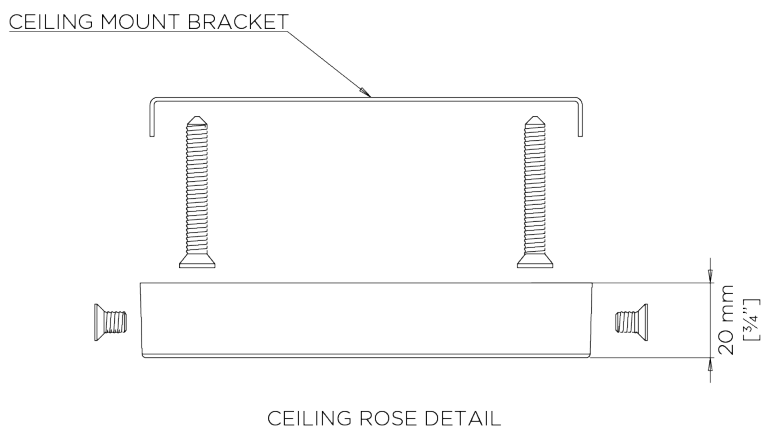

## Orbit 2 Chandelier

MCL53 | Bright Brass with Milk Glass

Shown in Bright Brass with Milk Glass

**WIDTH**  
900mm | 37 1/4"

**CONSTRUCTED FROM**  
Patinated brass or steel with blown  
and cast glass

**MAX WATTAGE**  
25W

**MINIMUM DROP**  
550mm | 21 3/4"

**WEIGHT**  
8.2 kg | 18.04 lbs

**LAMP**  
7 x T-4 G-9 Lamp

**MAXIMUM DROP**  
980mm | 38 1/2"

**VOLTAGE**  
120V

## MCL53

**WIDTH**  
900mm | 37 1/4"

**MINIMUM DROP**  
550mm | 21 3/4"

**MAXIMUM DROP**  
980mm | 38 1/2"

© Porta Romana 2022

Dimensions and weights are provided as a guide. All Porta Romana Products are made by hand and variations can occur in some products. The products you are buying or marketing are exclusive designs belonging to Porta Romana. Please do not submit design sheets featuring our products to other manufacturing companies nor to other parties who might. Any manufacturer found to be reproducing Porta Romana products will be breaching copyright law and will be actively pursued