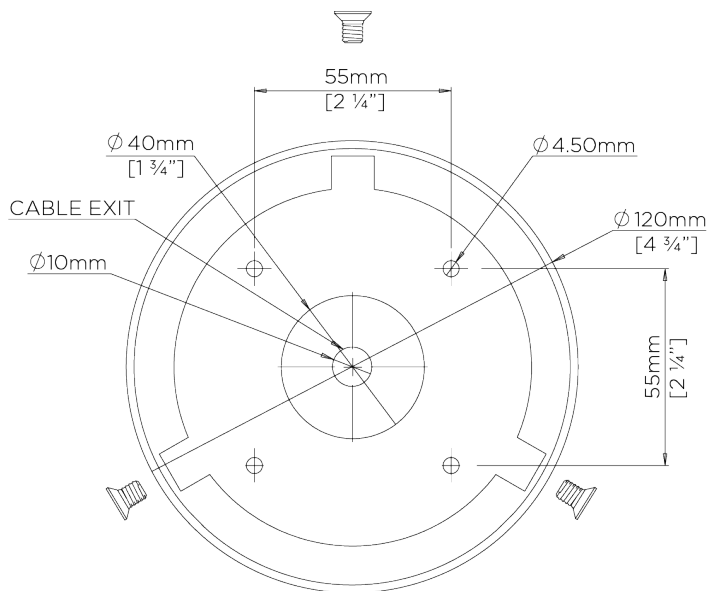

## Orbit 2 Chandelier

MCL53 | Bright Brass with Milk Glass

Shown in Bright Brass with Milk Glass

**WIDTH**  
900mm | 37 1/4"

**CONSTRUCTED FROM**  
Patinated brass or steel with blown  
and cast glass

**MAX WATTAGE**  
25W

**MINIMUM DROP**  
550mm | 21 3/4"

**WEIGHT**  
8.2 kg | 18.04 lbs

**LAMP**  
7 x T-4 G-9 Lamp

**MAXIMUM DROP**  
980mm | 38 1/2"

**VOLTAGE**  
120V

## MCL53

**WIDTH**  
900mm | 37 1/4"

**MINIMUM DROP**  
550mm | 21 3/4"

**MAXIMUM DROP**  
980mm | 38 1/2"

© Porta Romana 2022

Dimensions and weights are provided as a guide. All Porta Romana Products are made by hand and variations can occur in some products. The products you are buying or marketing are exclusive designs belonging to Porta Romana. Please do not submit design sheets featuring our products to other manufacturing companies nor to other parties who might. Any manufacturer found to be reproducing Porta Romana products will be breaching copyright law and will be actively pursued