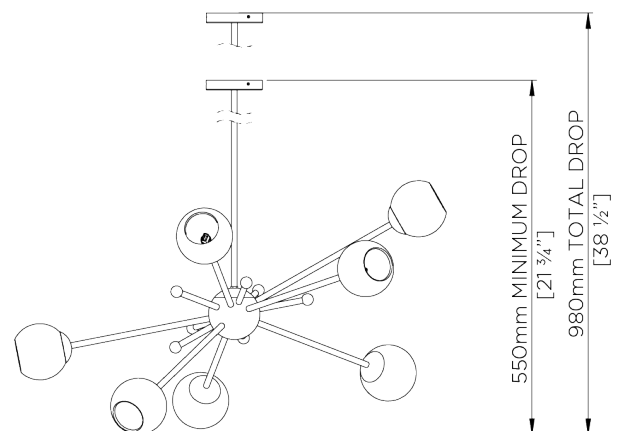

## Orbit 2 Chandelier

MCL53 | Bright Brass with Milk Glass

Shown in Bright Brass with Milk Glass

**WIDTH**  
900mm | 37 1/4"

**CONSTRUCTED FROM**  
Patinated brass or steel with blown  
and cast glass

**MAX WATTAGE**  
25W

**MINIMUM DROP**  
550mm | 21 3/4"

**WEIGHT**  
8.2 kg | 18.04 lbs

**LAMP**  
7 x T-4 G-9 Lamp

**MAXIMUM DROP**  
980mm | 38 1/2"

**VOLTAGE**  
120V

## MCL53

**WIDTH**  
900mm | 37 1/4"

**MINIMUM DROP**  
550mm | 21 3/4"

**MAXIMUM DROP**  
980mm | 38 1/2"

© Porta Romana 2022

Dimensions and weights are provided as a guide. All Porta Romana Products are made by hand and variations can occur in some products. The products you are buying or marketing are exclusive designs belonging to Porta Romana. Please do not submit design sheets featuring our products to other manufacturing companies nor to other parties who might. Any manufacturer found to be reproducing Porta Romana products will be breaching copyright law and will be actively pursued