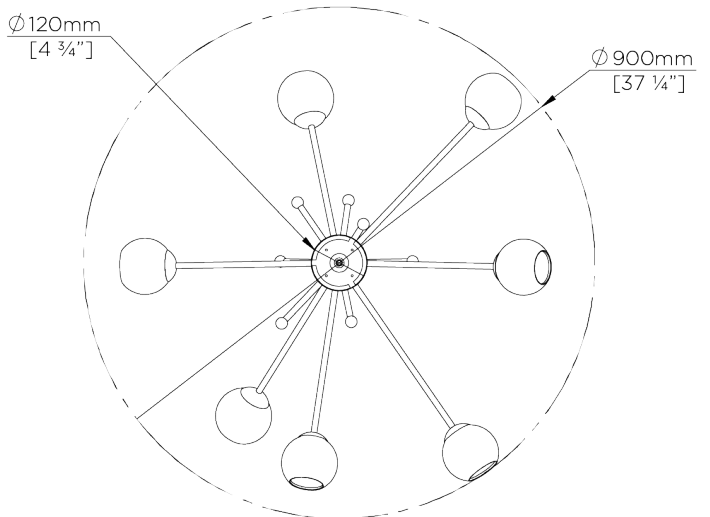

## Orbit 2 Chandelier

MCL53 | Bright Brass with Milk Glass

Shown in Bright Brass with Milk Glass

**WIDTH**  
900mm | 37 1/4"

**CONSTRUCTED FROM**  
Patinated brass or steel with blown  
and cast glass

**MAX WATTAGE**  
25W

**MINIMUM DROP**  
550mm | 21 3/4"

**WEIGHT**  
8.2 kg | 18.04 lbs

**LAMP**  
7 x T-4 G-9 Lamp

**MAXIMUM DROP**  
980mm | 38 1/2"

**VOLTAGE**  
120V

## MCL53

**WIDTH**  
900mm | 37 1/4"

**MINIMUM DROP**  
550mm | 21 3/4"

**MAXIMUM DROP**  
980mm | 38 1/2"

© Porta Romana 2022

Dimensions and weights are provided as a guide. All Porta Romana Products are made by hand and variations can occur in some products. The products you are buying or marketing are exclusive designs belonging to Porta Romana. Please do not submit design sheets featuring our products to other manufacturing companies nor to other parties who might. Any manufacturer found to be reproducing Porta Romana products will be breaching copyright law and will be actively pursued