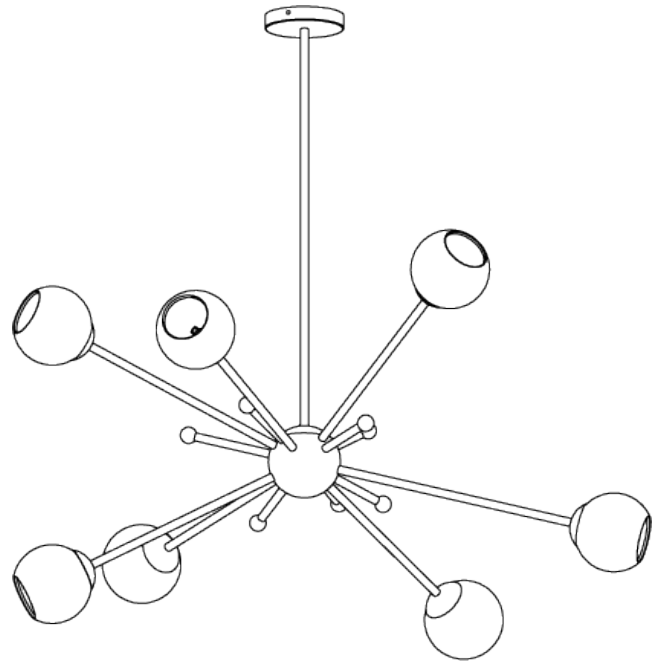

## Orbit 2 Chandelier

MCL53 | Bright Brass with Milk Glass

Shown in Bright Brass with Milk Glass

**WIDTH**  
900mm | 37 1/4"

**CONSTRUCTED FROM**  
Patinated brass or steel with blown  
and cast glass

**MAX WATTAGE**  
25W

**MINIMUM DROP**  
550mm | 21 3/4"

**WEIGHT**  
8.2 kg | 18.04 lbs

**LAMP**  
7 x T-4 G-9 Lamp

**MAXIMUM DROP**  
980mm | 38 1/2"

**VOLTAGE**  
120V

### FINISHES

1 Bright Brass with Milk Glass

## MCL53

**WIDTH**  
900mm | 37 1/4"

**MINIMUM DROP**  
550mm | 21 3/4"

**MAXIMUM DROP**  
980mm | 38 1/2"

© Porta Romana 2022

Dimensions and weights are provided as a guide. All Porta Romana Products are made by hand and variations can occur in some products. The products you are buying or marketing are exclusive designs belonging to Porta Romana. Please do not submit design sheets featuring our products to other manufacturing companies nor to other parties who might. Any manufacturer found to be reproducing Porta Romana products will be breaching copyright law and will be actively pursued