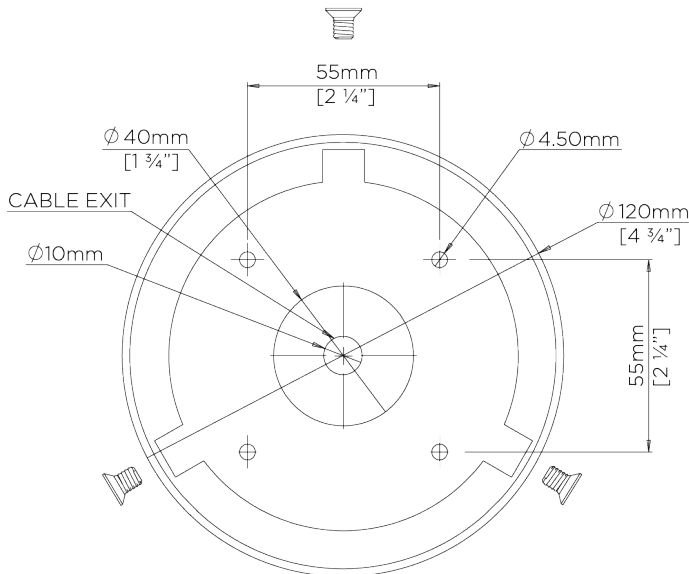

## Orbit 2 Chandelier

MCL53 | Bright Brass with Milk Glass

Shown in Bright Brass with Milk Glass

**WIDTH**  
900mm | 37 1/4"

**CONSTRUCTED FROM**  
Patinated brass or steel with blown  
and cast glass

**MAX WATTAGE**  
25W

**MINIMUM DROP**  
550mm | 21 3/4"

**WEIGHT**  
8.2 kg | 18.04 lbs

**LAMP**  
7 x 320lm (3w) LED G9 Capsule

**MAXIMUM DROP**  
980mm | 38 1/2"

**VOLTAGE**  
220-240V

---

## MCL53

**WIDTH**  
900mm | 37 1/4"

**MINIMUM DROP**  
550mm | 21 3/4"

**MAXIMUM DROP**  
980mm | 38 1/2"

© Porta Romana 2022

Dimensions and weights are provided as a guide. All Porta Romana Products are made by hand and variations can occur in some products. The products you are buying or marketing are exclusive designs belonging to Porta Romana. Please do not submit design sheets featuring our products to other manufacturing companies nor to other parties who might. Any manufacturer found to be reproducing Porta Romana products will be breaching copyright law and will be actively pursued