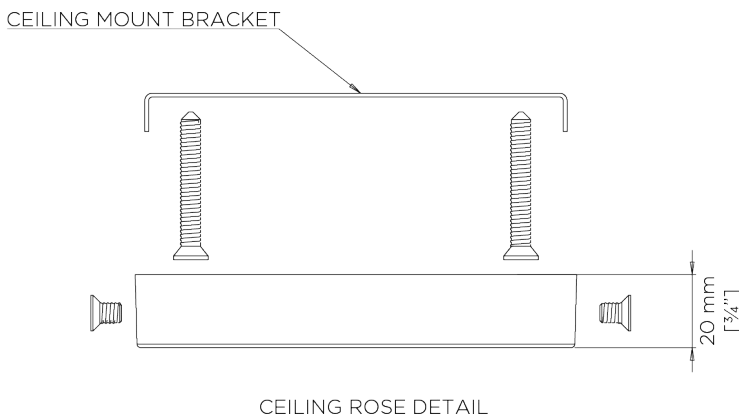

## Orbit 2 Chandelier

MCL53 | Bright Brass with Milk Glass

Shown in Bright Brass with Milk Glass

**WIDTH**  
900mm | 37 1/4"

**CONSTRUCTED FROM**  
Patinated brass or steel with blown  
and cast glass

**MAX WATTAGE**  
25W

**MINIMUM DROP**  
550mm | 21 3/4"

**WEIGHT**  
8.2 kg | 18.04 lbs

**LAMP**  
7 x 320lm (3w) LED G9 Capsule

**MAXIMUM DROP**  
980mm | 38 1/2"

**VOLTAGE**  
220-240V

---

## MCL53

**WIDTH**  
900mm | 37 1/4"

**MINIMUM DROP**  
550mm | 21 3/4"

**MAXIMUM DROP**  
980mm | 38 1/2"

© Porta Romana 2022

Dimensions and weights are provided as a guide. All Porta Romana Products are made by hand and variations can occur in some products. The products you are buying or marketing are exclusive designs belonging to Porta Romana. Please do not submit design sheets featuring our products to other manufacturing companies nor to other parties who might. Any manufacturer found to be reproducing Porta Romana products will be breaching copyright law and will be actively pursued