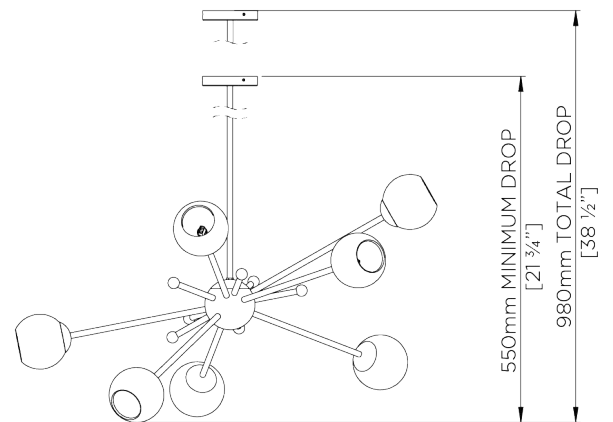

## Orbit 2 Chandelier

MCL53 | Bright Brass with Milk Glass

Shown in Bright Brass with Milk Glass

**WIDTH**  
900mm | 37 1/4"

**CONSTRUCTED FROM**  
Patinated brass or steel with blown  
and cast glass

**MAX WATTAGE**  
25W

**MINIMUM DROP**  
550mm | 21 3/4"

**WEIGHT**  
8.2 kg | 18.04 lbs

**LAMP**  
7 x 320lm (3w) LED G9 Capsule

**MAXIMUM DROP**  
980mm | 38 1/2"

**VOLTAGE**  
220-240V

---

## MCL53

**WIDTH**  
900mm | 37 1/4"

**MINIMUM DROP**  
550mm | 21 3/4"

**MAXIMUM DROP**  
980mm | 38 1/2"

© Porta Romana 2022

Dimensions and weights are provided as a guide. All Porta Romana Products are made by hand and variations can occur in some products. The products you are buying or marketing are exclusive designs belonging to Porta Romana. Please do not submit design sheets featuring our products to other manufacturing companies nor to other parties who might. Any manufacturer found to be reproducing Porta Romana products will be breaching copyright law and will be actively pursued