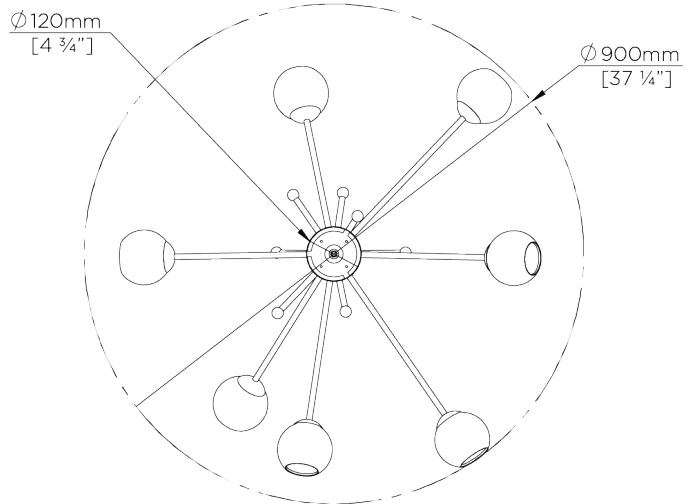

## Orbit 2 Chandelier

MCL53 | Bright Brass with Milk Glass

Shown in Bright Brass with Milk Glass

**WIDTH**  
900mm | 37 1/4"

**CONSTRUCTED FROM**  
Patinated brass or steel with blown  
and cast glass

**MAX WATTAGE**  
25W

**MINIMUM DROP**  
550mm | 21 3/4"

**WEIGHT**  
8.2 kg | 18.04 lbs

**LAMP**  
7 x 320lm (3w) LED G9 Capsule

**MAXIMUM DROP**  
980mm | 38 1/2"

**VOLTAGE**  
220-240V

---

## MCL53

**WIDTH**  
900mm | 37 1/4"

**MINIMUM DROP**  
550mm | 21 3/4"

**MAXIMUM DROP**  
980mm | 38 1/2"

© Porta Romana 2022

Dimensions and weights are provided as a guide. All Porta Romana Products are made by hand and variations can occur in some products. The products you are buying or marketing are exclusive designs belonging to Porta Romana. Please do not submit design sheets featuring our products to other manufacturing companies nor to other parties who might. Any manufacturer found to be reproducing Porta Romana products will be breaching copyright law and will be actively pursued