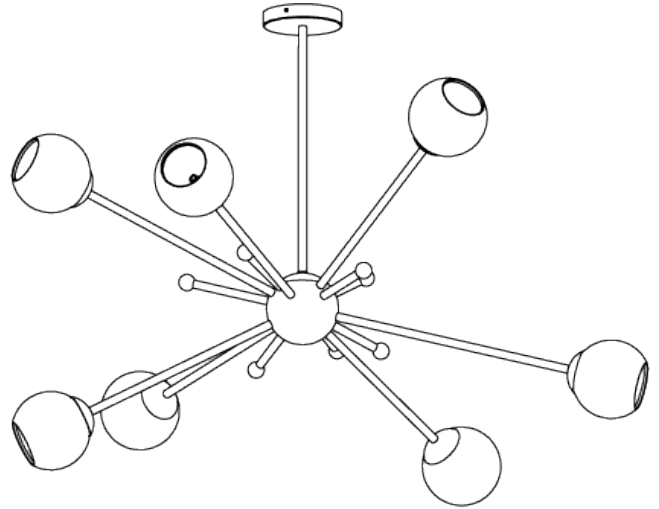

## Orbit 2 Chandelier

MCL53 | Bright Brass with Milk Glass

Shown in Bright Brass with Milk Glass

**WIDTH**  
900mm | 37 1/4"

**CONSTRUCTED FROM**  
Patinated brass or steel with blown  
and cast glass

**MAX WATTAGE**  
25W

**MINIMUM DROP**  
550mm | 21 3/4"

**WEIGHT**  
8.2 kg | 18.04 lbs

**LAMP**  
7 x 320lm (3w) LED G9 Capsule

**MAXIMUM DROP**  
980mm | 38 1/2"

**VOLTAGE**  
220-240V

---

### FINISHES

1 Bright Brass with Milk Glass

## MCL53

**WIDTH**  
900mm | 37 1/4"

**MINIMUM DROP**  
550mm | 21 3/4"

**MAXIMUM DROP**  
980mm | 38 1/2"

© Porta Romana 2022

Dimensions and weights are provided as a guide. All Porta Romana Products are made by hand and variations can occur in some products. The products you are buying or marketing are exclusive designs belonging to Porta Romana. Please do not submit design sheets featuring our products to other manufacturing companies nor to other parties who might. Any manufacturer found to be reproducing Porta Romana products will be breaching copyright law and will be actively pursued