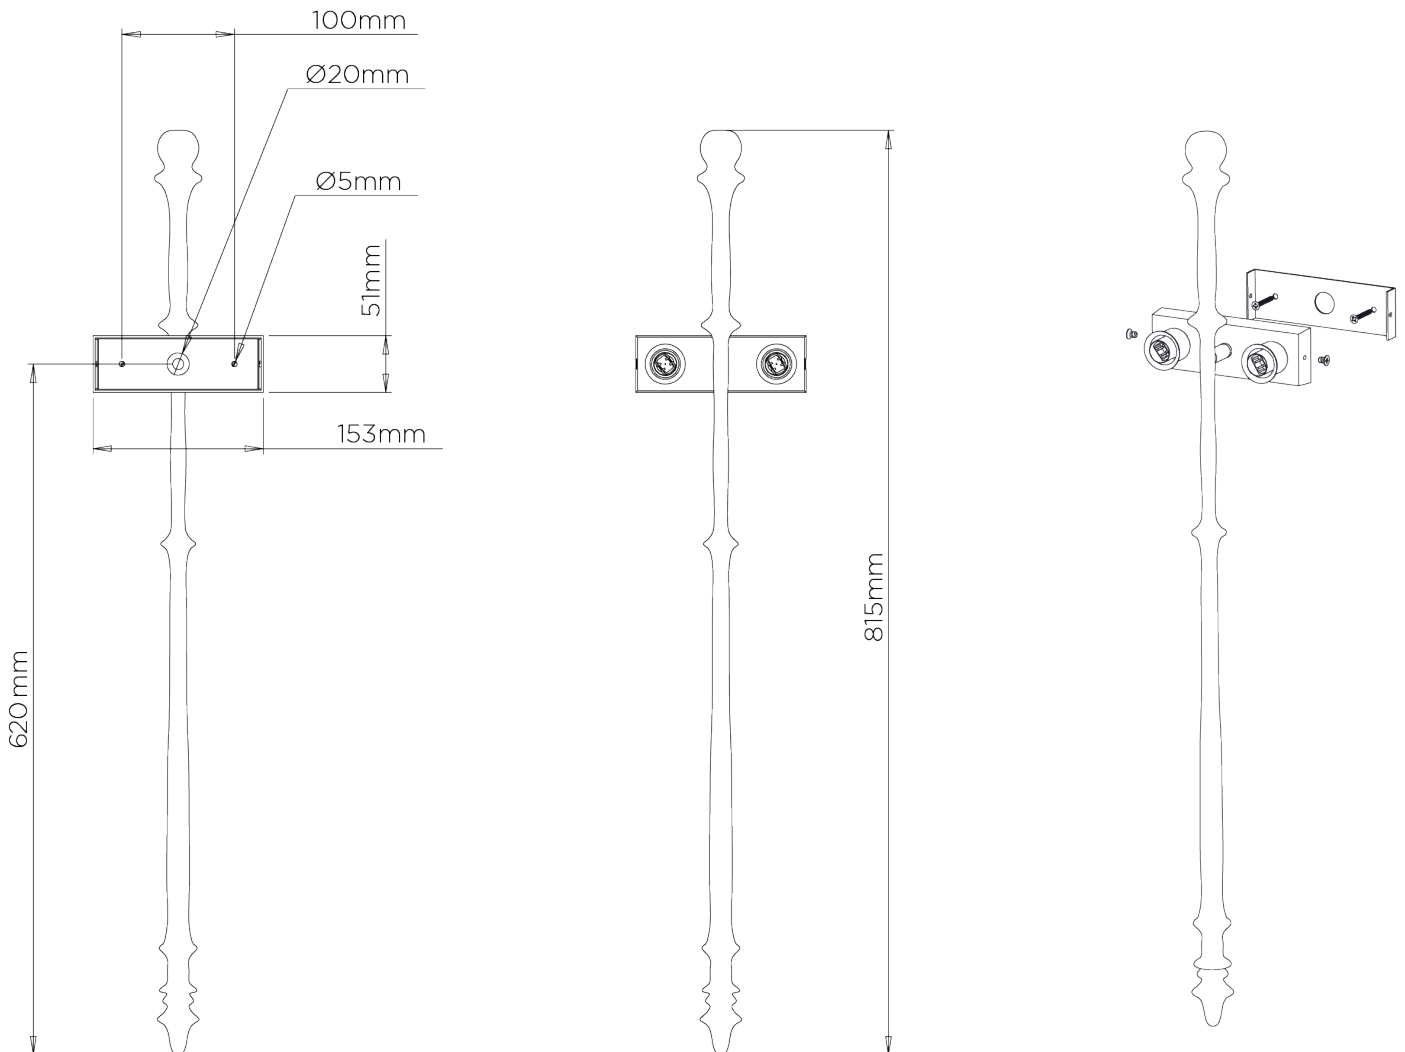

## Olivier Wall Light

TWL28 | Bronzed

Bronzed shown with 9" Olivier Semi Cylinder in Natural Linen

**HEIGHT**  
815mm | 32 1/4"

**HEIGHT WITH SHADE**  
815mm | 32 1/4"

**WIDTH**  
160mm | 6 1/2"

**WIDTH WITH SHADE**  
229mm | 9"

**CONSTRUCTED FROM**  
Cast composite and brass with decorative finish

**WEIGHT**  
1.1 kg | 2.42 lbs

**PROJECTION**  
152mm | 6"

**RECOMMENDED SHADE**  
9" Olivier Semi Cylinder

**MAX WATTAGE**  
25W

**LAMP**  
2 x 320lm (3w) LED G9 Capsule

# Olivier Wall Light

TWL28

HEIGHT  
815mm | 32 1/4"

HEIGHT WITH SHADE  
815mm | 32 1/4"

WIDTH  
160mm | 6 1/2"

WIDTH WITH SHADE  
229mm | 9"

Drawing shown with 16" Semi Cylinder shade

© Porta Romana 2022