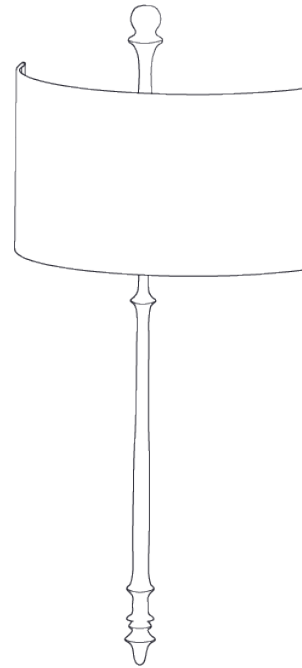

## Olivier Wall Light

TWL28 | Bronzed

Bronzed shown with 9" Olivier Semi Cylinder in Natural Linen

**HEIGHT**  
815mm | 32 1/4"

**HEIGHT WITH SHADE**  
815mm | 32 1/4"

**WIDTH**  
160mm | 6 1/2"

**WIDTH WITH SHADE**  
229mm | 9"

**CONSTRUCTED FROM**  
Cast composite and brass with decorative finish

**WEIGHT**  
1.1 kg | 2.42 lbs

**PROJECTION**  
152mm | 6"

**RECOMMENDED SHADE**  
9" Olivier Semi Cylinder

**MAX WATTAGE**  
25W

**LAMP**  
2 x 320lm (3w) LED G9 Capsule

**VOLTAGE**  
220-240V

**FLEX AND SWITCH**  
Bronze lampholder

**FINISHES**  
1 Bronzed  
2 Versailles Gold  
3 White Gold

# Olivier Wall Light

TWL28

HEIGHT  
815mm | 32 1/4"

HEIGHT WITH SHADE  
815mm | 32 1/4"

WIDTH  
160mm | 6 1/2"

WIDTH WITH SHADE  
229mm | 9"

Drawing shown with 16" Semi Cylinder shade

© Porta Romana 2022