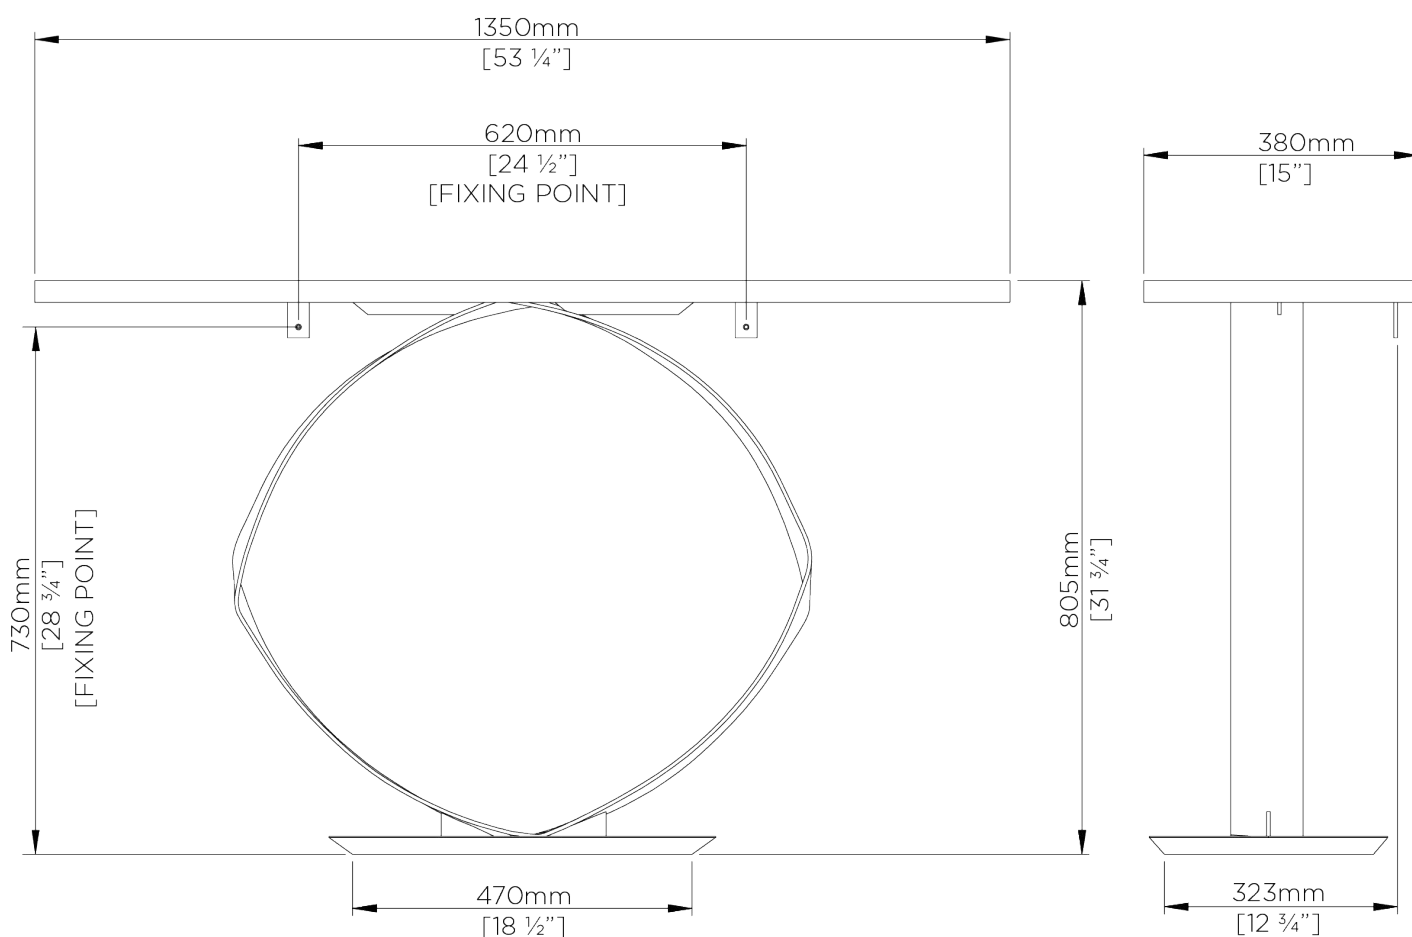

PORTA ROMANA

O Console Table

CCT34 | Bronzed

Bronzed shown with Black Lacquer Top

HEIGHT
805mm | 31 3/4"

WIDTH
1150mm | 45 1/2"

DEPTH
380mm | 15"

CONSTRUCTED FROM
Forged steel with decorative finish
and oak veneer or lacquered wood
top

PRODUCT DESIGNER NOTE
This product requires a wall fixing.

WEIGHT
24.2 kg | 53.24 lbs

FINISHES
1 Bronzed

O Console Table

CCT34

HEIGHT
805mm | 31 3/4"

WIDTH
1150mm | 45"

DEPTH
380mm | 15"