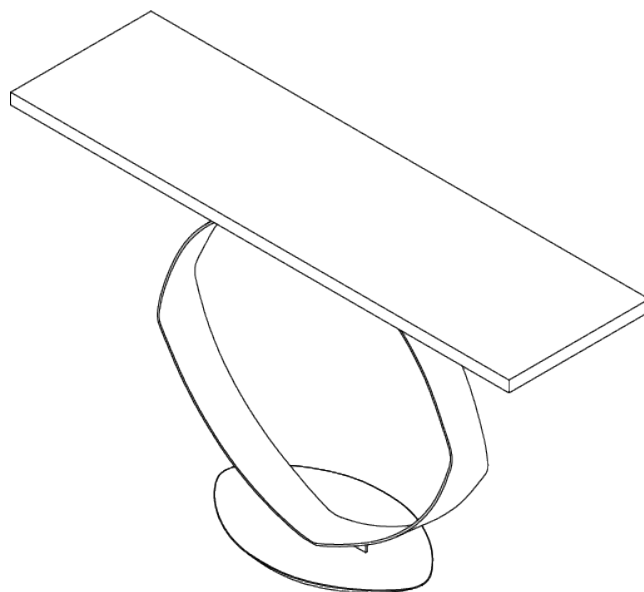

## O Console Table

CCT34 | Bronzed

Bronzed shown with Black Lacquer Top

**HEIGHT**  
805mm | 31 3/4"

**WIDTH**  
1150mm | 45 1/4"

**DEPTH**  
380mm | 15"

**CONSTRUCTED FROM**  
Forged steel with decorative finish  
and oak veneer or lacquered wood  
top

**PRODUCT DESIGNER NOTE**  
This product requires a wall fixing.

**WEIGHT**  
24.2 kg | 53.24 lbs

**FINISHES**  
1 Bronzed

# O Console Table

CCT34

HEIGHT  
805mm | 31 3/4"

WIDTH  
1150mm | 45"

DEPTH  
380mm | 15"

We do not recommend pre-drilling holes for wall fixings (this is due to the hand-made nature of each piece)

© Porta Romana 2022