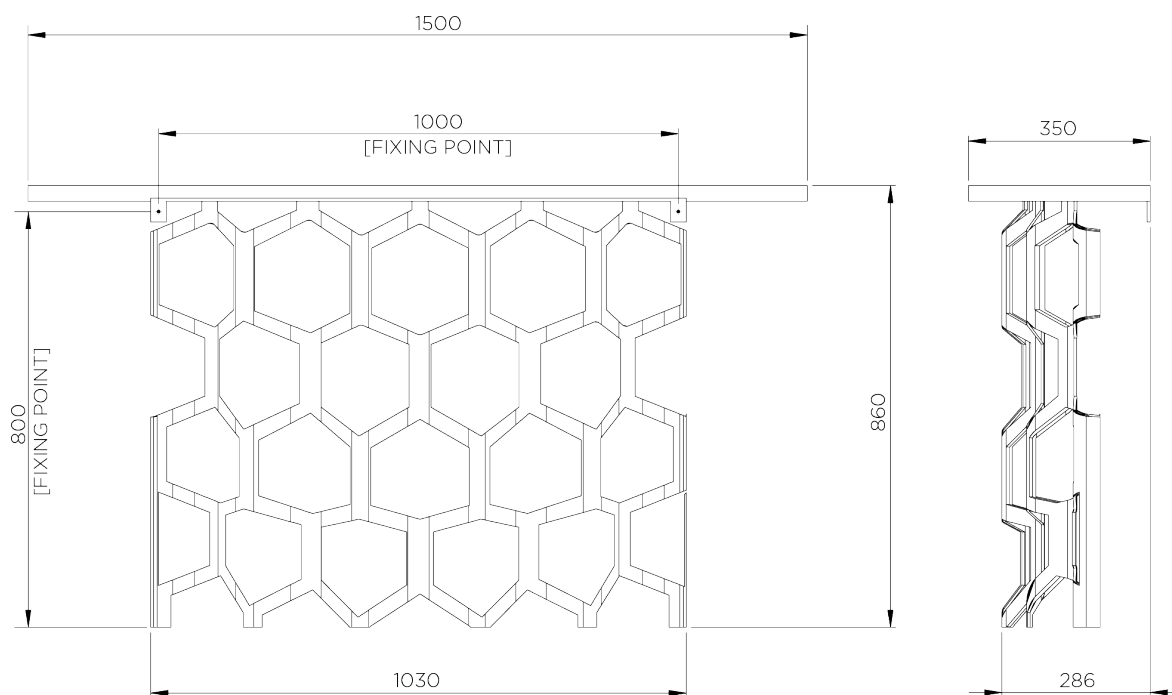

## O Console Table

CCT34 | Bronzed

Bronzed shown with Black Lacquer Top

**HEIGHT**  
805mm | 31 3/4"

**WIDTH**  
1150mm | 45 1/4"

**DEPTH**  
380mm | 15"

**CONSTRUCTED FROM**  
Forged steel with decorative finish  
and oak veneer or lacquered wood  
top

**PRODUCT DESIGNER NOTE**  
This product requires a wall fixing.

**WEIGHT**  
24.2 kg | 53.24 lbs

**FINISHES**  
1 Bronzed

# O Console Table

CCT34

HEIGHT  
805mm | 31 3/4"

WIDTH  
1150mm | 45"

DEPTH  
380mm | 15"

We do not recommend pre-drilling holes for wall fixings (this is due to the hand-made nature of each piece)

© Porta Romana 2022