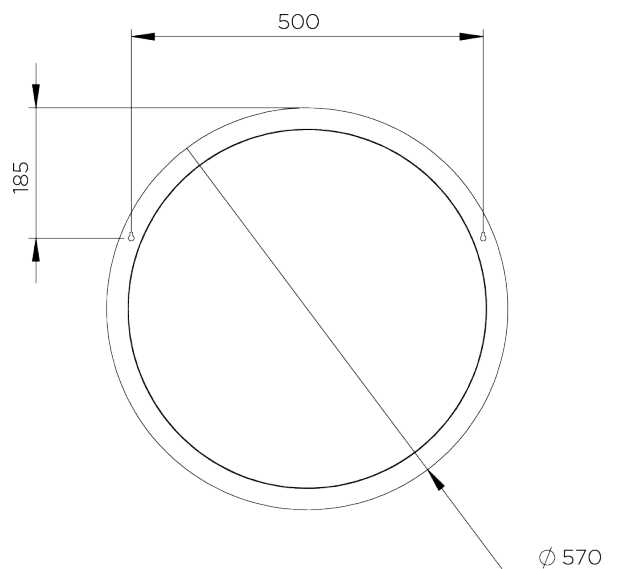

## Nugget Mirror

WM55 | Plaster White

Shown in Plaster White

DEPTH  
40mm | 1 3/4"

CONSTRUCTED FROM  
Cast composite with decorative  
finish

DIAMETER  
585mm | 23 1/4"

WEIGHT  
4.7 kg | 10.34 lbs

---

# Nugget Mirror

WM55

DEPTH  
40mm | 1 3/4"

DIAMETER  
585mm | 23 1/4"

Ø 585

35

Ø 570

© Porta Romana 2022