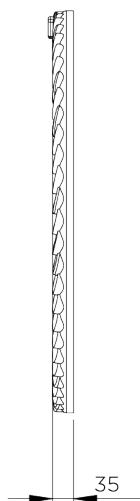

## Nugget Mirror

WM55 | Plaster White

Shown in Plaster White

DEPTH  
40mm | 1 3/4"

CONSTRUCTED FROM  
Cast composite with decorative  
finish

DIAMETER  
585mm | 23 1/4"

WEIGHT  
4.7 kg | 10.34 lbs

---

# Nugget Mirror

WM55

DEPTH  
40mm | 1 3/4"

DIAMETER  
585mm | 23 1/4"

Ø 585

35

Ø 570

© Porta Romana 2022