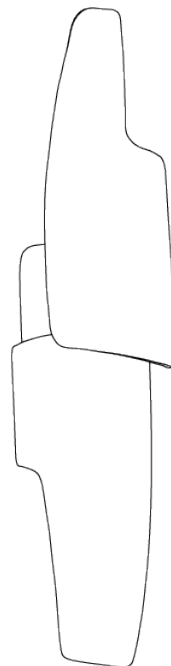

PORTA ROMANA

Neolith Wall Light Small

TWL114 | Stucco White

Stucco White

HEIGHT
500mm | 19 3/4"

CONSTRUCTED FROM
Forged steel with decorative finish

MAX WATTAGE
1 x 25W

WIDTH
135mm | 5"

WEIGHT
1.7 kg | 3.74 lbs

LAMP
1 x T-4 G-9 Lamp

PROJECTION
100mm | 4"

VOLTAGE
120V

FINISHES

- 1 Galactic Gold
- 2 Galactic Silver
- 3 Stucco White

Neolith Wall Light Small

TWL114

HEIGHT
500mm | 19 3/4"

WIDTH
135 mm | 5"

© Porta Romana 2022

Dimensions and weights are provided as a guide. All Porta Romana Products are made by hand and variations can occur in some products. The products you are buying or marketing are exclusive designs belonging to Porta Romana. Please do not submit design sheets featuring our products to other manufacturing companies nor to other parties who might. Any manufacturer found to be reproducing Porta Romana products will be breaching copyright law and will be actively pursued