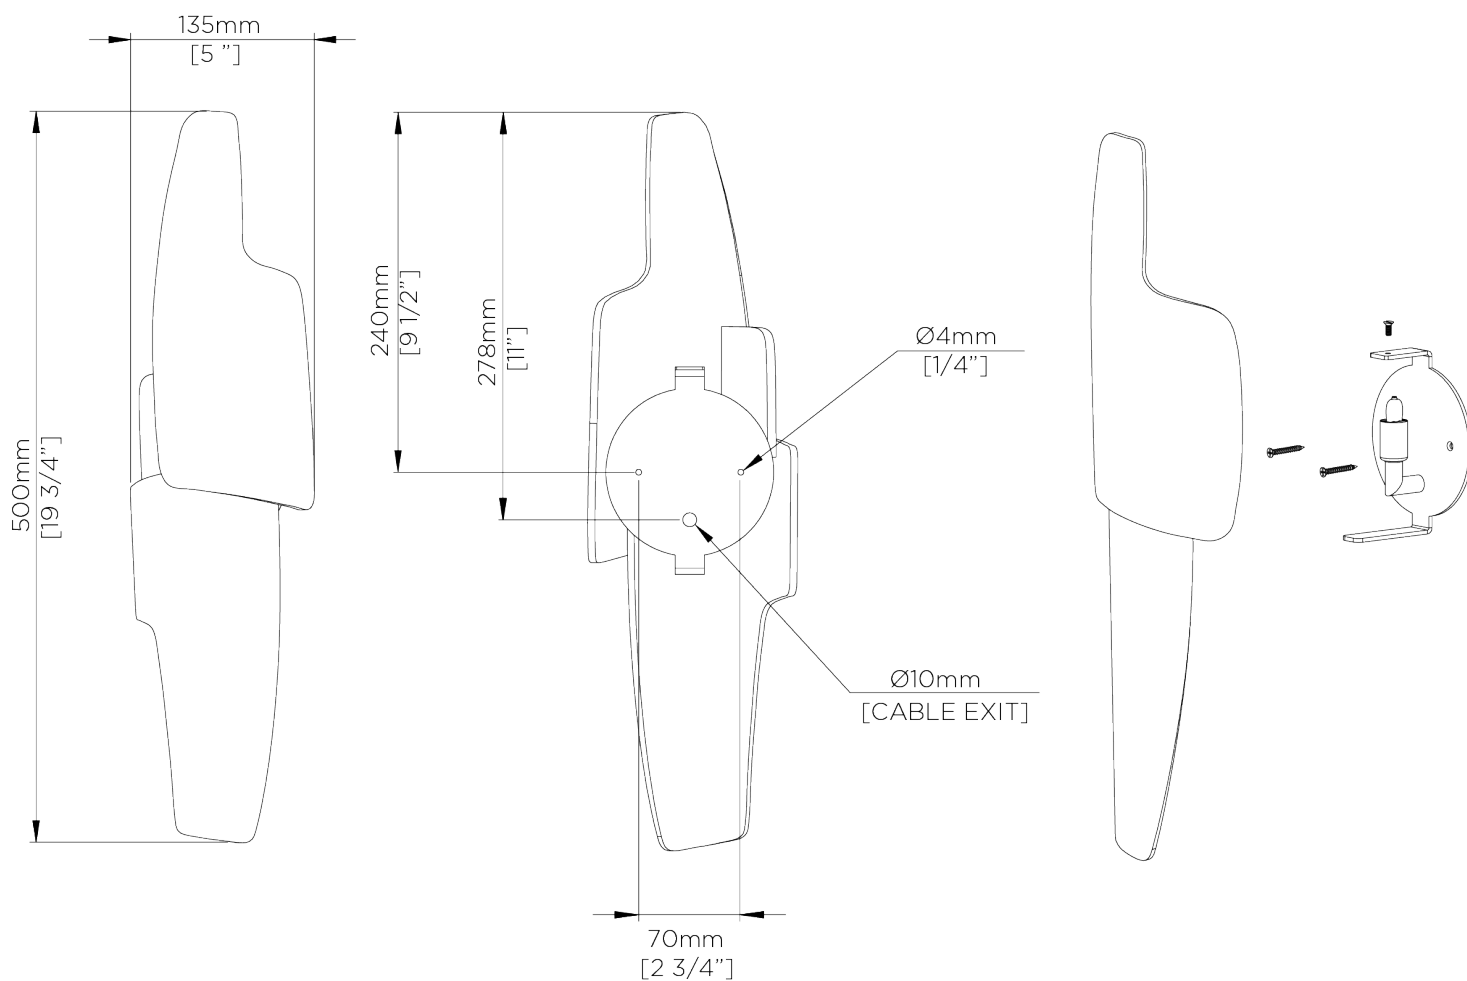

PORTA ROMANA

Neolith Wall Light Small

TWL114 | Stucco White

Stucco White

HEIGHT
500mm | 19 3/4"

CONSTRUCTED FROM
Forged steel with decorative finish

MAX WATTAGE
1 x 25W

WIDTH
135mm | 5"

WEIGHT
1.7 kg | 3.74 lbs

LAMP
1 x T-4 G-9 Lamp

PROJECTION
100mm | 4"

VOLTAGE
120V

FINISHES

- 1 Galactic Gold
- 2 Galactic Silver
- 3 Stucco White

Neolith Wall Light Small

TWL114

HEIGHT
500mm | 19 3/4"

WIDTH
135 mm | 5"

© Porta Romana 2022

Dimensions and weights are provided as a guide. All Porta Romana Products are made by hand and variations can occur in some products. The products you are buying or marketing are exclusive designs belonging to Porta Romana. Please do not submit design sheets featuring our products to other manufacturing companies nor to other parties who might. Any manufacturer found to be reproducing Porta Romana products will be breaching copyright law and will be actively pursued