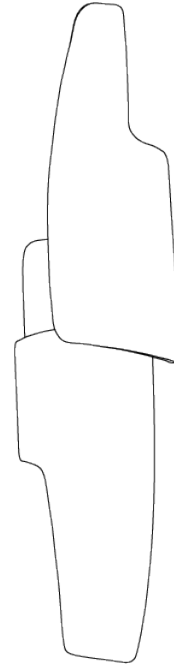

PORTA ROMANA

Neolith Wall Light Small

TWL114 | Stucco White

Stucco White

HEIGHT
500mm | 19 3/4"

CONSTRUCTED FROM
Forged steel with decorative finish

MAX WATTAGE 1 x 25W

WIDTH
135 mm | 5"

WEIGHT
1.7 kg | 3.74 lbs

LAMP
1 x 320lm (3w) LED G9 Capsule

VOLTAGE
220-240V

PROJECTION
100mm | 4"

FINISHES

- 1 Galactic Gold
- 2 Galactic Silver
- 3 Stucco White

Neolith Wall Light Small

TWL114

HEIGHT
500mm | 19 3/4"

WIDTH
135mm | 5"

© Porta Romana 2022

Dimensions and weights are provided as a guide. All Porta Romana Products are made by hand and variations can occur in some products. The products you are buying or marketing are exclusive designs belonging to Porta Romana. Please do not submit design sheets featuring our products to other manufacturing companies nor to other parties who might. Any manufacturer found to be reproducing Porta Romana products will be breaching copyright law and will be actively pursued