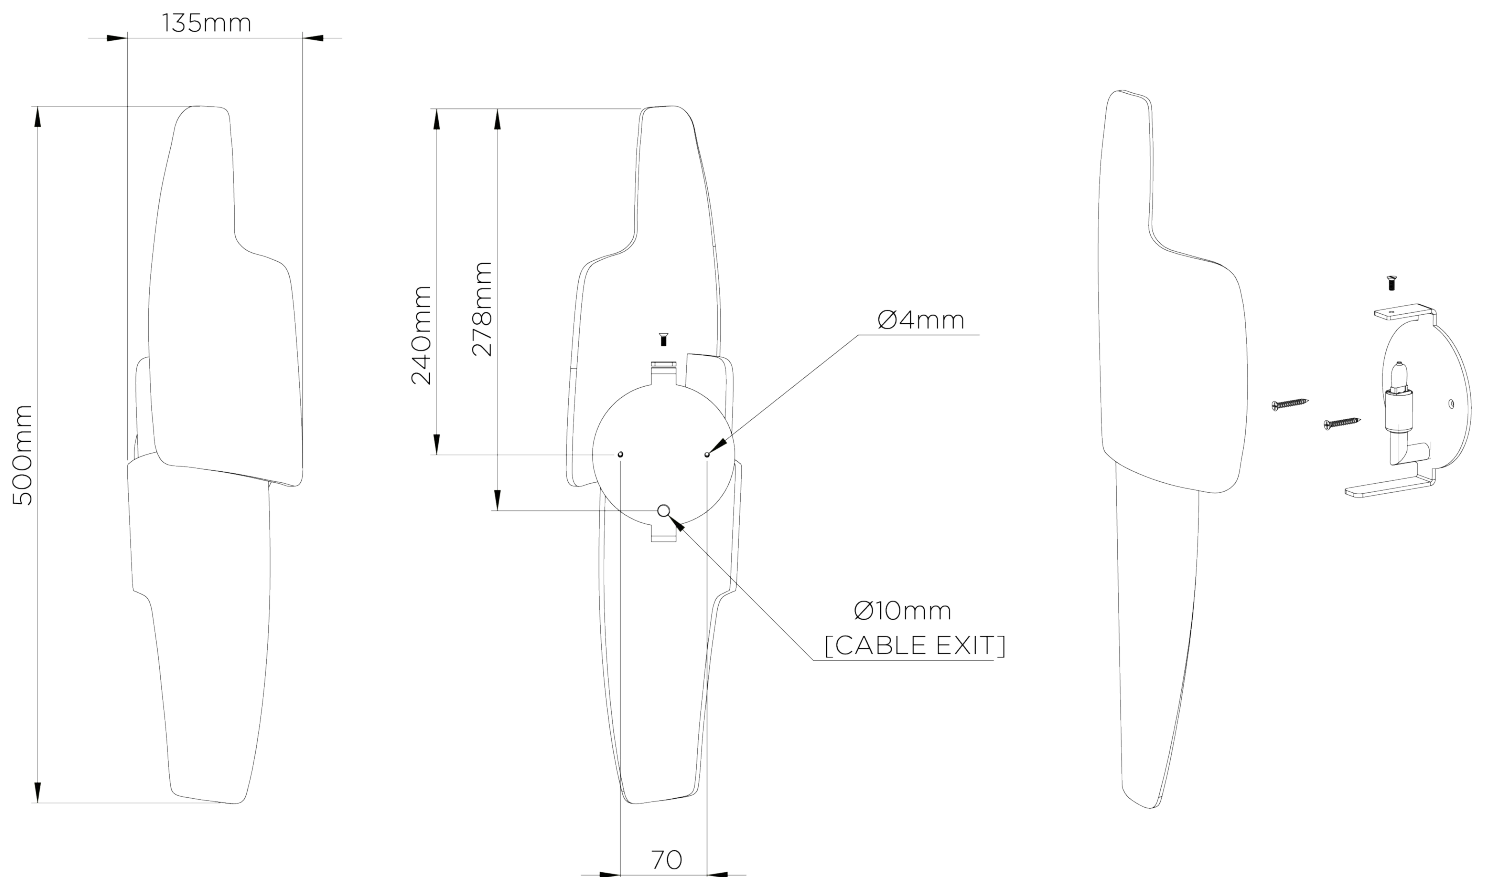

PORTA ROMANA

Neolith Wall Light Small

TWL114 | Stucco White

Stucco White

HEIGHT
500mm | 19 3/4"

CONSTRUCTED FROM
Forged steel with decorative finish

MAX WATTAGE 1 x 25W

WIDTH
135 mm | 5"

WEIGHT
1.7 kg | 3.74 lbs

LAMP
1 x 320lm (3w) LED G9 Capsule

VOLTAGE
220-240V

PROJECTION
100mm | 4"

FINISHES

- 1 Galactic Gold
- 2 Galactic Silver
- 3 Stucco White

Neolith Wall Light Small

TWL114

HEIGHT
500mm | 19 3/4"

WIDTH
135mm | 5"

© Porta Romana 2022

Dimensions and weights are provided as a guide. All Porta Romana Products are made by hand and variations can occur in some products. The products you are buying or marketing are exclusive designs belonging to Porta Romana. Please do not submit design sheets featuring our products to other manufacturing companies nor to other parties who might. Any manufacturer found to be reproducing Porta Romana products will be breaching copyright law and will be actively pursued