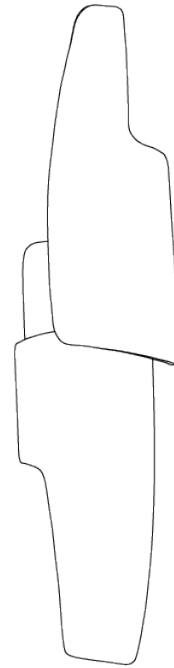

PORTA ROMANA

Neolith Wall Light Small

TWL114 | Galactic Silver

Galactic Silver

HEIGHT
500mm | 19 3/4"

CONSTRUCTED FROM
Forged steel with decorative finish

MAX WATTAGE
1 x 25W

WIDTH
135mm | 5 1/4"

WEIGHT
1.7 kg | 3.74 lbs

LAMP
1 x T-4 G-9 Lamp

PROJECTION
100mm | 4"

VOLTAGE
120V

FINISHES

- 1 Galactic Gold
- 2 Galactic Silver
- 3 Stucco Plaster White

Neolith Wall Light Small

TWL114

HEIGHT
500mm | 19 3/4"

WIDTH
135mm | 5 1/4"

© Porta Romana 2022

Dimensions and weights are provided as a guide. All Porta Romana Products are made by hand and variations can occur in some products. The products you are buying or marketing are exclusive designs belonging to Porta Romana. Please do not submit design sheets featuring our products to other manufacturing companies nor to other parties who might. Any manufacturer found to be reproducing Porta Romana products will be breaching copyright law and will be actively pursued