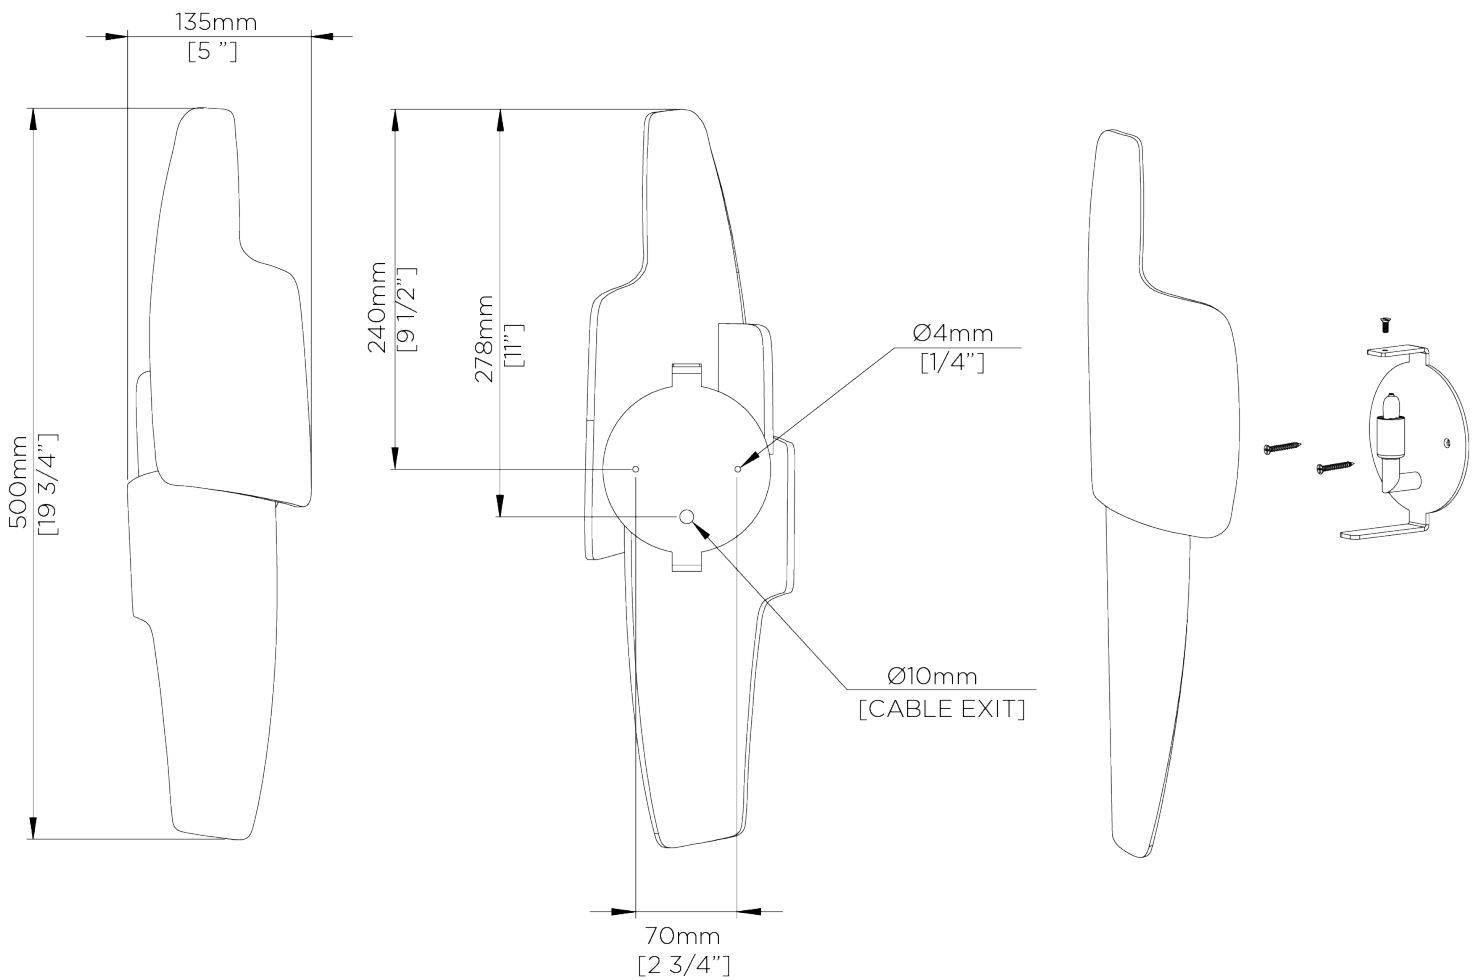

PORTA ROMANA

Neolith Wall Light Small

TWL114 | Galactic Silver

Galactic Silver

HEIGHT
500mm | 19 3/4"

CONSTRUCTED FROM
Forged steel with decorative finish

MAX WATTAGE
1 x 25W

WIDTH
135mm | 5 1/4"

WEIGHT
1.7 kg | 3.74 lbs

LAMP
1 x T-4 G-9 Lamp

PROJECTION
100mm | 4"

VOLTAGE
120V

FINISHES

- 1 Galactic Gold
- 2 Galactic Silver
- 3 Stucco Plaster White

Neolith Wall Light Small

TWL114

HEIGHT
500mm | 19 3/4"

WIDTH
135mm | 5 1/4"

© Porta Romana 2022

Dimensions and weights are provided as a guide. All Porta Romana Products are made by hand and variations can occur in some products. The products you are buying or marketing are exclusive designs belonging to Porta Romana. Please do not submit design sheets featuring our products to other manufacturing companies nor to other parties who might. Any manufacturer found to be reproducing Porta Romana products will be breaching copyright law and will be actively pursued