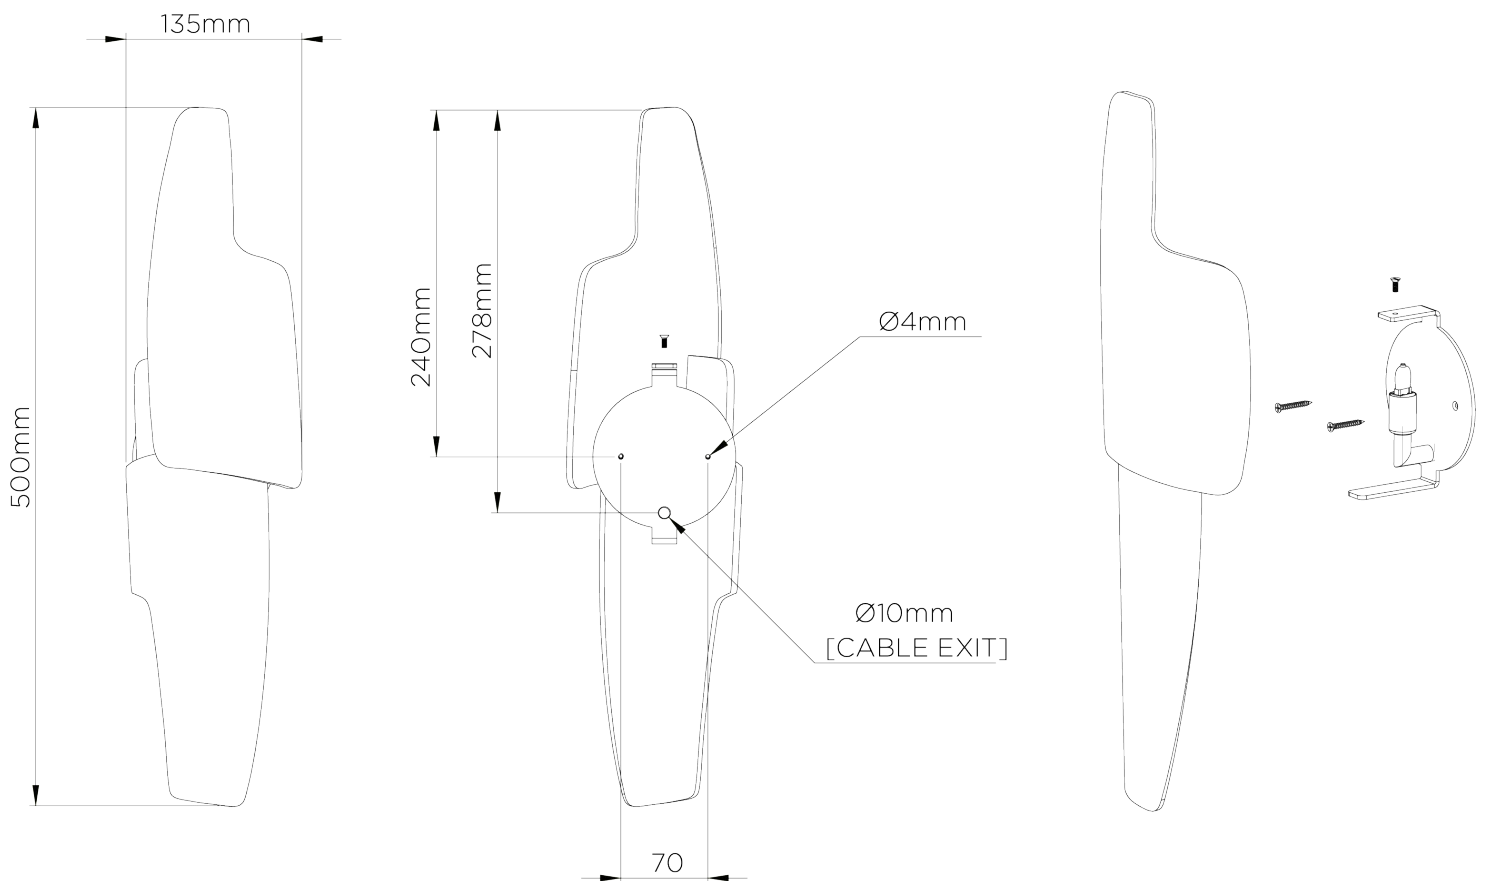

PORTA ROMANA

Neolith Wall Light Small

TWL114 | Galactic Silver

Galactic Silver

HEIGHT
500mm | 19 3/4"

CONSTRUCTED FROM
Forged steel with decorative finish

MAX WATTAGE
1 x 25W

WIDTH
135mm | 5 1/4"

WEIGHT
1.7 kg | 3.74 lbs

LAMP
1 x 320lm (3w) LED G9 Capsule

PROJECTION
100mm | 4"

VOLTAGE
220-240V

FLEX AND SWITCH
Smooth lampholder

FINISHES

- 1 Galactic Gold
- 2 Galactic Silver
- 3 Stucco Plaster White

Neolith Wall Light Small

TWL114

HEIGHT
500mm | 19 3/4"

WIDTH
135 mm | 5 1/4"

© Porta Romana 2022

Dimensions and weights are provided as a guide. All Porta Romana Products are made by hand and variations can occur in some products. The products you are buying or marketing are exclusive designs belonging to Porta Romana. Please do not submit design sheets featuring our products to other manufacturing companies nor to other parties who might. Any manufacturer found to be reproducing Porta Romana products will be breaching copyright law and will be actively pursued