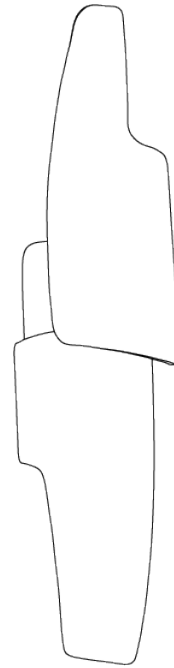

PORTA ROMANA

Neolith Wall Light Small

TWL114 | Galactic Silver

Galactic Silver

HEIGHT
500mm | 19 3/4"

CONSTRUCTED FROM
Forged steel with decorative finish

MAX WATTAGE
1 x 25W

WIDTH
135mm | 5 1/4"

WEIGHT
1.7 kg | 3.74 lbs

LAMP
1 x 320lm (3w) LED G9 Capsule

PROJECTION
100mm | 4"

VOLTAGE
220-240V

FLEX AND SWITCH
Smooth lampholder

FINISHES

- 1 Galactic Gold
- 2 Galactic Silver
- 3 Stucco Plaster White

Neolith Wall Light Small

TWL114

HEIGHT
500mm | 19 3/4"

WIDTH
135 mm | 5 1/4"

© Porta Romana 2022

Dimensions and weights are provided as a guide. All Porta Romana Products are made by hand and variations can occur in some products. The products you are buying or marketing are exclusive designs belonging to Porta Romana. Please do not submit design sheets featuring our products to other manufacturing companies nor to other parties who might. Any manufacturer found to be reproducing Porta Romana products will be breaching copyright law and will be actively pursued