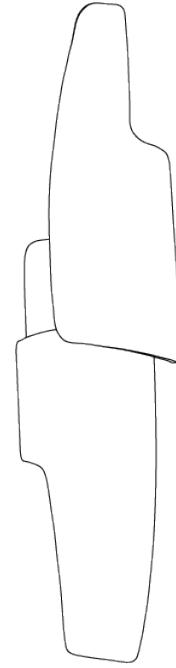

PORTA ROMANA

Neolith Wall Light Small

TWL114 | Galactic Gold

Galactic Gold

HEIGHT
500mm | 19 3/4"

CONSTRUCTED FROM
Forged steel with decorative finish

MAX WATTAGE
1 x 25W

WIDTH
135 mm | 5 1/4"

WEIGHT
1.7 kg | 3.74 lbs

LAMP
1 x 320lm (3w) LED G9 Capsule

PROJECTION
100mm | 4"

VOLTAGE
220-240V

FLEX AND SWITCH
Smooth lampholder

FINISHES

- 1 Galactic Gold
- 2 Galactic Silver
- 3 Stucco Plaster White

Neolith Wall Light Small

TWL114

HEIGHT
500mm | 19 3/4"

WIDTH
135mm | 5 1/4"

© Porta Romana 2022

Dimensions and weights are provided as a guide. All Porta Romana Products are made by hand and variations can occur in some products. The products you are buying or marketing are exclusive designs belonging to Porta Romana. Please do not submit design sheets featuring our products to other manufacturing companies nor to other parties who might. Any manufacturer found to be reproducing Porta Romana products will be breaching copyright law and will be actively pursued