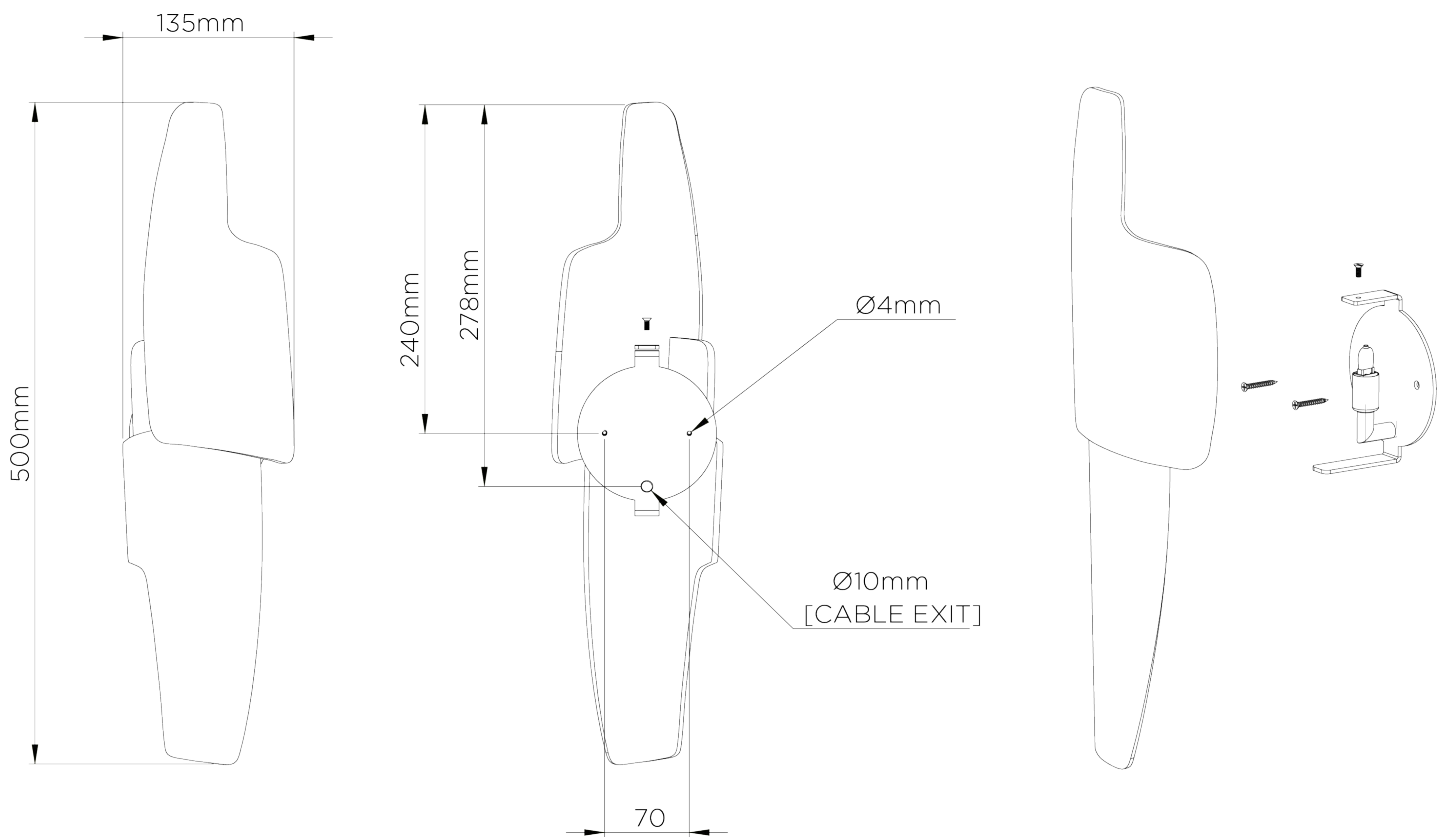

PORTA ROMANA

Neolith Wall Light Small

TWL114 | Galactic Gold

Galactic Gold

HEIGHT
500mm | 19 3/4"

CONSTRUCTED FROM
Forged steel with decorative finish

MAX WATTAGE
1 x 25W

WIDTH
135 mm | 5 1/4"

WEIGHT
1.7 kg | 3.74 lbs

LAMP
1 x 320lm (3w) LED G9 Capsule

PROJECTION
100mm | 4"

VOLTAGE
220-240V

FLEX AND SWITCH
Smooth lampholder

FINISHES

- 1 Galactic Gold
- 2 Galactic Silver
- 3 Stucco Plaster White

Neolith Wall Light Small

TWL114

HEIGHT
500mm | 19 3/4"

WIDTH
135mm | 5 1/4"

© Porta Romana 2022

Dimensions and weights are provided as a guide. All Porta Romana Products are made by hand and variations can occur in some products. The products you are buying or marketing are exclusive designs belonging to Porta Romana. Please do not submit design sheets featuring our products to other manufacturing companies nor to other parties who might. Any manufacturer found to be reproducing Porta Romana products will be breaching copyright law and will be actively pursued