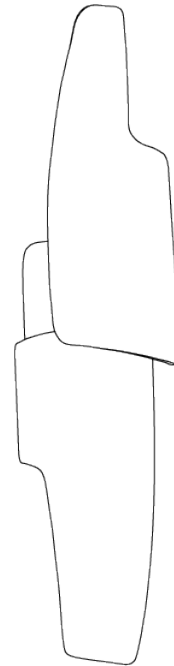

PORTA ROMANA

Neolith Wall Light Small

TWL114 | Galactic Gold

Galactic Gold

HEIGHT
500mm | 19 3/4"

CONSTRUCTED FROM
Forged steel with decorative finish

MAX WATTAGE
1 x 25W

WIDTH 1
35mm | 1 1/4"

WEIGHT
1.7 kg | 3.74 lbs

LAMP
1 x T-4 G-9 Lamp

PROJECTION
100mm | 4"

VOLTAGE
120V

FINISHES

- 1 Galactic Gold
- 2 Galactic Silver
- 3 Stucco Plaster White

Neolith Wall Light Small

TWL114

HEIGHT
500mm | 19 3/4"

WIDTH
135mm | 5 1/4"

© Porta Romana 2022

Dimensions and weights are provided as a guide. All Porta Romana Products are made by hand and variations can occur in some products. The products you are buying or marketing are exclusive designs belonging to Porta Romana. Please do not submit design sheets featuring our products to other manufacturing companies nor to other parties who might. Any manufacturer found to be reproducing Porta Romana products will be breaching copyright law and will be actively pursued