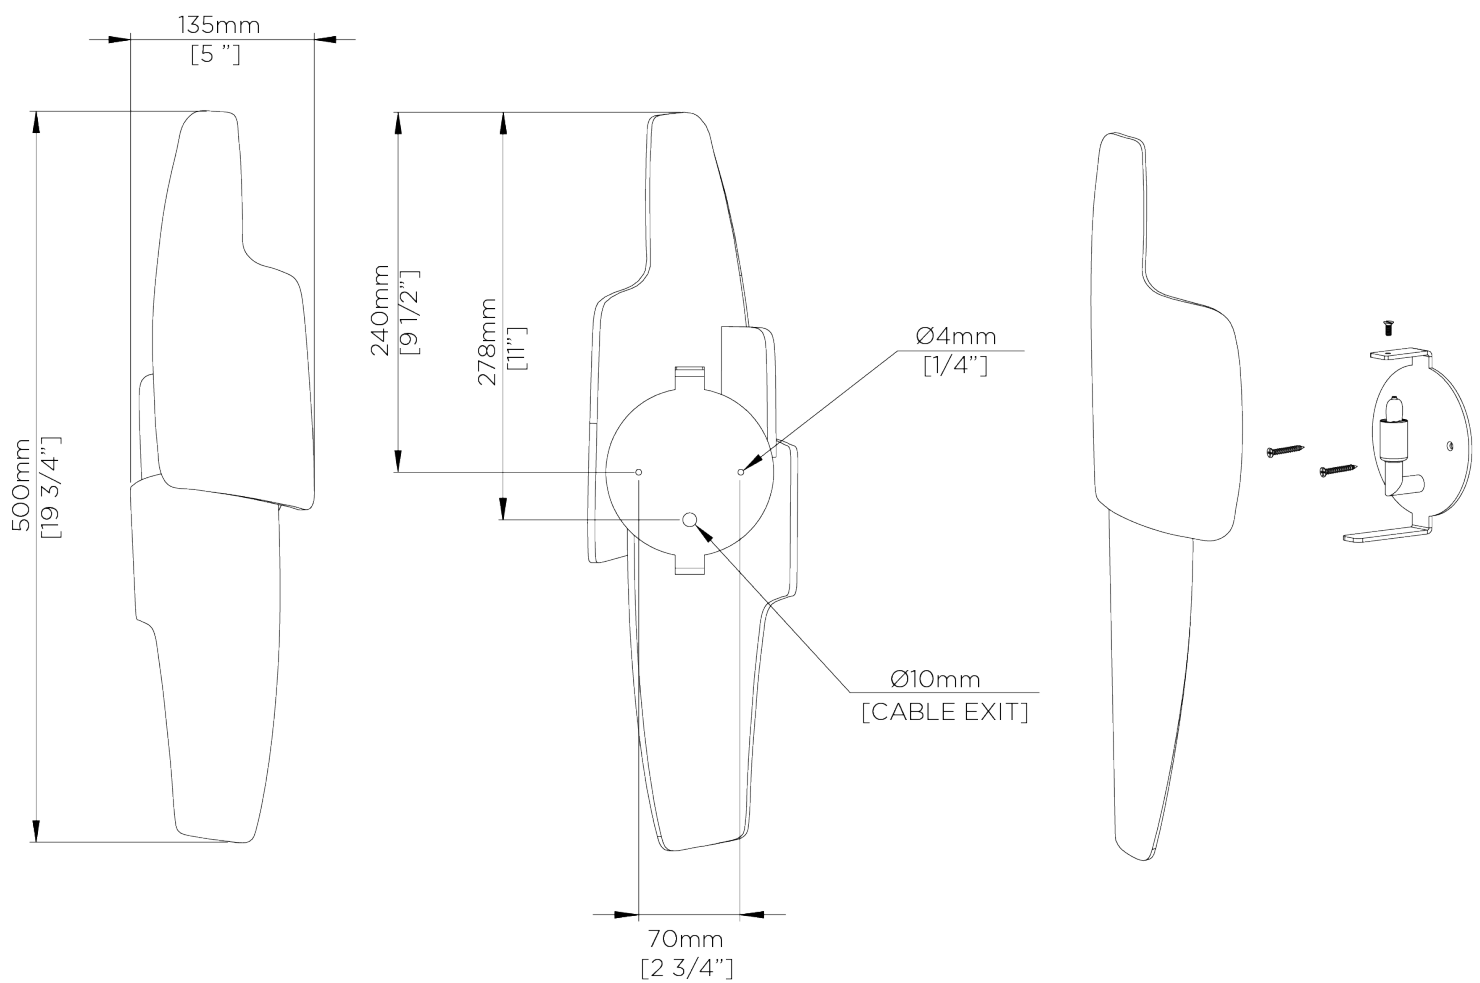

PORTA ROMANA

Neolith Wall Light Small

TWL114 | Galactic Gold

Galactic Gold

HEIGHT
500mm | 19 3/4"

CONSTRUCTED FROM
Forged steel with decorative finish

MAX WATTAGE
1 x 25W

WIDTH 1
35mm | 1 1/4"

WEIGHT
1.7 kg | 3.74 lbs

LAMP
1 x T-4 G-9 Lamp

PROJECTION
100mm | 4"

VOLTAGE
120V

FINISHES

- 1 Galactic Gold
- 2 Galactic Silver
- 3 Stucco Plaster White

Neolith Wall Light Small

TWL114

HEIGHT
500mm | 19 3/4"

WIDTH
135mm | 5 1/4"

© Porta Romana 2022

Dimensions and weights are provided as a guide. All Porta Romana Products are made by hand and variations can occur in some products. The products you are buying or marketing are exclusive designs belonging to Porta Romana. Please do not submit design sheets featuring our products to other manufacturing companies nor to other parties who might. Any manufacturer found to be reproducing Porta Romana products will be breaching copyright law and will be actively pursued