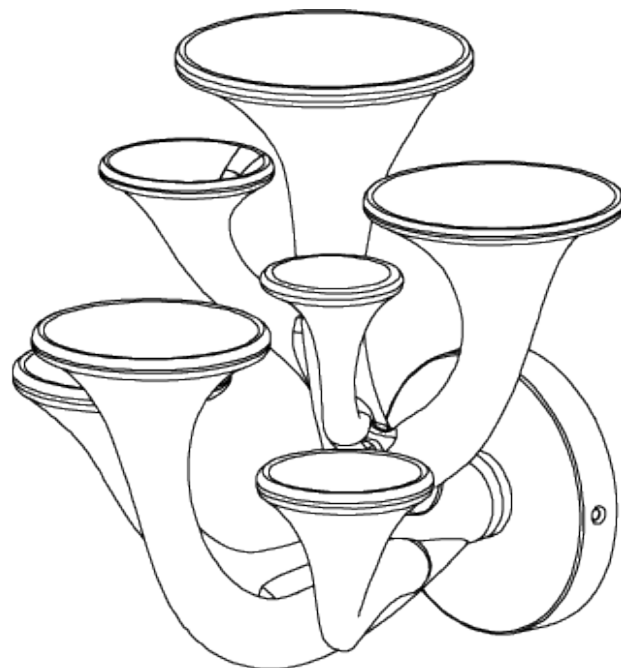

PORTA ROMANA

Mushroom Wall Light Small

TWL135S | Tawny

Shown in Tawny

HEIGHT
235mm | 9 1/2"

CONSTRUCTED FROM
Printed cornstarch based compound
with decorative plaster finish

MAX WATTAGE
7 x 5W

WIDTH
285mm | 11 1/4"

WEIGHT
1 kg | 2.2 lbs

LAMP
7 x 12V DC LED G4 bulb

PROJECTION
240mm | 9 1/2"

Product is not compatible with
Halogen G4 Bulbs

VOLTAGE
120V

FINISHES
1 Tawny

Mushroom Wall Light Small

TWL135S

HEIGHT
235mm | 9 1/2"

WIDTH
285mm | 11 1/4"

TRANSFORMER TO BE
INSERTED WITHIN
WALL CAVITY
(W73 x D36 x H26)

© Porta Romana 2022

Dimensions and weights are provided as a guide. All Porta Romana Products are made by hand and variations can occur in some products. The products you are buying or marketing are exclusive designs belonging to Porta Romana. Please do not submit design sheets featuring our products to other manufacturing companies nor to other parties who might. Any manufacturer found to be reproducing Porta Romana products will be breaching copyright law and will be actively pursued