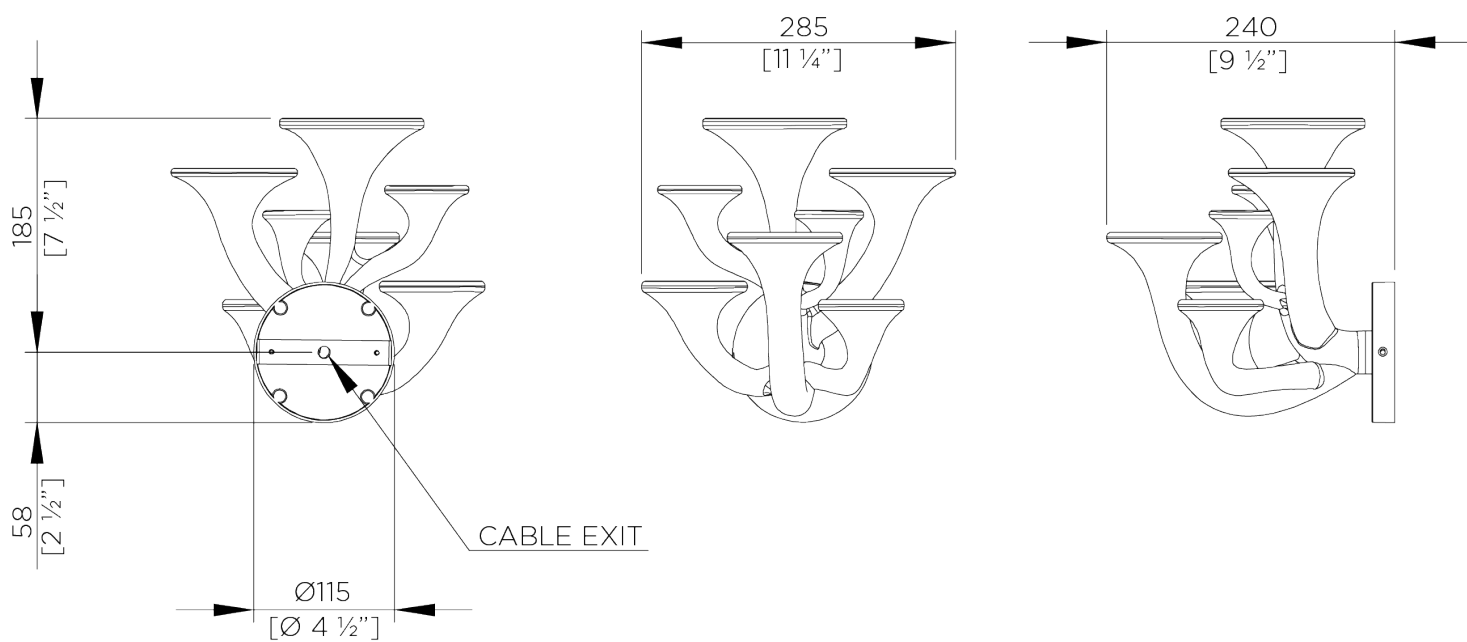

PORTA ROMANA

Mushroom Wall Light Small

TWL135S | Tawny

Shown in Tawny

HEIGHT
235mm | 9 1/2"

CONSTRUCTED FROM
Printed cornstarch based compound
with decorative plaster finish

MAX WATTAGE
7 x 5W

WIDTH
285mm | 11 1/4"

WEIGHT
1 kg | 2.2 lbs

LAMP
7 x 12V DC LED G4 bulb

PROJECTION
240mm | 9 1/2"

Product is not compatible with
Halogen G4 Bulbs

VOLTAGE
120V

FINISHES
1 Tawny

Mushroom Wall Light Small

TWL135S

HEIGHT
235mm | 9 1/2"

WIDTH
285mm | 11 1/4"

TRANSFORMER TO BE
INSERTED WITHIN
WALL CAVITY
(W73 x D36 x H26)

© Porta Romana 2022

Dimensions and weights are provided as a guide. All Porta Romana Products are made by hand and variations can occur in some products. The products you are buying or marketing are exclusive designs belonging to Porta Romana. Please do not submit design sheets featuring our products to other manufacturing companies nor to other parties who might. Any manufacturer found to be reproducing Porta Romana products will be breaching copyright law and will be actively pursued