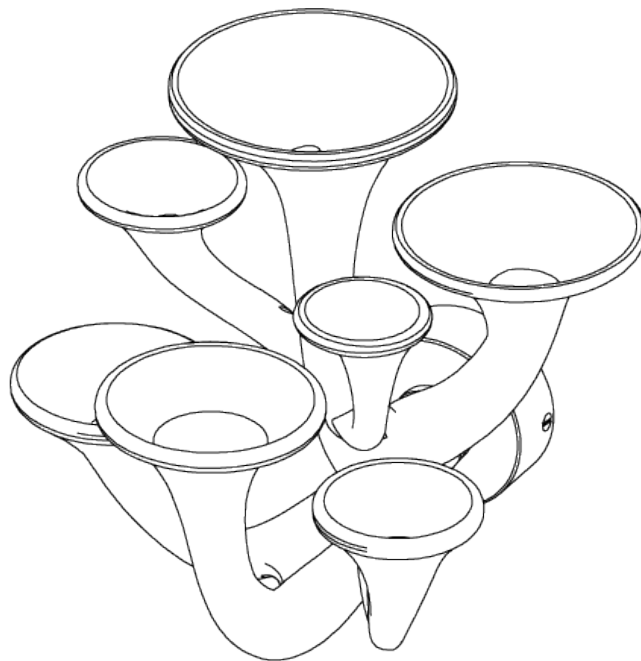

## Mushroom Wall Light Small

TWL135S | Tawny

Shown in Tawny

**HEIGHT**  
235mm | 9 1/2"

**WIDTH**  
285mm | 11 1/4"

**CONSTRUCTED FROM**  
Printed cornstarch based compound  
with decorative plaster finish

**WEIGHT**  
1 kg | 2.2 lbs

**PROJECTION**  
240mm | 9 1/2"

**MAX WATTAGE**  
7 x 5W Max

**LAMP**  
7 x 12V DC LED G4 Bulb

Product is not compatible  
with Halogen G4 Bulbs.

**VOLTAGE**  
220-240V

**FINISHES**  
1 Tawny

# Mushroom Wall Light Small

TWL135S

HEIGHT  
235mm | 9 1/2"

WIDTH  
285mm | 11 1/4"

TRANSFORMER TO BE  
INSERTED WITHIN  
WALL CAVITY  
(W73 X D36x H26)

© Porta Romana 2022

Dimensions and weights are provided as a guide. All Porta Romana Products are made by hand and variations can occur in some products. The products you are buying or marketing are exclusive designs belonging to Porta Romana. Please do not submit design sheets featuring our products to other manufacturing companies nor to other parties who might. Any manufacturer found to be reproducing Porta Romana products will be breaching copyright law and will be actively pursued