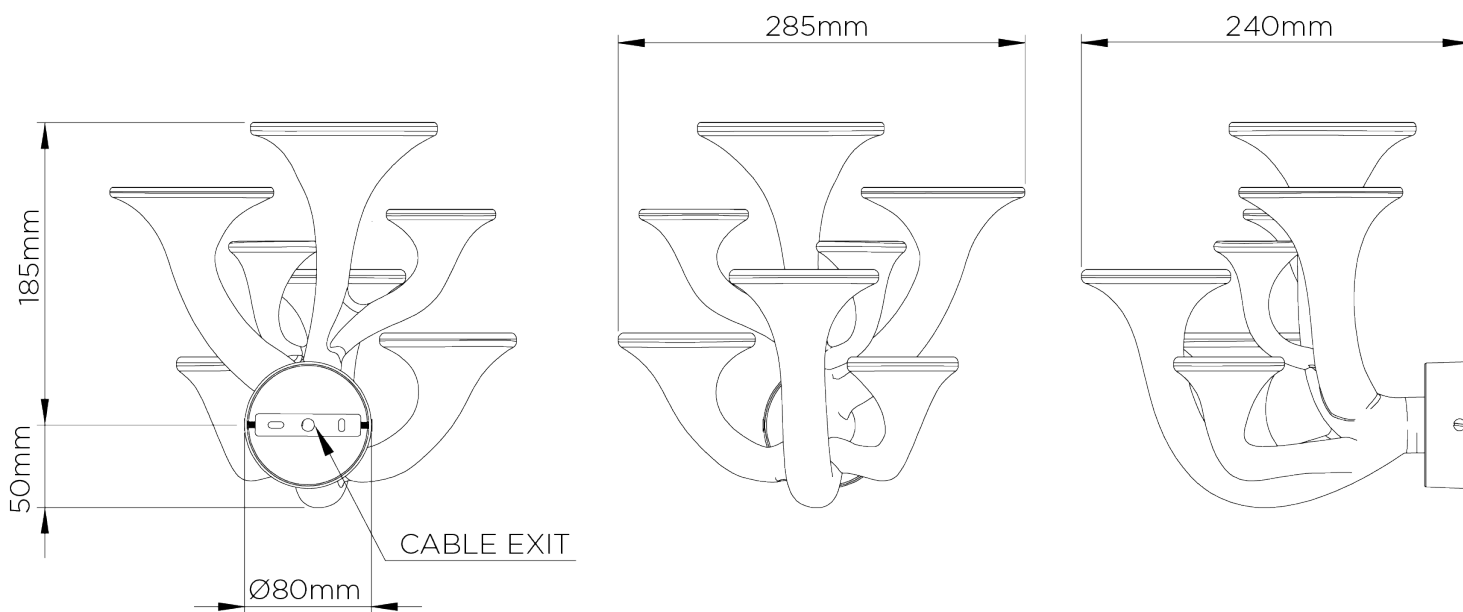

## Mushroom Wall Light Small

TWL135S | Tawny

Shown in Tawny

**HEIGHT**  
235mm | 9 1/2"

**WIDTH**  
285mm | 11 1/4"

**CONSTRUCTED FROM**  
Printed cornstarch based compound  
with decorative plaster finish

**WEIGHT**  
1 kg | 2.2 lbs

**PROJECTION**  
240mm | 9 1/2"

**MAX WATTAGE**  
7 x 5W Max

**LAMP**  
7 x 12V DC LED G4 Bulb

Product is not compatible  
with Halogen G4 Bulbs.

**VOLTAGE**  
220-240V

**FINISHES**  
1 Tawny

# Mushroom Wall Light Small

TWL135S

HEIGHT  
235mm | 9 1/2"

WIDTH  
285mm | 11 1/4"

TRANSFORMER TO BE  
INSERTED WITHIN  
WALL CAVITY  
(W73 X D36x H26)

© Porta Romana 2022

Dimensions and weights are provided as a guide. All Porta Romana Products are made by hand and variations can occur in some products. The products you are buying or marketing are exclusive designs belonging to Porta Romana. Please do not submit design sheets featuring our products to other manufacturing companies nor to other parties who might. Any manufacturer found to be reproducing Porta Romana products will be breaching copyright law and will be actively pursued