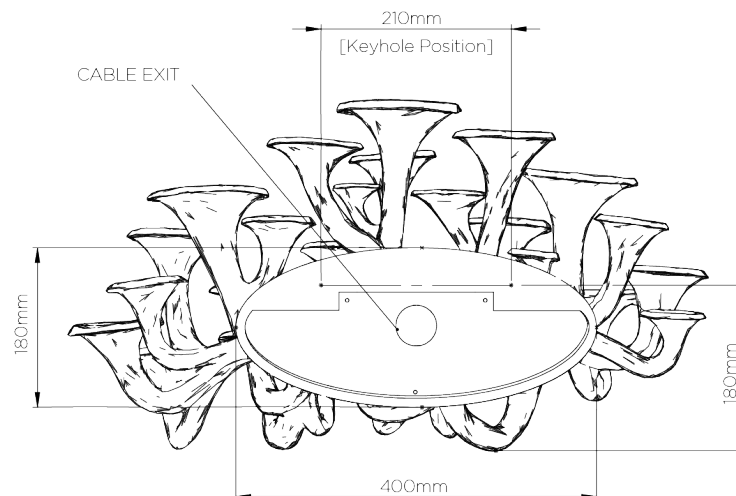

PORTA ROMANA

Mushroom Wall Light Large

TWL135L | Tawny

Shown in Tawny

HEIGHT
350mm | 14"

WIDTH
720mm | 28 1/2"

CONSTRUCTED FROM
Printed cornstarch based compound
with decorative plaster finish

WEIGHT
5 kg | 11 lbs

PROJECTION
390mm | 15 1/2"

MAX WATTAGE
29 x 5W Max

LAMP
29 x 12V DC LED G4 Bulb

Product is not compatible
with Halogen G4 Bulbs.

VOLTAGE
220-240V

FINISHES
1 Tawny

THIS PRODUCT REQUIRES A WALL CAVITY

Mushroom Wall Light Large

TWL135L

HEIGHT
350mm | 14"

WIDTH
720mm | 28 1/2"

© Porta Romana 2022

Dimensions and weights are provided as a guide. All Porta Romana Products are made by hand and variations can occur in some products. The products you are buying or marketing are exclusive designs belonging to Porta Romana. Please do not submit design sheets featuring our products to other manufacturing companies nor to other parties who might. Any manufacturer found to be reproducing Porta Romana products will be breaching copyright law and will be actively pursued