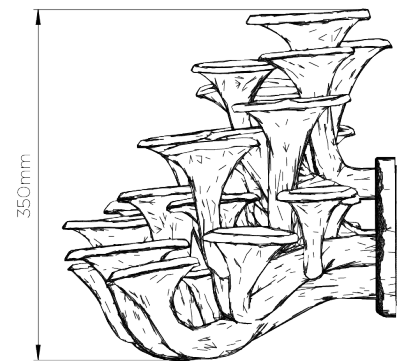

PORTA ROMANA

Mushroom Wall Light Large

TWL135L | Tawny

Shown in Tawny

HEIGHT
350mm | 14"

WIDTH
720mm | 28 1/2"

CONSTRUCTED FROM
Printed cornstarch based compound
with decorative plaster finish

WEIGHT
5 kg | 11 lbs

PROJECTION
390mm | 15 1/2"

MAX WATTAGE
29 x 5W Max

LAMP
29 x 12V DC LED G4 Bulb

Product is not compatible
with Halogen G4 Bulbs.

VOLTAGE
220-240V

FINISHES
1 Tawny

THIS PRODUCT REQUIRES A WALL CAVITY

Mushroom Wall Light Large

TWL135L

HEIGHT
350mm | 14"

WIDTH
720mm | 28 1/2"

© Porta Romana 2022

Dimensions and weights are provided as a guide. All Porta Romana Products are made by hand and variations can occur in some products. The products you are buying or marketing are exclusive designs belonging to Porta Romana. Please do not submit design sheets featuring our products to other manufacturing companies nor to other parties who might. Any manufacturer found to be reproducing Porta Romana products will be breaching copyright law and will be actively pursued