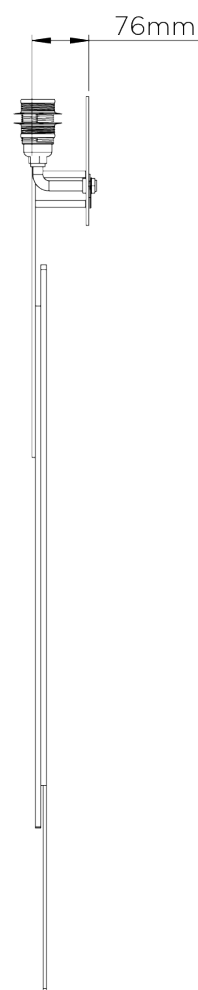

PORTA ROMANA

Miro Wall Light

TWL47 | French Brass

French Brass shown with 17" Miro Open Back in Natural Linen

HEIGHT
750mm | 29 3/4"

CONSTRUCTED FROM
Forged steel with decorative finish

RECOMMENDED SHADE
12" Miro

HEIGHT WITH SHADE
935mm | 37"

WEIGHT
2.7 kg | 5.94 lbs

MAX WATTAGE
25W

WIDTH
220mm | 8 3/4"

PROJECTION
127mm | 5"

LAMP
1 x 450lm (5w) LED E14 Candle

WIDTH WITH SHADE
432mm | 17"

VOLTAGE
220-240V

FLEX AND SWITCH
Brass lampholder

FINISHES

- 1 Burnt Silver
- 2 Bright Gold
- 3 French Brass
- 4 Bronzed

Miro Wall Light

TWL47

HEIGHT
750mm | 29 3/4"

HEIGHT WITH SHADE
935mm | 37"

WIDTH
220mm | 8 3/4"

WIDTH WITH SHADE
432mm | 17"

Drawing shown with 12" Miro Shade

© Porta Romana 2022

Dimensions and weights are provided as a guide. All Porta Romana Products are made by hand and variations can occur in some products. The products you are buying or marketing are exclusive designs belonging to Porta Romana. Please do not submit design sheets featuring our products to other manufacturing companies nor to other parties who might. Any manufacturer found to be reproducing Porta Romana products will be breaching copyright law and will be actively pursued