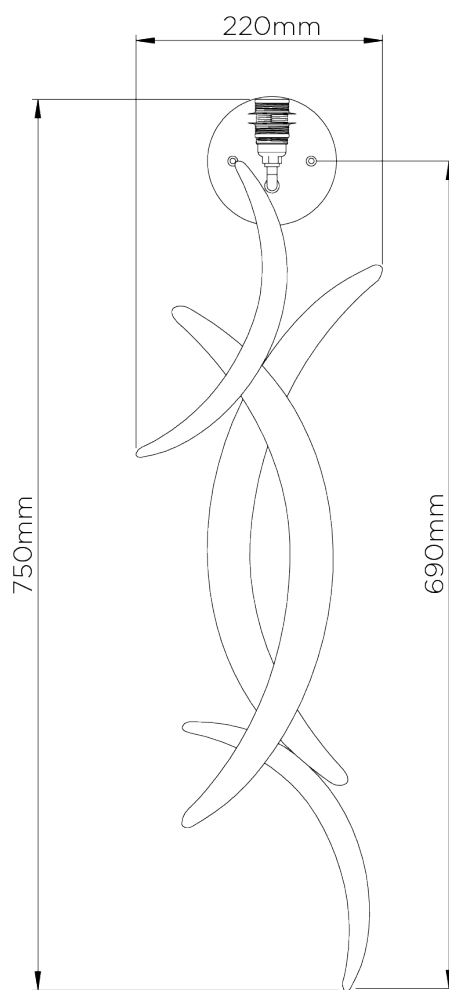

PORTA ROMANA

Miro Wall Light

TWL47 | French Brass

French Brass shown with 17" Miro Open Back in Natural Linen

HEIGHT
750mm | 29 3/4"

CONSTRUCTED FROM
Forged steel with decorative finish

RECOMMENDED SHADE
12" Miro

HEIGHT WITH SHADE
935mm | 37"

WEIGHT
2.7 kg | 5.94 lbs

MAX WATTAGE
25W

WIDTH
220mm | 8 3/4"

PROJECTION
127mm | 5"

LAMP
1 x 450lm (5w) LED E14 Candle

WIDTH WITH SHADE
432mm | 17"

VOLTAGE
220-240V

FLEX AND SWITCH
Brass lampholder

FINISHES

- 1 Burnt Silver
- 2 Bright Gold
- 3 French Brass
- 4 Bronzed

Miro Wall Light

TWL47

HEIGHT
750mm | 29 3/4"

HEIGHT WITH SHADE
935mm | 37"

WIDTH
220mm | 8 3/4"

WIDTH WITH SHADE
432mm | 17"

Drawing shown with 12" Miro Shade

© Porta Romana 2022

Dimensions and weights are provided as a guide. All Porta Romana Products are made by hand and variations can occur in some products. The products you are buying or marketing are exclusive designs belonging to Porta Romana. Please do not submit design sheets featuring our products to other manufacturing companies nor to other parties who might. Any manufacturer found to be reproducing Porta Romana products will be breaching copyright law and will be actively pursued