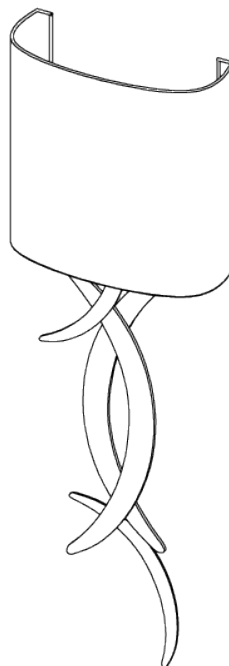

PORTA ROMANA

Miro Wall Light

TWL47 | French Brass

French Brass shown with 17" Miro Open Back in Natural Linen

HEIGHT
750mm | 29 3/4"

CONSTRUCTED FROM
Forged steel with decorative finish

RECOMMENDED SHADE
12" Miro

HEIGHT WITH SHADE
935mm | 37"

WEIGHT
2.7 kg | 5.94 lbs

MAX WATTAGE
25W

WIDTH
220mm | 8 3/4"

PROJECTION
127mm | 5"

LAMP
1 x 450lm (5w) LED E14 Candle

WIDTH WITH SHADE
432mm | 17"

VOLTAGE
220-240V

FLEX AND SWITCH
Brass lampholder

FINISHES

- 1 Burnt Silver
- 2 Bright Gold
- 3 French Brass
- 4 Bronzed

Miro Wall Light

TWL47

HEIGHT
750mm | 29 3/4"

HEIGHT WITH SHADE
935mm | 37"

WIDTH
220mm | 8 3/4"

WIDTH WITH SHADE
432mm | 17"

Drawing shown with 12" Miro Shade

© Porta Romana 2022

Dimensions and weights are provided as a guide. All Porta Romana Products are made by hand and variations can occur in some products. The products you are buying or marketing are exclusive designs belonging to Porta Romana. Please do not submit design sheets featuring our products to other manufacturing companies nor to other parties who might. Any manufacturer found to be reproducing Porta Romana products will be breaching copyright law and will be actively pursued