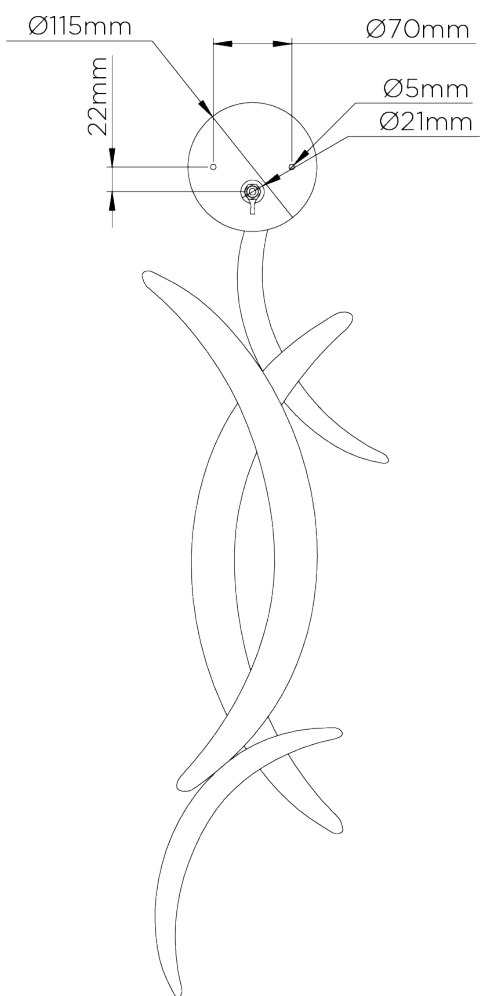

PORTA ROMANA

Miro Wall Light

TWL47 | French Brass

French Brass shown with 17" Miro Open Back in Natural Linen

HEIGHT
750mm | 29 3/4"

CONSTRUCTED FROM
Forged steel with decorative finish

RECOMMENDED SHADE
12" Miro

HEIGHT WITH SHADE
935mm | 37"

WEIGHT
2.7 kg | 5.94 lbs

MAX WATTAGE
25W

WIDTH
220mm | 8 3/4"

PROJECTION
127mm | 5"

LAMP
1 x 450lm (5w) LED E14 Candle

WIDTH WITH SHADE
432mm | 17"

VOLTAGE
220-240V

FLEX AND SWITCH
Brass lampholder

FINISHES

- 1 Burnt Silver
- 2 Bright Gold
- 3 French Brass
- 4 Bronzed

Miro Wall Light

TWL47

HEIGHT
750mm | 29 3/4"

HEIGHT WITH SHADE
935mm | 37"

WIDTH
220mm | 8 3/4"

WIDTH WITH SHADE
432mm | 17"

Drawing shown with 12" Miro Shade

© Porta Romana 2022

Dimensions and weights are provided as a guide. All Porta Romana Products are made by hand and variations can occur in some products. The products you are buying or marketing are exclusive designs belonging to Porta Romana. Please do not submit design sheets featuring our products to other manufacturing companies nor to other parties who might. Any manufacturer found to be reproducing Porta Romana products will be breaching copyright law and will be actively pursued