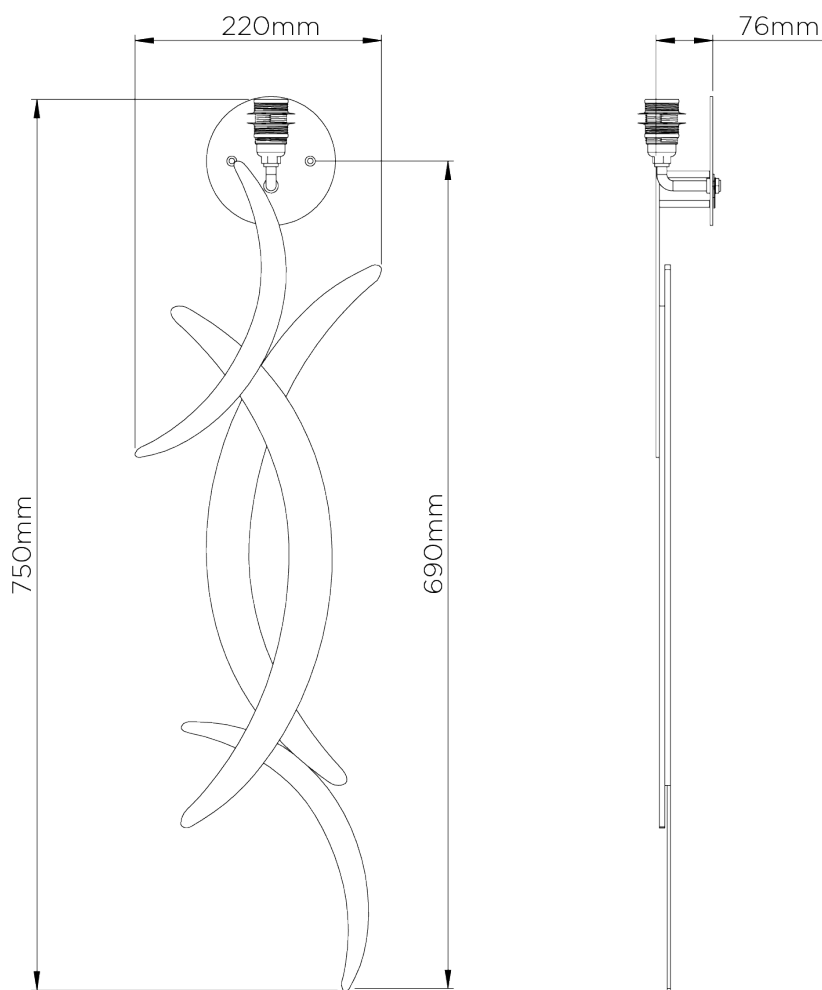

PORTA ROMANA

Miro Wall Light

TWL47 | Burnt Silver

Burnt Silver shown with 17" Miro Open Back in Natural Linen

HEIGHT
750mm | 29 3/4"

CONSTRUCTED FROM
Forged steel with decorative finish

RECOMMENDED SHADE
17" Miro Open Back

HEIGHT WITH SHADE
935mm | 37"

WEIGHT
2.7 kg | 5.94 lbs

MAX WATTAGE
25W

WIDTH
220mm | 8 3/4"

PROJECTION
127mm | 5"

LAMP
1 x 450lm (5w) LED E14 Candle

WIDTH WITH SHADE
432mm | 17"

VOLTAGE
220-240V

FLEX AND SWITCH
Nickel lampholder

FINISHES

- 1 Burnt Silver
- 2 Bright Gold
- 3 French Brass
- 4 Bronzed

Miro Wall Light

TWL47

HEIGHT
750mm | 29 3/4"

HEIGHT WITH SHADE
935mm | 37"

WIDTH
220mm | 8 3/4"

WIDTH WITH SHADE
432mm | 17"

Drawing shown with 12" Miro Shade

© Porta Romana 2022

Dimensions and weights are provided as a guide. All Porta Romana Products are made by hand and variations can occur in some products. The products you are buying or marketing are exclusive designs belonging to Porta Romana. Please do not submit design sheets featuring our products to other manufacturing companies nor to other parties who might. Any manufacturer found to be reproducing Porta Romana products will be breaching copyright law and will be actively pursued