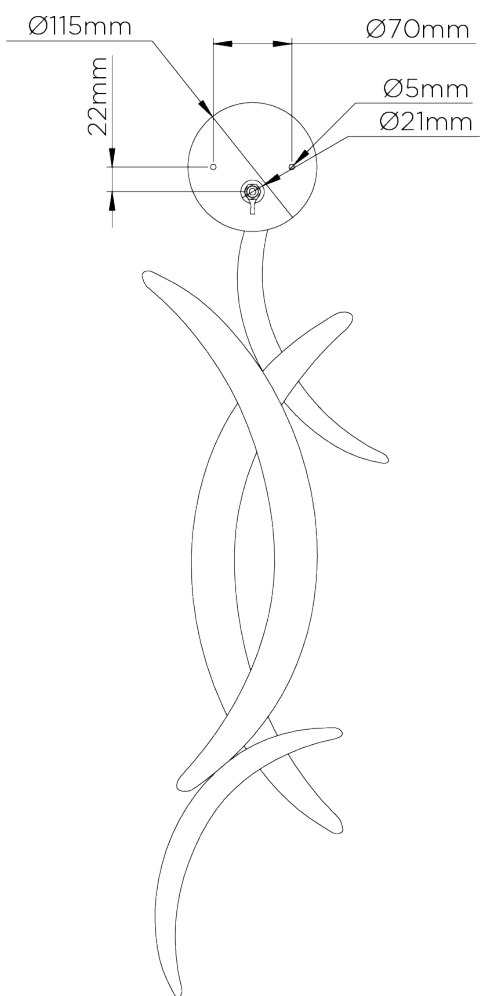

PORTA ROMANA

Miro Wall Light

TWL47 | Burnt Silver

Burnt Silver shown with 17" Miro Open Back in Natural Linen

HEIGHT
750mm | 29 3/4"

CONSTRUCTED FROM
Forged steel with decorative finish

RECOMMENDED SHADE
17" Miro Open Back

HEIGHT WITH SHADE
935mm | 37"

WEIGHT
2.7 kg | 5.94 lbs

MAX WATTAGE
25W

WIDTH
220mm | 8 3/4"

PROJECTION
127mm | 5"

LAMP
1 x 450lm (5w) LED E14 Candle

WIDTH WITH SHADE
432mm | 17"

VOLTAGE
220-240V

FLEX AND SWITCH
Nickel lampholder

FINISHES

- 1 Burnt Silver
- 2 Bright Gold
- 3 French Brass
- 4 Bronzed

Miro Wall Light

TWL47

HEIGHT
750mm | 29 3/4"

HEIGHT WITH SHADE
935mm | 37"

WIDTH
220mm | 8 3/4"

WIDTH WITH SHADE
432mm | 17"

Drawing shown with 12" Miro Shade

© Porta Romana 2022

Dimensions and weights are provided as a guide. All Porta Romana Products are made by hand and variations can occur in some products. The products you are buying or marketing are exclusive designs belonging to Porta Romana. Please do not submit design sheets featuring our products to other manufacturing companies nor to other parties who might. Any manufacturer found to be reproducing Porta Romana products will be breaching copyright law and will be actively pursued