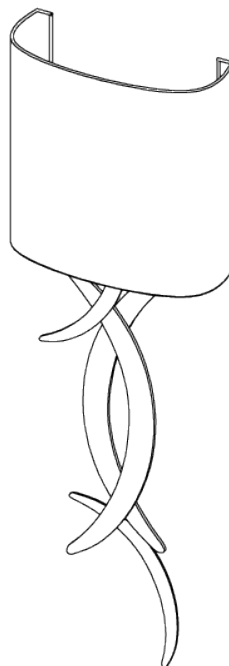

PORTA ROMANA

Miro Wall Light

TWL47 | Burnt Silver

Burnt Silver shown with 17" Miro Open Back in Natural Linen

HEIGHT
750mm | 29 3/4"

CONSTRUCTED FROM
Forged steel with decorative finish

RECOMMENDED SHADE
17" Miro Open Back

HEIGHT WITH SHADE
935mm | 37"

WEIGHT
2.7 kg | 5.94 lbs

MAX WATTAGE
25W

WIDTH
220mm | 8 3/4"

PROJECTION
127mm | 5"

LAMP
1 x 450lm (5w) LED E14 Candle

WIDTH WITH SHADE
432mm | 17"

VOLTAGE
220-240V

FLEX AND SWITCH
Nickel lampholder

FINISHES

- 1 Burnt Silver
- 2 Bright Gold
- 3 French Brass
- 4 Bronzed

Miro Wall Light

TWL47

HEIGHT
750mm | 29 3/4"

HEIGHT WITH SHADE
935mm | 37"

WIDTH
220mm | 8 3/4"

WIDTH WITH SHADE
432mm | 17"

Drawing shown with 12" Miro Shade

© Porta Romana 2022

Dimensions and weights are provided as a guide. All Porta Romana Products are made by hand and variations can occur in some products. The products you are buying or marketing are exclusive designs belonging to Porta Romana. Please do not submit design sheets featuring our products to other manufacturing companies nor to other parties who might. Any manufacturer found to be reproducing Porta Romana products will be breaching copyright law and will be actively pursued