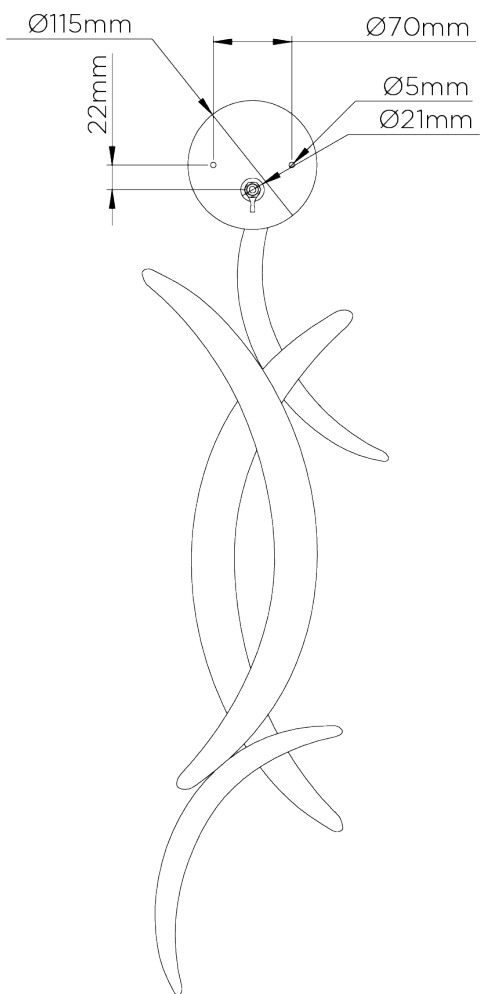

PORTA ROMANA

Miro Wall Light

TWL47 | Bright Gold

Bright Gold shown with 17" Miro Open Back in Natural Linen

HEIGHT
750mm | 29 3/4"

CONSTRUCTED FROM
Forged steel with decorative finish

RECOMMENDED SHADE
17" Miro Open Back

HEIGHT WITH SHADE
935mm | 37"

WEIGHT
2.7 kg | 5.94 lbs

MAX WATTAGE
25W

WIDTH
220mm | 8 3/4"

PROJECTION
127mm | 5"

LAMP
1 x 450lm (5w) LED E14 Candle

WIDTH WITH SHADE
432mm | 17"

VOLTAGE
220-240V

FLEX AND SWITCH
Brass lampholder

FINISHES
1 Burnt Silver
2 Bright Gold
3 French Brass
4. Bronzed

© Porta Romana 2022

Miro Wall Light

TWL47

HEIGHT
750mm | 29 3/4"

HEIGHT WITH SHADE
935mm | 37"

WIDTH
220mm | 8 3/4"

WIDTH WITH SHADE
432mm | 17"

Drawing shown with 12" Miro Shade

© Porta Romana 2022

Dimensions and weights are provided as a guide. All Porta Romana Products are made by hand and variations can occur in some products. The products you are buying or marketing are exclusive designs belonging to Porta Romana. Please do not submit design sheets featuring our products to other manufacturing companies nor to other parties who might. Any manufacturer found to be reproducing Porta Romana products will be breaching copyright law and will be actively pursued