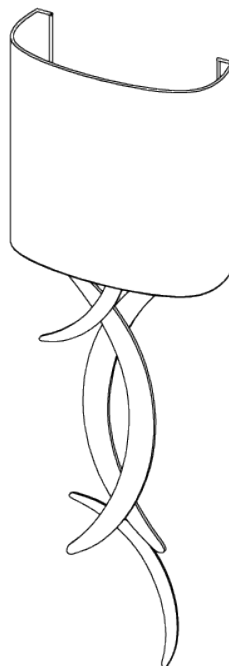

PORTA ROMANA

Miro Wall Light

TWL47 | Bright Gold

Bright Gold shown with 17" Miro Open Back in Natural Linen

HEIGHT
750mm | 29 3/4"

CONSTRUCTED FROM
Forged steel with decorative finish

RECOMMENDED SHADE
17" Miro Open Back

HEIGHT WITH SHADE
935mm | 37"

WEIGHT
2.7 kg | 5.94 lbs

MAX WATTAGE
25W

WIDTH
220mm | 8 3/4"

PROJECTION
127mm | 5"

LAMP
1 x 450lm (5w) LED E14 Candle

WIDTH WITH SHADE
432mm | 17"

VOLTAGE
220-240V

FLEX AND SWITCH
Brass lampholder

FINISHES
1 Burnt Silver
2 Bright Gold
3 French Brass
4. Bronzed

© Porta Romana 2022

Miro Wall Light

TWL47

HEIGHT
750mm | 29 3/4"

HEIGHT WITH SHADE
935mm | 37"

WIDTH
220mm | 8 3/4"

WIDTH WITH SHADE
432mm | 17"

Drawing shown with 12" Miro Shade

© Porta Romana 2022

Dimensions and weights are provided as a guide. All Porta Romana Products are made by hand and variations can occur in some products. The products you are buying or marketing are exclusive designs belonging to Porta Romana. Please do not submit design sheets featuring our products to other manufacturing companies nor to other parties who might. Any manufacturer found to be reproducing Porta Romana products will be breaching copyright law and will be actively pursued