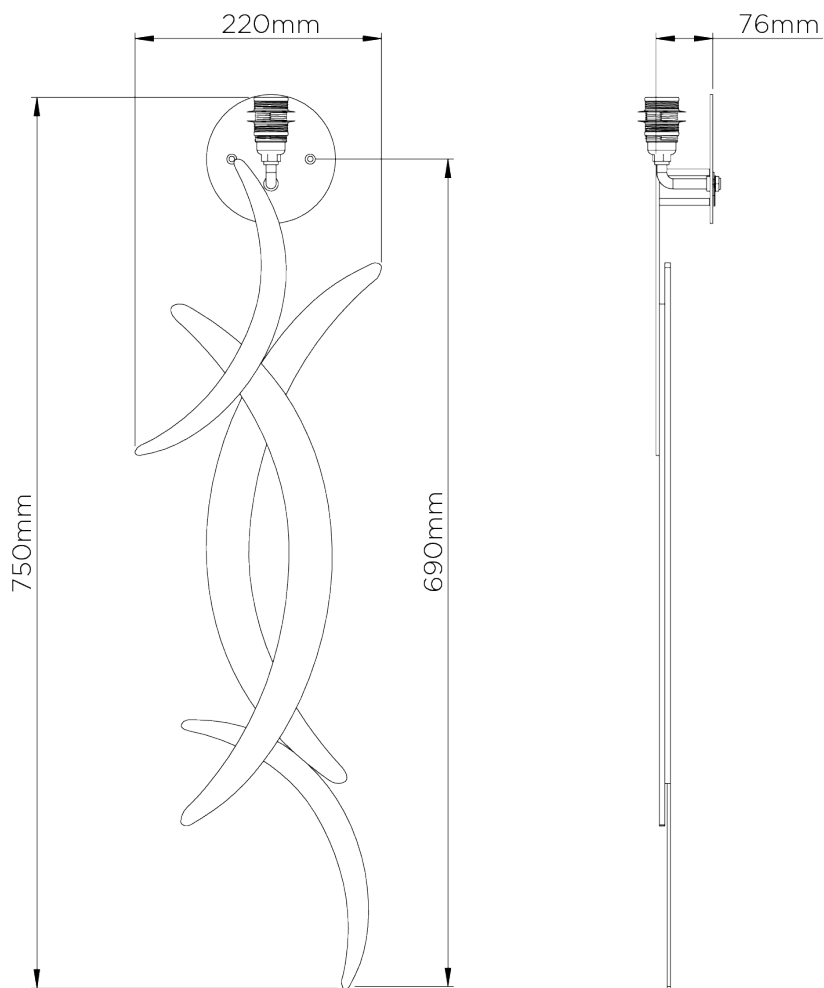

PORTA ROMANA

Miro Wall Light

TWL47 | Bright Gold

Bright Gold shown with 17" Miro Open Back in Natural Linen

HEIGHT
750mm | 29 3/4"

CONSTRUCTED FROM
Forged steel with decorative finish

RECOMMENDED SHADE
17" Miro Open Back

HEIGHT WITH SHADE
935mm | 37"

WEIGHT
2.7 kg | 5.94 lbs

MAX WATTAGE
25W

WIDTH
220mm | 8 3/4"

PROJECTION
127mm | 5"

LAMP
1 x 450lm (5w) LED E14 Candle

WIDTH WITH SHADE
432mm | 17"

VOLTAGE
220-240V

FLEX AND SWITCH
Brass lampholder

FINISHES
1 Burnt Silver
2 Bright Gold
3 French Brass
4. Bronzed

© Porta Romana 2022

Miro Wall Light

TWL47

HEIGHT
750mm | 29 3/4"

HEIGHT WITH SHADE
935mm | 37"

WIDTH
220mm | 8 3/4"

WIDTH WITH SHADE
432mm | 17"

Drawing shown with 12" Miro Shade

© Porta Romana 2022

Dimensions and weights are provided as a guide. All Porta Romana Products are made by hand and variations can occur in some products. The products you are buying or marketing are exclusive designs belonging to Porta Romana. Please do not submit design sheets featuring our products to other manufacturing companies nor to other parties who might. Any manufacturer found to be reproducing Porta Romana products will be breaching copyright law and will be actively pursued