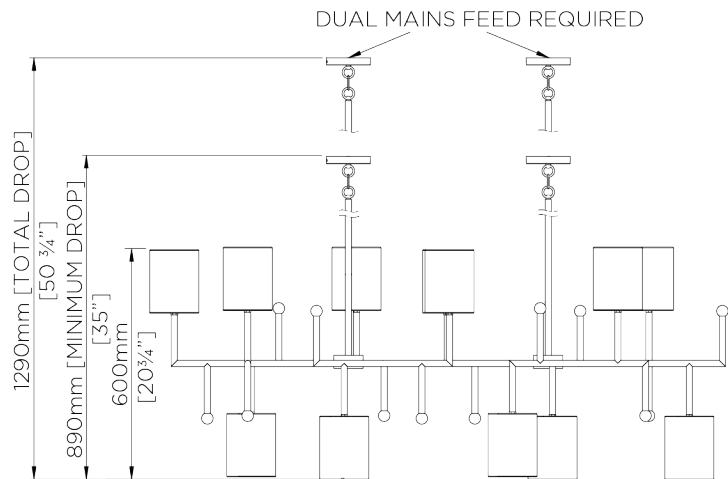

PORTA ROMANA

Medium Quantum Chandelier

MCL60M | New Gold

New Gold with Clear Glass

WIDTH
1505mm | 59 1/4"

CONSTRUCTED FROM
Steel with decorative finish and glass spheres

RECOMMENDED SHADE
5" Top Hat

DEPTH
550mm | 21 3/4"

MAX WATTAGE
12 x 25W

MINIMUM DROP
1290mm | 51"

LAMP
12 x Torpedo Type B10 Candelabra Base

MAXIMUM DROP
1290mm | 51"

VOLTAGE
120V

DROPS AVAILABLE
1290mm / Custom

FINISHES
1 New Gold
2 New Silver

Medium Quantum Chandelier

MCL60M

WIDTH
1505mm | 59 1/4"

DEPTH
550mm | 21 3/4"

MINIMUM DROP
1290mm | 51"

MAXIMUM DROP
1290mm | 51"

DROPS AVAILABLE
1290mm / Custom

© Porta Romana 2022

Dimensions and weights are provided as a guide. All Porta Romana Products are made by hand and variations can occur in some products. The products you are buying or marketing are exclusive designs belonging to Porta Romana. Please do not submit design sheets featuring our products to other manufacturing companies nor to other parties who might. Any manufacturer found to be reproducing Porta Romana products will be breaching copyright law and will be actively pursued