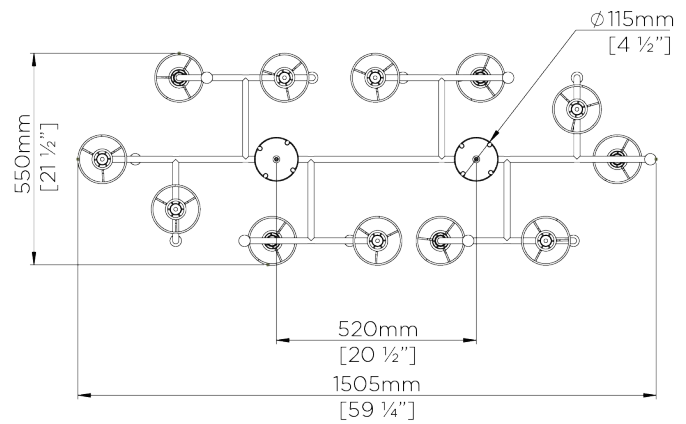

PORTA ROMANA

Medium Quantum Chandelier

MCL60M | New Gold

New Gold with Clear Glass

WIDTH
1505mm | 59 1/4"

CONSTRUCTED FROM
Steel with decorative finish and glass spheres

RECOMMENDED SHADE
5" Top Hat

DEPTH
550mm | 21 3/4"

MAX WATTAGE
12 x 25W

MINIMUM DROP
1290mm | 51"

LAMP
12 x Torpedo Type B10 Candelabra Base

MAXIMUM DROP
1290mm | 51"

VOLTAGE
120V

DROPS AVAILABLE
1290mm / Custom

FINISHES
1 New Gold
2 New Silver

Medium Quantum Chandelier

MCL60M

WIDTH
1505mm | 59 1/4"

DEPTH
550mm | 21 3/4"

MINIMUM DROP
1290mm | 51"

MAXIMUM DROP
1290mm | 51"

DROPS AVAILABLE
1290mm / Custom

© Porta Romana 2022

Dimensions and weights are provided as a guide. All Porta Romana Products are made by hand and variations can occur in some products. The products you are buying or marketing are exclusive designs belonging to Porta Romana. Please do not submit design sheets featuring our products to other manufacturing companies nor to other parties who might. Any manufacturer found to be reproducing Porta Romana products will be breaching copyright law and will be actively pursued