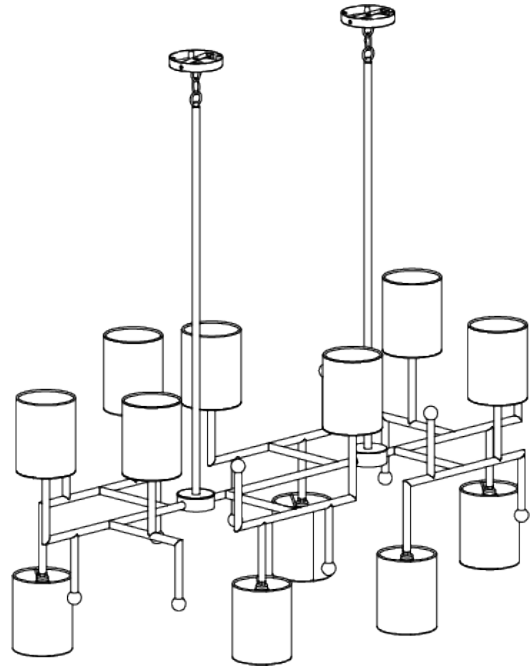

PORTA ROMANA

Medium Quantum Chandelier

MCL60M | New Gold

New Gold with Clear Glass

WIDTH
1505mm | 59 1/4"

CONSTRUCTED FROM
Steel with decorative finish and glass spheres

RECOMMENDED SHADE
5" Top Hat

DEPTH
550mm | 21 3/4"

MAX WATTAGE
12 x 25W

MINIMUM DROP
1290mm | 51"

LAMP
12 x Torpedo Type B10 Candelabra Base

MAXIMUM DROP
1290mm | 51"

VOLTAGE
120V

DROPS AVAILABLE
1290mm / Custom

FINISHES
1 New Gold
2 New Silver

Medium Quantum Chandelier

MCL60M

WIDTH
1505mm | 59 1/4"

DEPTH
550mm | 21 3/4"

MINIMUM DROP
1290mm | 51"

MAXIMUM DROP
1290mm | 51"

DROPS AVAILABLE
1290mm / Custom

© Porta Romana 2022

Dimensions and weights are provided as a guide. All Porta Romana Products are made by hand and variations can occur in some products. The products you are buying or marketing are exclusive designs belonging to Porta Romana. Please do not submit design sheets featuring our products to other manufacturing companies nor to other parties who might. Any manufacturer found to be reproducing Porta Romana products will be breaching copyright law and will be actively pursued