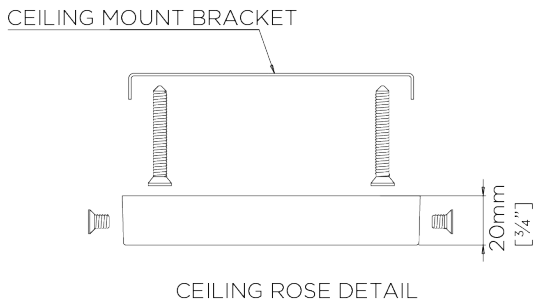

PORTA ROMANA

Medium Quantum Chandelier

MCL60M | New Gold

New Gold with Clear Glass

WIDTH
1505mm | 59 1/4"

CONSTRUCTED FROM
Steel with decorative finish and glass spheres

RECOMMENDED SHADE
5" Top Hat

DEPTH
550mm | 21 3/4"

MAX WATTAGE
12 x 25W

MINIMUM DROP
1290mm | 51"

LAMP
12 x Torpedo Type B10 Candelabra Base

MAXIMUM DROP
1290mm | 51"

VOLTAGE
120V

DROPS AVAILABLE
1290mm / Custom

FINISHES
1 New Gold
2 New Silver

Medium Quantum Chandelier

MCL60M

WIDTH
1505mm | 59 1/4"

DEPTH
550mm | 21 3/4"

MINIMUM DROP
1290mm | 51"

MAXIMUM DROP
1290mm | 51"

DROPS AVAILABLE
1290mm / Custom

© Porta Romana 2022

Dimensions and weights are provided as a guide. All Porta Romana Products are made by hand and variations can occur in some products. The products you are buying or marketing are exclusive designs belonging to Porta Romana. Please do not submit design sheets featuring our products to other manufacturing companies nor to other parties who might. Any manufacturer found to be reproducing Porta Romana products will be breaching copyright law and will be actively pursued