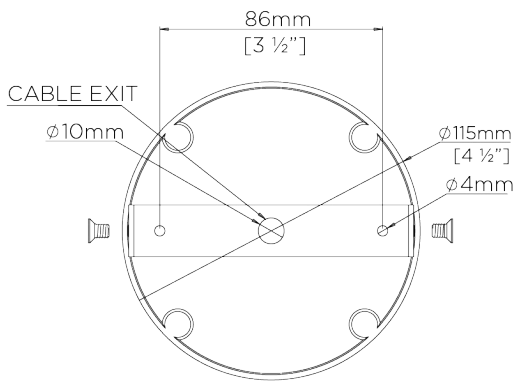

PORTA ROMANA

Medium Quantum Chandelier

MCL60M | New Gold

New Gold with Clear Glass

WIDTH
1505mm | 59 1/4"

CONSTRUCTED FROM
Steel with decorative finish and glass spheres

RECOMMENDED SHADE
5" Top Hat

DEPTH
550mm | 21 3/4"

MAX WATTAGE
12 x 25W

MINIMUM DROP
1290mm | 51"

LAMP
12 x Torpedo Type B10 Candelabra Base

MAXIMUM DROP
1290mm | 51"

VOLTAGE
120V

DROPS AVAILABLE
1290mm / Custom

FINISHES
1 New Gold
2 New Silver

Medium Quantum Chandelier

MCL60M

WIDTH
1505mm | 59 1/4"

DEPTH
550mm | 21 3/4"

MINIMUM DROP
1290mm | 51"

MAXIMUM DROP
1290mm | 51"

DROPS AVAILABLE
1290mm / Custom

© Porta Romana 2022

Dimensions and weights are provided as a guide. All Porta Romana Products are made by hand and variations can occur in some products. The products you are buying or marketing are exclusive designs belonging to Porta Romana. Please do not submit design sheets featuring our products to other manufacturing companies nor to other parties who might. Any manufacturer found to be reproducing Porta Romana products will be breaching copyright law and will be actively pursued